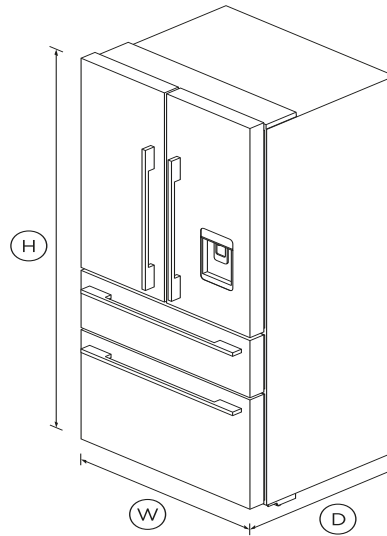

Freestanding French Door Refrigerator Freezer, 32", 16.9 cu ft, Ice & Water

Series 7 | Contemporary

Stainless Steel

Designed for those who need plenty of flexible space. Flush fit with a stylish stainless steel finish for a seamless look.

- With SmartTouch control panel for ease of use

DIMENSIONS

Height	70 1/2"
Width	31 1/8"
Depth	27 1/16"

FEATURES & BENEFITS

ActiveSmart™ Foodcare

ActiveSmart™ Foodcare learns how you live. It is technology which understands how you use your fridge and adjusts temperature, airflow and humidity inside to help keep food fresher for longer.

Easy slide drawers

With two independent freezer drawers and adjustable internal shelving and storage options, this fridge can be configured to suit your constantly changing needs.

Ultra slim water dispenser

The slimline water dispenser is easy to use. The angled water delivery means that almost any size or shape of vessel can be filled, while taking up no storage space in the door.

Ice maker

The internal ice maker delivers fresh ice to a dedicated freezer bin. Simply turn it off to free up freezer space or during busy times boost ice production by up to 30%.