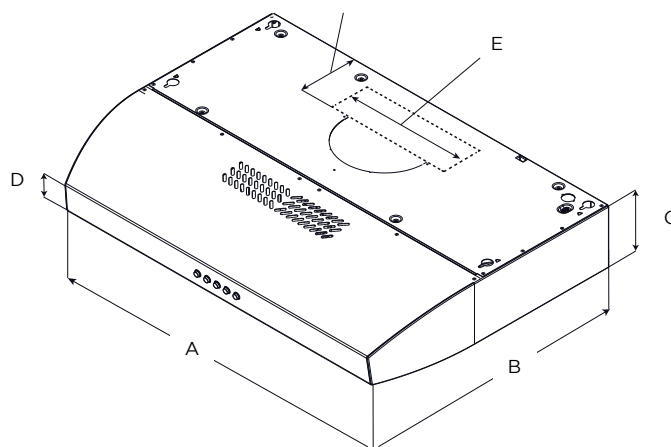

3X LAYER
MESH FILTERELICA'S EXCLUSIVE
PLUS FEATURES

The slim Allasio with 4¾" height is ideal where under-cabinet space is limited, plus the contemporary styling and gleaming colors will compliment other appliances and most cabinetry. Allasio features a 3-speed, 300 CFM internal blower, which provides sufficient ventilating power for most kitchens. The attractive Soft Touch, Blue Illuminated Controls allows the user to manage blower speeds and lights.

	EAL330WT	EAL330BL
A	30" (76.2 cm)	
B	20" (50.8 cm)	
C	4¼" (12 cm)	
D	2½" (5.7 cm)	
E	3¼" x 10" (8.3 x 25.4 cm)	
F	5½" (13 cm)	

SPECIFICATIONS

	30" UNIT	
Model:	EAL330BL	EAL330WT
Dimensions:	30" W x 20" D x 4 ¾" H	
Blower Type(internal):	300 CFM (3 -speed)	
Blower Performance:		
Speed 1	120 CFM	
Speed 2	210 CFM	
Speed 3	300 CFM	
Noise (sones):	Min: 1.5, Max: 5.9	
Working Speed		
Finish:	Black	White
Controls:	Soft Touch, Blue Illuminated Controls - Front Mounted	
Illumination:	2 – 50 watt halogen lamps (1 light intensity), bulbs not included	
Filter Type:	2 - Dishwasher safe anodized aluminum mesh grease filters	
Duct Transition:	7" Round with Back Draft Damper (top only)	
Installation Type:	Ducted (Recirculating Kit sold separately)	
Electrical:	120V - 60 Hz 289 Watts at 2.43 Amps	
KITS:		
Optional recirculating Kit 30":	KIT02178	
Optional Backdraft Damper/ Non return Valve 7" Round:	KIT02723	
CONSUMABLE PARTS:		
Grease Filter (1):	GF04BA	
Carbon Filter (1):	TM01FA	

*Consumable parts are sold in units of one (1). Order accordingly

PLUS FEATURES

3X LAYER GREASE FILTER - Elica aluminum mesh filters are a step above competition, featuring triple layered, anodized aluminum that is woven into a highly dense mesh. The thick mesh captures more grease, anodization helps resist staining and provides durability to repeated cleanings in the dishwasher.