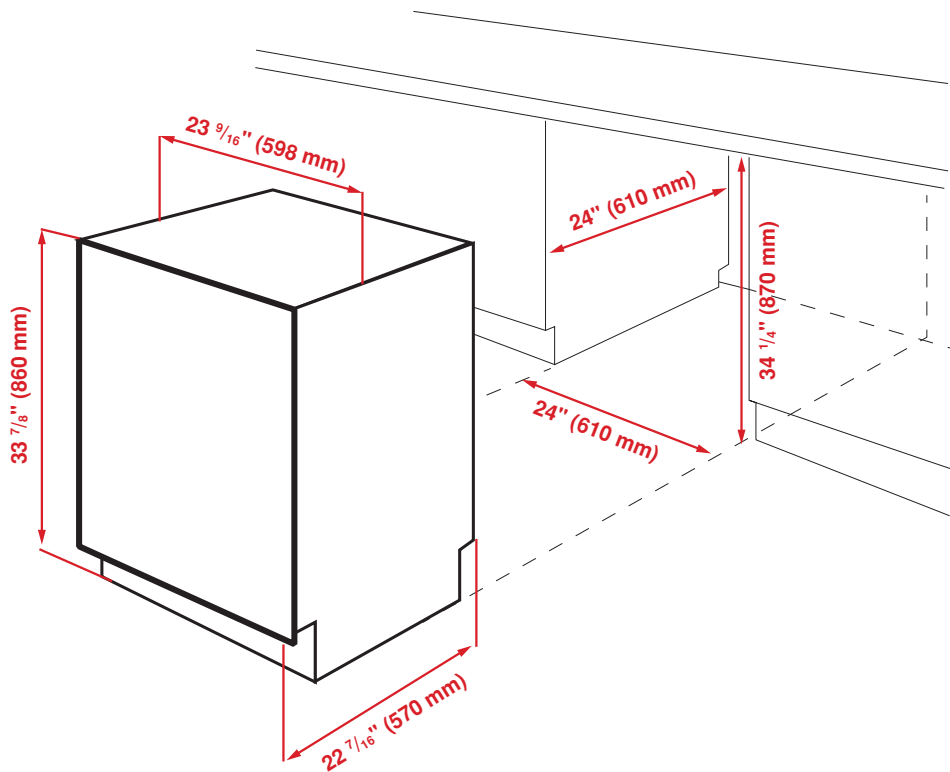

## 24" Tall Tub, Panel Ready Top, Control Dishwasher

DWT81800FBI

CONTROLS	
Control Type	Electronic Direct Access Touch Control
Position	Top
Finish	Stainless Steel
MAIN FEATURES	
Loading Capacity (Place Settings)	16
Tub Material	Stainless Steel
Interior Illumination	Top
Water Softener	Yes
DMFS Overflow Protection	Overflow Safety
5 Level Wash	Yes
Delay Timer	1/2 – 24 hours
Drying System	Active Ventilation
Brushless DC™ Motor	Yes
Turbidity Sensor	Yes
Silent Operation	45 dBA
All-in-1 Tablet Function	Yes
Interior High Loop with Air Gap	Yes
Detergent Dispenser Type	Sliding Lid
FUNCTIONS	
Half Load Function	Yes
Sanitize Function	Yes
SuperGloss Function	Yes
RapidClean Function	Yes
PowerWash Function with Extra Spray Arm	Yes
PROGRAMS	
Number of Programs	8
Pots and Pans+ (167°F)	Yes
Auto Program (131 – 149°F)	Yes
MixWash+ (131 – 149°F)	Yes
Regular Wash (142 – 145°F)	Yes
Express Dry	Yes
GlassCare	Yes
Quick Wash (131°F)	Yes
Rinse & Hold	Yes
DISPLAY	
Rinse Aid Indicator	Yes
Salt Indicator Display	Yes
LED Spot	Yes
RACK SYSTEM	
SmartFold Lower Rack Folding Tines	4
Cutlery Basket	Sliding
Upper Rack (Inset Shelves)	2
SmartFold Upper Rack Folding Tines	3
Adjustable Upper Rack	3 Positions, Adjustable When Loaded
3 <sup>rd</sup> Rack	Full-size
DIMENSIONS (DWT81800SSWS)	
H x W x D	33 7/8" x 23 9/16" x 22 7/16" in. (86.1 x 59.8 x 57 cm)
Product Weight	96.1 lb. (43.6 kg)
Packed H x W x D	35 x 25 3/8" x 26 in. (88.9 x 64.4 x 66.1 cm)
Packed Weight	102.7 lb. (46.6 kg)
ENVIRONMENTAL STANDARDS	
ENERGY STAR® Qualified	Yes — Most Energy Efficient 2018
Energy Consumption	225 kWh / year
Water Consumption	2.4–4.7 gal. / cycle (2.91–6.07 gal./cycle DWT81800SSWS only)

**Panel Ready Recommended Door Panel Size and Thickness:**

DIMENSIONS (DWT81800FBI)	
H x W x D	33 7/8 x 23 9/16 x 21 2/32 in. (86.1 x 59.8 x 55 cm)
Product Weight	91.93 lb. (41.7 kg)
Packed H x W x D	35 x 25 3/8 x 26 in. (88.9 x 64.4 x 66.1 cm)
Packed Weight	98.54 lb. (44.7 kg)