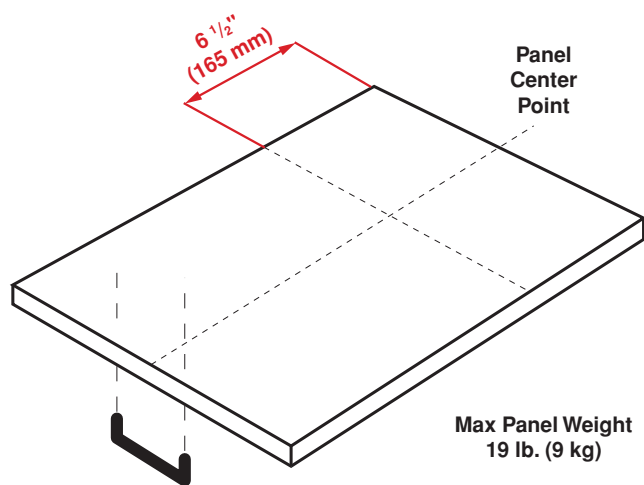

## 24" Tall Tub, Panel Ready Top, Control Dishwasher

DWT81800FBI

**Panel Ready Recommended Door Panel Size and Thickness:**

DIMENSIONS (DWT81800FBI)	
H x W x D	33 7/8 x 23 9/16 x 21 2/32 in. (86.1 x 59.8 x 55 cm)
Product Weight	91.93 lb. (41.7 kg)
Packed H x W x D	35 x 25 3/8 x 26 in. (88.9 x 64.4 x 66.1 cm)
Packed Weight	98.54 lb. (44.7 kg)