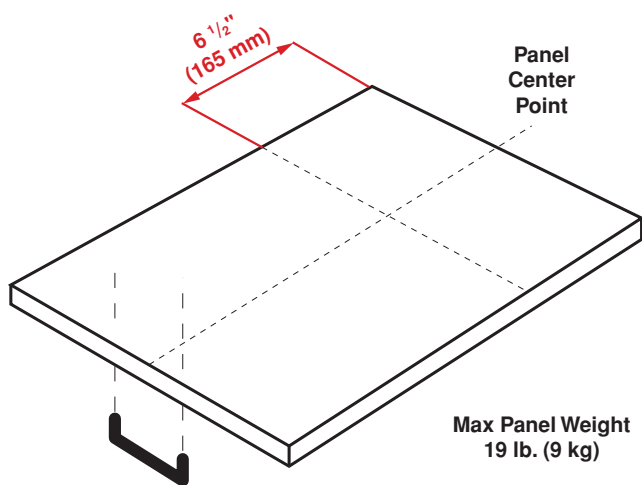

CONTROLS	
Control Type	Electronic Direct Access Touch Control
Position	Top
Finish	Stainless Steel
MAIN FEATURES	
Loading Capacity (Place Settings)	16
Tube Material	Stainless Steel
Interior Illumination	Top
DMFS Overflow Protection	Overflow Safety
5 Level Wash	Yes
Delay Timer	1/2 – 24 hours
Drying System	Active Ventilation
Brushless DC™ Motor	Yes
Turbidity Sensor	Yes
Silent Operation	45 dBA
All-in-1 Tablet Function	Yes
Interior High Loop with Air Gap	Yes
Detergent Dispenser Type	Sliding Lid
FUNCTIONS	
Half Load Function	Yes
Sanitize Function	Yes
SuperGloss Function	Yes
RapidClean Function	Yes
PowerWash Function with Extra Spray Arm	Yes
PROGRAMS	
Number of Programs	8
Pots and Pans+ (167°F)	Yes
Auto Program (131 – 149°F)	Yes
MixWash+ (131 – 149°F)	Yes
Regular Wash (142 – 145°F)	Yes
Express Dry	Yes
GlassCare	Yes
Quick Wash (131°F)	Yes
Rinse & Hold	Yes
DISPLAY	
Rinse Aid Indicator	Yes
RACK SYSTEM	
SmartFold Lower Rack Folding Tines	4
Cutlery Basket	Sliding
Upper Rack (Inset Shelves)	2
SmartFold Upper Rack Folding Tines	3
Adjustable Upper Rack	3 Positions, Adjustable When Loaded
3 rd Rack	Full-size
DIMENSIONS (DWT81800SSIH)	
H x W x D	33 7/8 x 23 9/16 x 22 7/16 in. (86.1 x 59.8 x 57 cm)
Product Weight	96.1 lb. (43.6 kg)
Packed H x W x D	35 x 25 3/8 x 26 in. (88.9 x 64.4 x 66.1 cm)
Packed Weight	102.7 lb. (46.6 kg)
ENVIRONMENTAL STANDARDS	
ENERGY STAR® Qualified	Yes — Most Energy Efficient 2018
Energy Consumption	225 kWh / year
Water Consumption	2.4–4.7 gal. / cycle (2.91–6.07 gal./cycle DWT81800SSWS only)

Panel Ready Recommended Door Panel Size and Thickness:

DIMENSIONS (DWT81800SSIH, INTEGRATED HANDLE)	
H x W x D	33 7/8 x 23 9/16 x 22 7/16 in. (86.1 x 59.8 x 57 cm)
Product Weight	96.12 lb. (43.6 kg)
Packed H x W x D	35 x 25 3/8 x 26 in. (88.9 x 64.4 x 66.1 cm)
Packed Weight	102.73 lb. (46.6 kg)