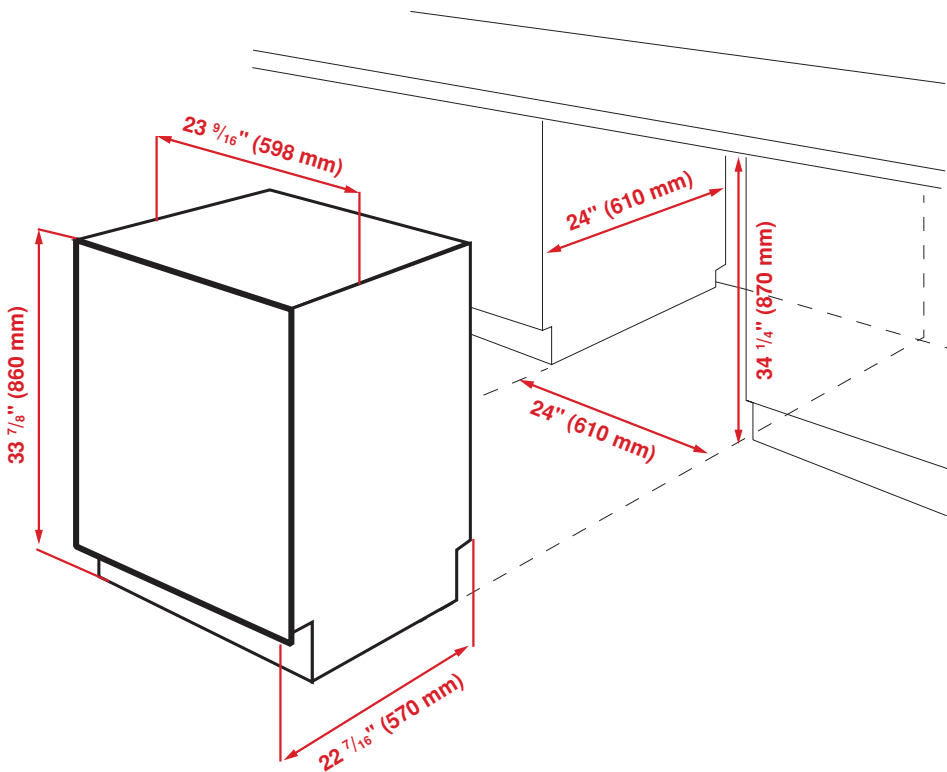

CONTROLS	
Control Type	Electronic Direct Access Touch Control
Position	Top
Finish	Stainless Steel
MAIN FEATURES	
Loading Capacity (Place Settings)	16
Tube Material	Stainless Steel
Interior Illumination	Top
DMFS Overflow Protection	Overflow Safety
5 Level Wash	Yes
Delay Timer	1/2 – 24 hours
Drying System	Active Ventilation
Brushless DC™ Motor	Yes
Turbidity Sensor	Yes
Silent Operation	45 dBA
All-in-1 Tablet Function	Yes
Interior High Loop with Air Gap	Yes
Detergent Dispenser Type	Sliding Lid
FUNCTIONS	
Half Load Function	Yes
Sanitize Function	Yes
SuperGloss Function	Yes
RapidClean Function	Yes
PowerWash Function with Extra Spray Arm	Yes
PROGRAMS	
Number of Programs	8
Pots and Pans+ (167°F)	Yes
Auto Program (131 – 149°F)	Yes
MixWash+ (131 – 149°F)	Yes
Regular Wash (142 – 145°F)	Yes
Express Dry	Yes
GlassCare	Yes
Quick Wash (131°F)	Yes
Rinse & Hold	Yes
DISPLAY	
Rinse Aid Indicator	Yes
RACK SYSTEM	
SmartFold Lower Rack Folding Tines	4
Cutlery Basket	Sliding
Upper Rack (Inset Shelves)	2
SmartFold Upper Rack Folding Tines	3
Adjustable Upper Rack	3 Positions, Adjustable When Loaded
3 rd Rack	Full-size
DIMENSIONS (DWT81800SSIH)	
H x W x D	33 7/8 x 23 9/16 x 22 7/16 in. (86.1 x 59.8 x 57 cm)
Product Weight	96.1 lb. (43.6 kg)
Packed H x W x D	35 x 25 3/8 x 26 in. (88.9 x 64.4 x 66.1 cm)
Packed Weight	102.7 lb. (46.6 kg)
ENVIRONMENTAL STANDARDS	
ENERGY STAR® Qualified	Yes — Most Energy Efficient 2018
Energy Consumption	225 kWh / year
Water Consumption	2.4–4.7 gal. / cycle (2.91–6.07 gal./cycle DWT81800SSWS only)

Panel Ready Recommended Door Panel Size and Thickness:

DIMENSIONS (DWT81800SSIH, INTEGRATED HANDLE)	
H x W x D	33 7/8 x 23 9/16 x 22 7/16 in. (86.1 x 59.8 x 57 cm)
Product Weight	96.12 lb. (43.6 kg)
Packed H x W x D	35 x 25 3/8 x 26 in. (88.9 x 64.4 x 66.1 cm)
Packed Weight	102.73 lb. (46.6 kg)