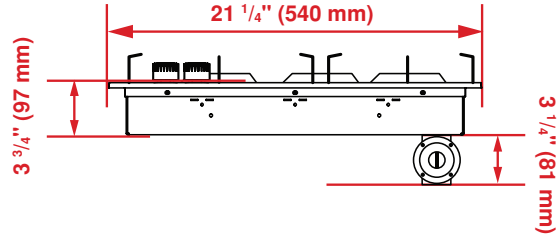

FINISH

Stainless Steel

DIMENSIONS (H X W X D)

3⁷/₈ x 29⁷/₈ x 21¹/₄ in.

GENERAL	
Size	30"
Color	Stainless Steel
Heating Technology	Gas
Stainless Steel Frame	Yes
Control Type	Front Knob Control
GAS BURNER FEATURES	
Sealed Burner	Yes
Reignition Controlled Burners	Yes
Gas Safety Device	Yes
Cast Iron Continuous Grates	Yes
STANDARD POWER	
Front Left	5,000 BTU
Front Right	10,000 BTU
Rear Left	10,000 BTU
Rear Right	5,000 BTU
Center	20,000 BTU
DIMENSIONS	
Required Cutout Dimension (H x W x D)	28 ³ / ₈ x 19 ⁵ / ₁₆ in.
Overall Height	3 ⁷ / ₈ in.
Overall Width	29 ⁷ / ₈ in.
Overall Depth	21 ¹ / ₄ in.
Weight	31.96 lbs
POWER / RATINGS	
KW / Amps Rating at 240 V, 60 Hz	110-120 V, 60 Hz
Supply Cord	Yes

Top

Side – Side View

Front – Side View

Countertop Cutout

NOTE TO THE INSTALLER: All height, width and depth dimensions are shown in inches (as well as metric). Beko US Inc. reserves the absolute and unrestricted right to change product materials and specifications, at any time, without notice. Please visit our website www.beko.us or call 888 352 2356 to verify the latest specifications with final dimensional data and other details prior to installation and making a cutout. Applicable product limited warranty information may be found in accompanying product materials or you may contact your account manager for further details. Proper installation is the responsibility of the installer. Product failure due to improper installation is not covered under the Limited Warranty.