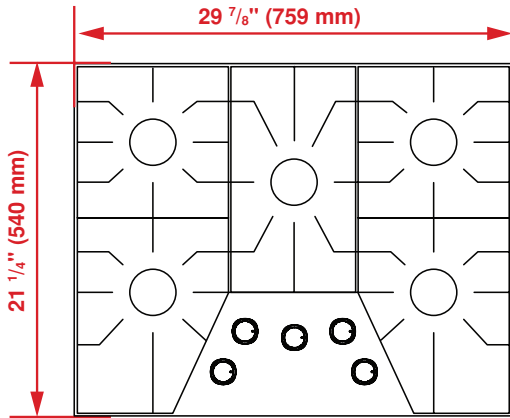

FINISH

Stainless Steel

DIMENSIONS (H X W X D)

3⁷/₈ x 29⁷/₈ x 21¹/₄ in.

GENERAL	
Size	30"
Color	Stainless Steel
Heating Technology	Gas
Stainless Steel Frame	Yes
Control Type	Front Knob Control
GAS BURNER FEATURES	
Sealed Burner	Yes
Reignition Controlled Burners	Yes
Gas Safety Device	Yes
Cast Iron Continuous Grates	Yes
STANDARD POWER	
Front Left	5,000 BTU
Front Right	10,000 BTU
Rear Left	10,000 BTU
Rear Right	5,000 BTU
Center	20,000 BTU
DIMENSIONS	
Required Cutout Dimension (H x W x D)	28 ³ / ₈ x 19 ⁵ / ₁₆ in.
Overall Height	3 ⁷ / ₈ in.
Overall Width	29 ⁷ / ₈ in.
Overall Depth	21 ¹ / ₄ in.
Weight	31.96 lbs
POWER / RATINGS	
KW / Amps Rating at 240 V, 60 Hz	110-120 V, 60 Hz
Supply Cord	Yes

Top

Side – Side View

Front – Side View

Countertop Cutout

NOTE TO THE INSTALLER: All height, width and depth dimensions are shown in inches (as well as metric). Beko US Inc. reserves the absolute and unrestricted right to change product materials and specifications, at any time, without notice. Please visit our website www.beko.us or call 888 352 2356 to verify the latest specifications with final dimensional data and other details prior to installation and making a cutout. Applicable product limited warranty information may be found in accompanying product materials or you may contact your account manager for further details. Proper installation is the responsibility of the installer. Product failure due to improper installation is not covered under the Limited Warranty.