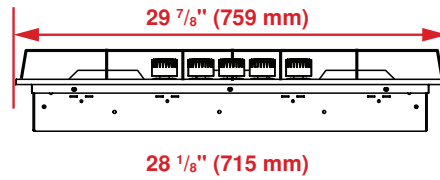

FINISH

Stainless Steel

DIMENSIONS (H X W X D)

3⁷/₈ x 29⁷/₈ x 21¹/₄ in.

GENERAL	
Size	30"
Color	Stainless Steel
Heating Technology	Gas
Stainless Steel Frame	Yes
Control Type	Front Knob Control
GAS BURNER FEATURES	
Sealed Burner	Yes
Reignition Controlled Burners	Yes
Gas Safety Device	Yes
Cast Iron Continuous Grates	Yes
STANDARD POWER	
Front Left	5,000 BTU
Front Right	10,000 BTU
Rear Left	10,000 BTU
Rear Right	5,000 BTU
Center	20,000 BTU
DIMENSIONS	
Required Cutout Dimension (H x W x D)	28 ³ / ₈ x 19 ⁵ / ₁₆ in.
Overall Height	3 ⁷ / ₈ in.
Overall Width	29 ⁷ / ₈ in.
Overall Depth	21 ¹ / ₄ in.
Weight	31.96 lbs
POWER / RATINGS	
KW / Amps Rating at 240 V, 60 Hz	110-120 V, 60 Hz
Supply Cord	Yes

Top

Side – Side View

Front – Side View

Countertop Cutout

NOTE TO THE INSTALLER: All height, width and depth dimensions are shown in inches (as well as metric). Beko US Inc. reserves the absolute and unrestricted right to change product materials and specifications, at any time, without notice. Please visit our website www.beko.us or call 888 352 2356 to verify the latest specifications with final dimensional data and other details prior to installation and making a cutout. Applicable product limited warranty information may be found in accompanying product materials or you may contact your account manager for further details. Proper installation is the responsibility of the installer. Product failure due to improper installation is not covered under the Limited Warranty.