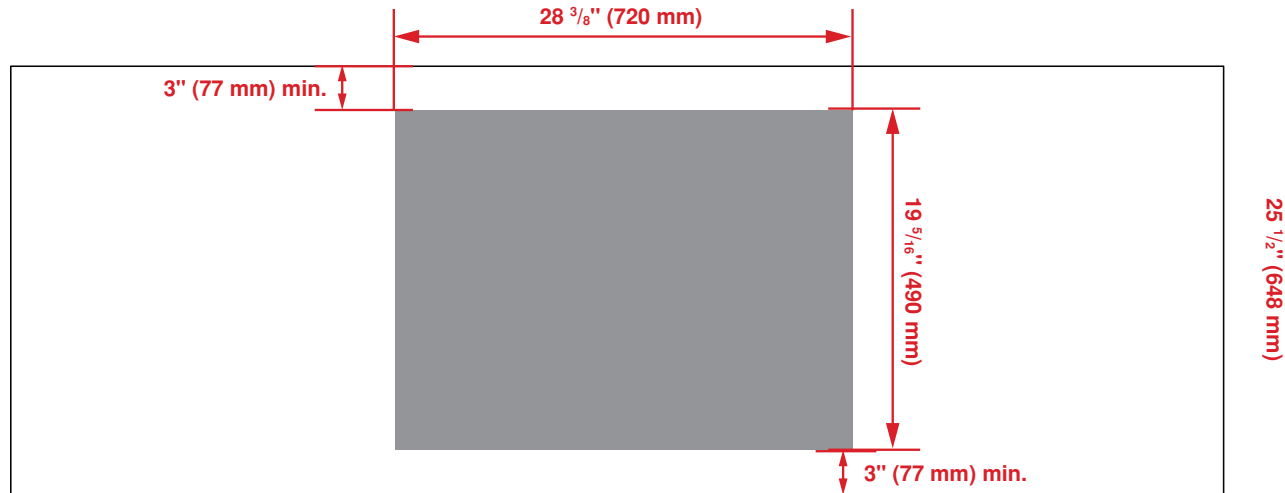

FINISH

Stainless Steel

DIMENSIONS (H X W X D)

3⁷/₈ x 29⁷/₈ x 21¹/₄ in.

GENERAL	
Size	30"
Color	Stainless Steel
Heating Technology	Gas
Stainless Steel Frame	Yes
Control Type	Front Knob Control
GAS BURNER FEATURES	
Sealed Burner	Yes
Reignition Controlled Burners	Yes
Gas Safety Device	Yes
Cast Iron Continuous Grates	Yes
STANDARD POWER	
Front Left	5,000 BTU
Front Right	10,000 BTU
Rear Left	10,000 BTU
Rear Right	5,000 BTU
Center	20,000 BTU
DIMENSIONS	
Required Cutout Dimension (H x W x D)	28 ³ / ₈ x 19 ⁵ / ₁₆ in.
Overall Height	3 ⁷ / ₈ in.
Overall Width	29 ⁷ / ₈ in.
Overall Depth	21 ¹ / ₄ in.
Weight	31.96 lbs
POWER / RATINGS	
KW / Amps Rating at 240 V, 60 Hz	110-120 V, 60 Hz
Supply Cord	Yes

Top

Side – Side View

Front – Side View

Countertop Cutout

NOTE TO THE INSTALLER: All height, width and depth dimensions are shown in inches (as well as metric). Beko US Inc. reserves the absolute and unrestricted right to change product materials and specifications, at any time, without notice. Please visit our website www.beko.us or call 888 352 2356 to verify the latest specifications with final dimensional data and other details prior to installation and making a cutout. Applicable product limited warranty information may be found in accompanying product materials or you may contact your account manager for further details. Proper installation is the responsibility of the installer. Product failure due to improper installation is not covered under the Limited Warranty.