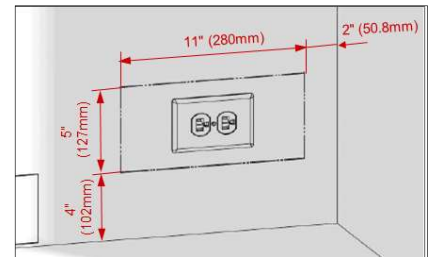

28 INCH COUNTER DEPTH BOTTOM-FREEZER REFRIGERATOR

BRFB1522SS

Dimensions and Installation

Plumbing

Electrical

*Drawers can be pulled out with door open 90°

Dimensions	Height to top of door, in.	74 3/4"
	Height to top of hinge, in.	75 1/4"
	Height to top of case, in.	75 1/8"
	Case depth without door, in.	24 7/16"
	Case depth with door, in.	26 5/8"
	Depth with fresh door open 90°, in.	52 3/16"
	Width, in.	27 9/16"
Air Gap Clearances	Each Side, in.	1/8"
	Top, in.	1"
	Back, in.	1 3/16"

NOTE TO THE INSTALLER: All height, width and depth dimensions are shown in inches (as well as metric). Beko US Inc. reserves the absolute and unrestricted right to change product materials and specifications, at any time, without notice. Please visit our website www.blombergappliances.us or call 888 352 2356 to verify the latest specifications with final dimensional data and other details prior to installation and making a cutout. Applicable product limited warranty information may be found in accompanying product materials or you may contact your account manager for further details. Proper installation is the responsibility of the installer. Product failure due to improper installation is not covered under the Limited Warranty.