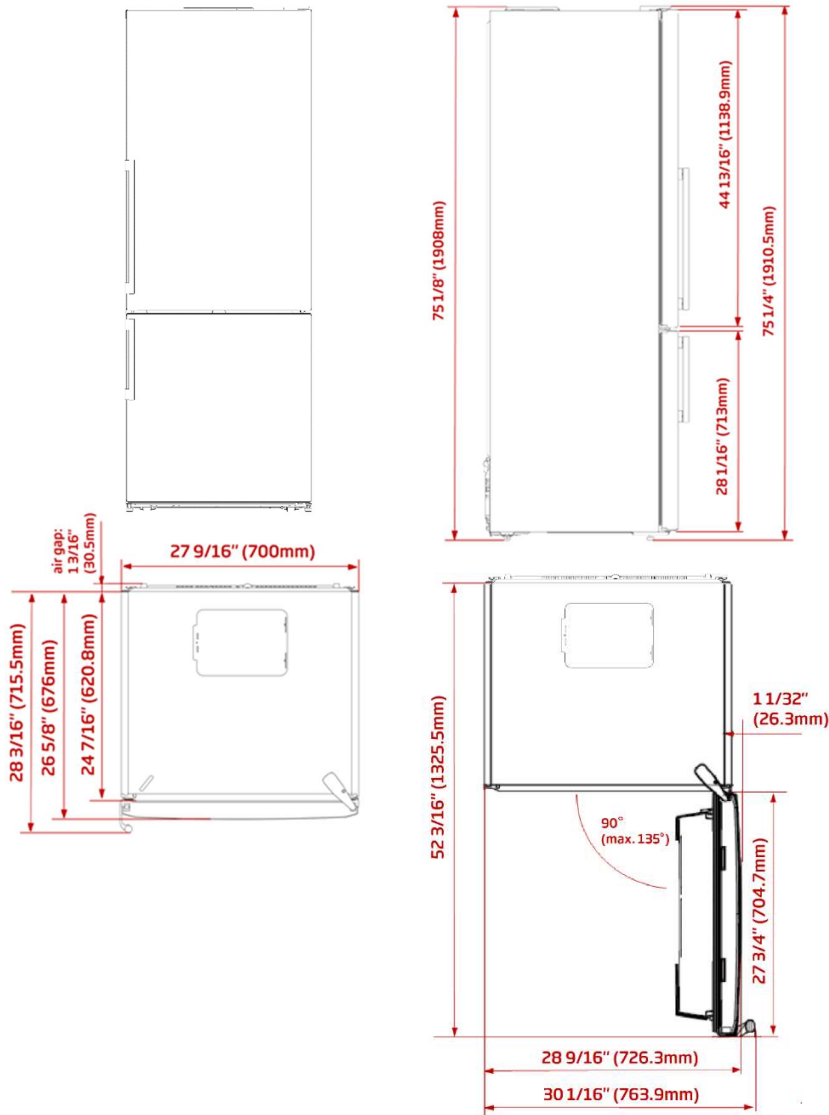

28 INCH COUNTER DEPTH BOTTOM-FREEZER REFRIGERATOR

BRFB1522SS

Fridge Features

Duo Cycle Cooling
Inner digital display
Flexi-rack
Finger print free stainless steel
Interior theatre lighting with LED lights
Field reversibility of doors

Freezer Features

Automatic ice machine
2 freezer drawers

Dimensions

H x W X D: 75 1/4" x 27 9/16" x 26 5/8"
Depth is with door / without handles

CONTROLS	BRFB1522SS
Cooling system	Duo Cycle Frost Free Cooling
Control system	Electronic Control
CAPACITIES	
Total net volume, cu. ft.	16.79
Fresh food net volume, cu. ft.	11.68
Freezer net volume, cu. ft.	5.11
FRIDGE FEATURES	
Blue light technology	No
Flexizone	No
IonFresh	No
Carbon filter	No
Interior filtered water dispenser	No
Filtered ice & water dispenser through door	No
Electronic control display type	Digital inner display
Auto defrost	Yes
Inner illumination	LED - Side walls
Shelves	4 Safety Glass
Crispers	1
Door racks	4
Wine rack	Yes
Bottle gripper	No
Compressor	Variable Speed VCC
Fan ventilation	Yes
FREEZER FEATURES	
Auto defrost	Yes
Number of freezer drawers	2
Automatic ice maker	Yes
Ice cube tray	No
TECHNICAL INFORMATION	
Supply voltage, V/Hz	120V/60Hz
Rated Current, A	2.4
Noise level, dBA	43
DIMENSIONS	
HxWxD, in	75 1/4" x 27 9/16" x 26 5/8"
Product weight, lbs.	182
HxWxD, cm	191 x 70 x 68
Product weight, kg	82.5
PERFORMANCE	
Energy Star qualified	Yes
Climatic class	T
Annual energy consumption, kwh/year	445
Cooling gas	R600a

28 INCH COUNTER DEPTH BOTTOM-FREEZER REFRIGERATOR

BRFB1522SS

Dimensions and Installation

Plumbing

Electrical

*Drawers can be pulled out with door open 90°

Dimensions	Height to top of door, in.	74 3/4"
	Height to top of hinge, in.	75 1/4"
	Height to top of case, in.	75 1/8"
	Case depth without door, in.	24 7/16"
	Case depth with door, in.	26 5/8"
	Depth with fresh door open 90°, in.	52 3/16"
	Width, in.	27 9/16"
Air Gap Clearances	Each Side, in.	1/8"
	Top, in.	1"
	Back, in.	1 3/16"