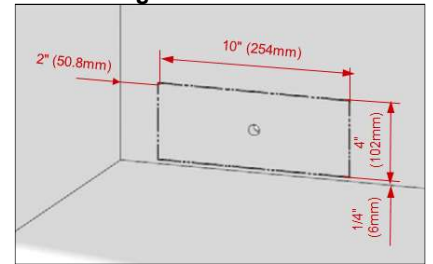

Freezer Features

Automatic ice machine
2 freezer drawers

Dimensions

H x W X D: 75 1/4" x 27 9/16" x 26 5/8"
Depth is with door / without handles

CONTROLS	BRFB1522SS
Cooling system	Duo Cycle Frost Free Cooling
Control system	Electronic Control
CAPACITIES	
Total net volume, cu. ft.	16.79
Fresh food net volume, cu. ft.	11.68
Freezer net volume, cu. ft.	5.11
FRIDGE FEATURES	
Blue light technology	No
Flexizone	No
IonFresh	No
Carbon filter	No
Interior filtered water dispenser	No
Filtered ice & water dispenser through door	No
Electronic control display type	Digital inner display
Auto defrost	Yes
Inner illumination	LED - Side walls
Shelves	4 Safety Glass
Crispers	1
Door racks	4
Wine rack	Yes
Bottle gripper	No
Compressor	Variable Speed VCC
Fan ventilation	Yes
FREEZER FEATURES	
Auto defrost	Yes
Number of freezer drawers	2
Automatic ice maker	Yes
Ice cube tray	No
TECHNICAL INFORMATION	
Supply voltage, V/Hz	120V/60Hz
Rated Current, A	2.4
Noise level, dBA	43
DIMENSIONS	
HxWxD, in	75 1/4" x 27 9/16" x 26 5/8"
Product weight, lbs.	182
HxWxD, cm	191 x 70 x 68
Product weight, kg	82.5
PERFORMANCE	
Energy Star qualified	Yes
Climatic class	T
Annual energy consumption, kwh/year	445
Cooling gas	R600a

28 INCH COUNTER DEPTH BOTTOM-FREEZER REFRIGERATOR

BRFB1522SS

Dimensions and Installation

Plumbing

Electrical

*Drawers can be pulled out with door open 90°

Dimensions	Height to top of door, in.	74 3/4"
	Height to top of hinge, in.	75 1/4"
	Height to top of case, in.	75 1/8"
	Case depth without door, in.	24 7/16"
	Case depth with door, in.	26 5/8"
	Depth with fresh door open 90°, in.	52 3/16"
	Width, in.	27 9/16"
Air Gap Clearances	Each Side, in.	1/8"
	Top, in.	1"
	Back, in.	1 3/16"