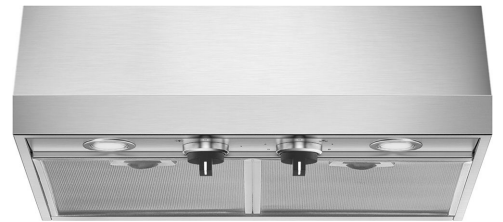

KUC24X

Product family	Hood
Hood Type	Integrated (semi) hood
Design	Canopy pro-style
Extraction	Extraction
Material	Stainless steel
Type of steel	Brushed
EAN code	8017709248000
Hood width	60 "

Aesthetics

Colour	Stainless steel	Serigraphy colour	Black
Finishing	Satin	Logo	Silk screen

Controls

Control setting	Control knobs	Control knobs	Smeg USA
No. of controls	2	Controls colour	Black

Programs / Functions

No. of speeds	4
---------------	---

Technical Features

			
No. of lights	2	No. of filters	2
Light type	Halogen	Anti-grease filters	Aluminium
Light Power	20 W	Vent outlet	150 "
Light color temperature scale (°K)	3000 °K	Minimum distance from GAS hob	750 "
Free outlet maximum capacity	590.5 CFM	Minimum distance from ELECTRIC hob	650 "
Motor power	455 W	Non return valve	Yes