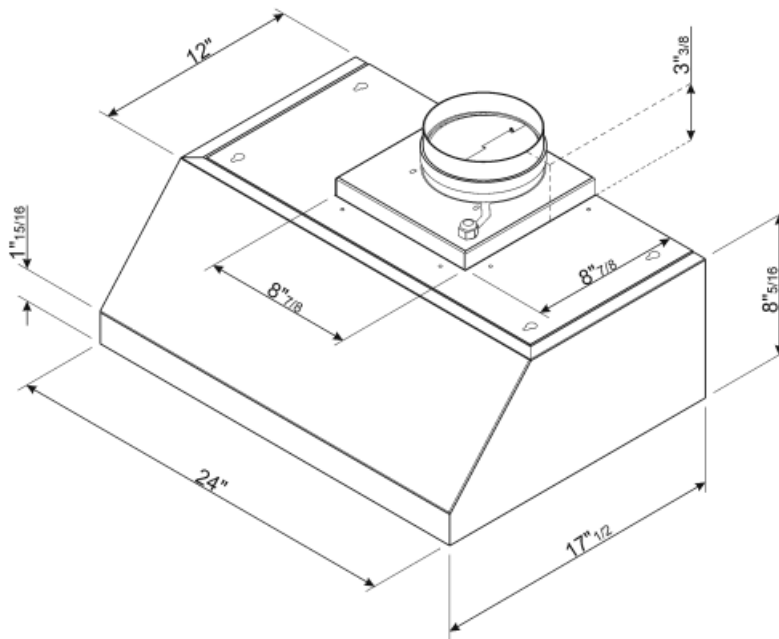

Extraction rate IEC 61591 [CFM]	Noise level IEC 60704-2-13 [dB(A)]
Speed 1	215	53
Speed 2	322.5	62
Speed 3	454	69
Speed 4	586	75

Electrical Connection

Electrical connection rating
Voltage

495 W
120 V

Frequency (Hz)
Power supply cable length

60 Hz
1000 "