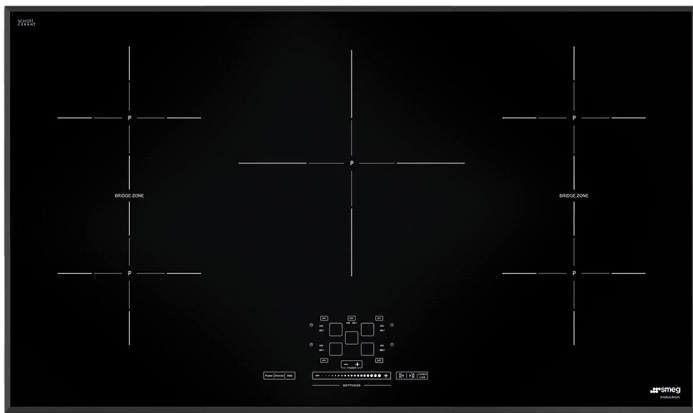

92 CM (approx. 36"), Induction cooktop,  
black, ultra-low profile  
EAN13: 8017709207281

- 5 "full-power" cook zones • Front-left - Bridge zone - 1,800W - Ø 7 1/2" (180mm) - Booster 2,500W • Back-left - Bridge zone - 1,800W - Ø 7 1/2" (180mm) - Booster 2,500W • Central - 2,800W - Ø 11 8/11" (300mm) - Booster 5,000W • Back-right - Bridge zone - 1,800W - Ø 7 1/2" (180mm) - Booster 2,500W • Front-right - Bridge zone - 1,800W - Ø 7 1/2" (180mm) - Booster 2,500W • Slider touch controls setting • 2 bridge areas: extended cooking zone (front-left+back-left position and front-right + back-right) • 9 power levels for each zone • Simmering function • Melting/low-temperature cooking function • Indication of the minimum pan diameter • Residual heat indicator for each zone • Protection against accidental start-up • Automatic safety cut-out • Individual timer for each zone • Child safety lock • Voltage rating: 240/208V - 60Hz • Connected load (nominal power): 11.10kW • Amps 240/208V: 46Amps