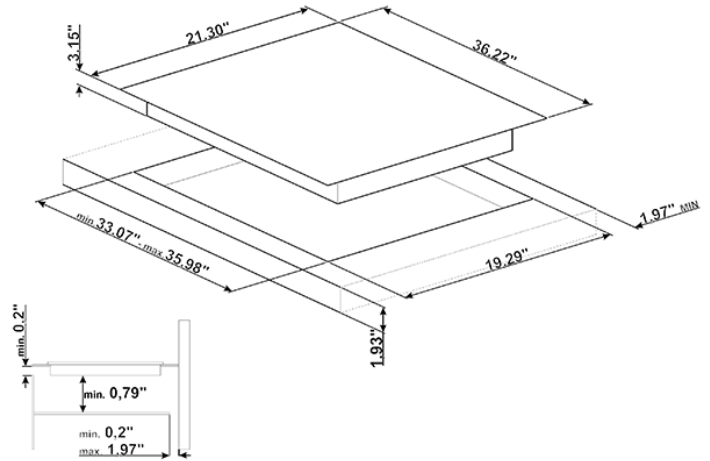

92 CM (approx. 36"), Induction cooktop,  
black, ultra-low profile  
EAN13: 8017709207281

- 5 "full-power" cook zones • Front-left - Bridge zone - 1,800W - Ø 7 1/2" (180mm) - Booster 2,500W • Back-left - Bridge zone - 1,800W - Ø 7 1/2" (180mm) - Booster 2,500W • Central - 2,800W - Ø 11 8/11" (300mm) - Booster 5,000W • Back-right - Bridge zone - 1,800W - Ø 7 1/2" (180mm) - Booster 2,500W • Front-right - Bridge zone - 1,800W - Ø 7 1/2" (180mm) - Booster 2,500W • Slider touch controls setting • 2 bridge areas: extended cooking zone (front-left+back-left position and front-right + back-right) • 9 power levels for each zone • Simmering function • Melting/low-temperature cooking function • Indication of the minimum pan diameter • Residual heat indicator for each zone • Protection against accidental start-up • Automatic safety cut-out • Individual timer for each zone • Child safety lock • Voltage rating: 240/208V - 60Hz • Connected load (nominal power): 11.10kW • Amps 240/208V: 46Amps