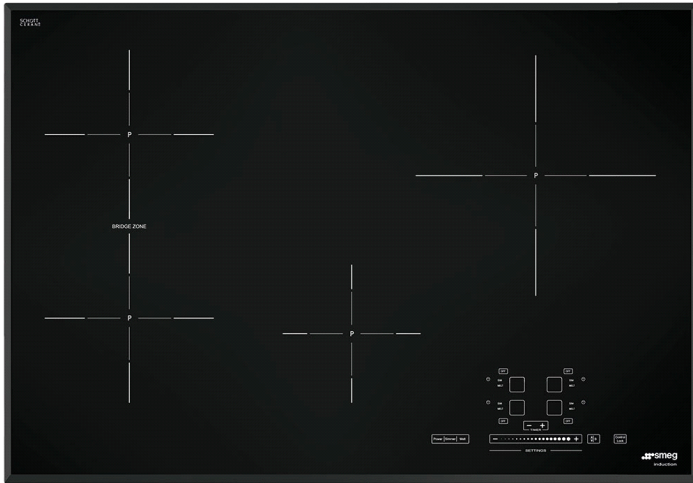

78,2 CM (approx. 31"), Induction cooktop,  
black, ultra-low profile  
EAN13: 8017709207274

- 4 "full-power" cook zones • Front-central: 1,200W - Ø 6" (145mm) - Booster 2,000W • Back-right: giant - 2,500W - Ø 11" (270mm) - Booster: 3,700W • Back-left: 1,800W - Ø 7 1/2" (180mm) - Booster: 2,500W • Front-left: 1,800W - Ø 7 1/2" (180mm) - Booster: 2,500W • Bridge zone: 385x230mm - Booster:4,000W • Slider touch controls setting • 1 bridge area: extended cooking zone (front-left+back-left position) • 9 power levels for each zone • Simmering function • Melting/low-temperature cooking function • Indication of the minimum pan diameter • Residual heat indicator for each zone • Protection against accidental start-up • Automatic safety cut-out • Individual timer for each zone • Child safety lock • Voltage rating: 240/208V - 60Hz • Connected load (nominal power): 7.4kW • Amps 240/208V: 33Amps