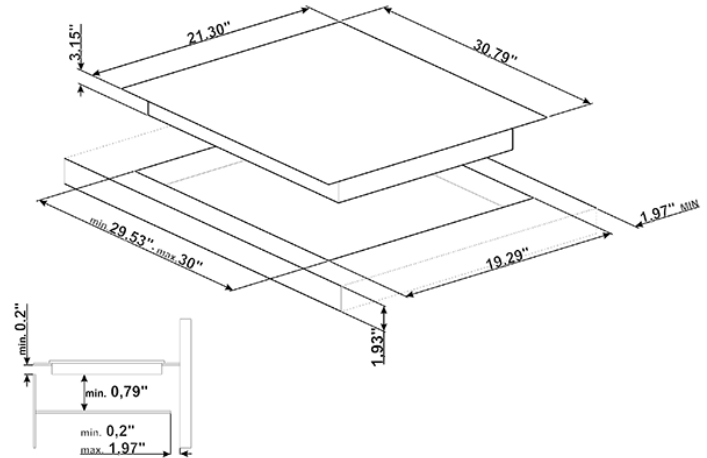

78,2 CM (approx. 31"), Induction cooktop,  
black, ultra-low profile  
EAN13: 8017709207274

- 4 "full-power" cook zones • Front-central: 1,200W - Ø 6" (145mm) - Booster 2,000W • Back-right: giant - 2,500W - Ø 11" (270mm) - Booster: 3,700W • Back-left: 1,800W - Ø 7 1/2" (180mm) - Booster: 2,500W • Front-left: 1,800W - Ø 7 1/2" (180mm) - Booster: 2,500W • Bridge zone: 385x230mm - Booster:4,000W • Slider touch controls setting • 1 bridge area: extended cooking zone (front-left+back-left position) • 9 power levels for each zone • Simmering function • Melting/low-temperature cooking function • Indication of the minimum pan diameter • Residual heat indicator for each zone • Protection against accidental start-up • Automatic safety cut-out • Individual timer for each zone • Child safety lock • Voltage rating: 240/208V - 60Hz • Connected load (nominal power): 7.4kW • Amps 240/208V: 33Amps