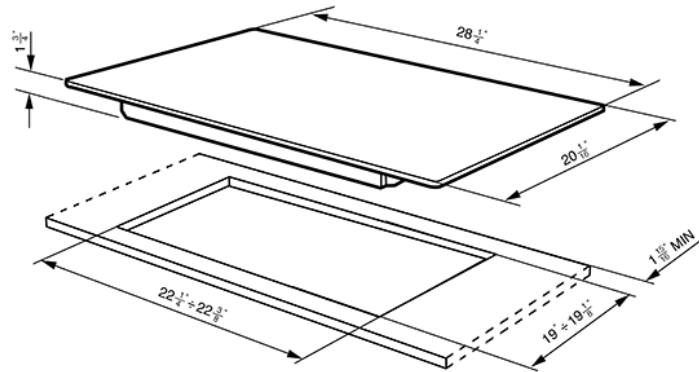

72CM (approx 28") "Piano Design" Gas Cooktop,
Polished Stainless Steel*
EAN13: 8017709184483

- **Exclusive Piano Design** • 5 burners • Rear Left: 8,000 BTU • Front Left: 3,500 BTU • Center: Double inset super burner 12,300 BTU • Rear Right: 5,500 BTU • Front Right: 3,500 BTU • Stainless steel base • Stainless steel control knobs • Stainless steel grates • Stainless steel burner caps • **"EverShine" invisible finish on burners and grates protects against heat tarnish** • Automatic electronic ignition • Safety valves • Adaptable for LP gas • Gas Inlet/Power supply location: Back right
- Voltage rating: 120V / 60Hz / 0.1Amps • *Note that cooktops with polished stainless steel pan stands: when using exposed to a direct flame all polished stainless steel will tarnish. **Evershine** invisible finish on burners and grates of PU75ES and PU64ES reduces heat tarnish.

Options

- GP75ES - Set of St/steel Grates and Burner Caps