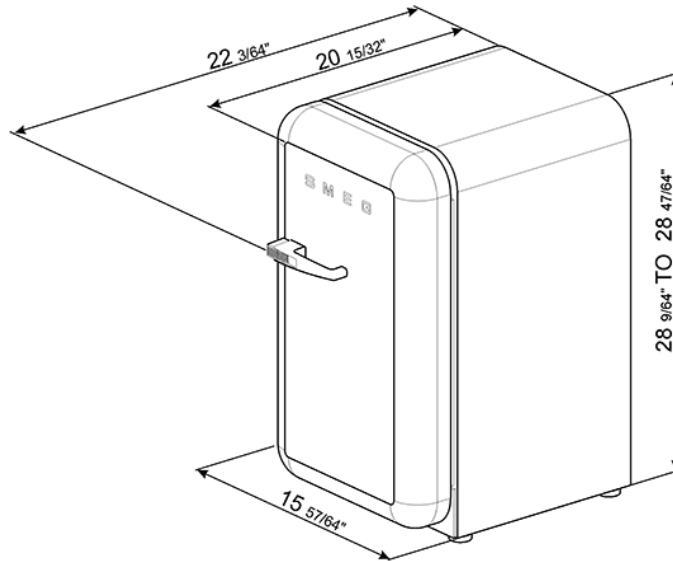

50's Retro Style Mini Refrigerator,
Orange, Left hand hinge
EAN13: 8017709192921

• Capacity 1.5 Cu. Ft. • Absorption cooling = ultra low noise level • Automatic defrost • LED Internal light • 2 adjustable shelves • Door storage: 1 balcony shelf, 1 bottle shelf • Ice cube tray • Voltage: 115 V • Current: 10Amps • Frequency: 60Hz • Dimensions: (H x W x D) 28 9/64" x 15 57/64" x 22 3/64" • Gross Weight: 65lbs. • Net Weight: 51.2 lbs.

Versions

• FAB5URO - Orange, hinges on the right • FAB5URNE - Black, hinges on the right • FAB5ULNE - Black, hinges on the left • FAB5URP - Cream, hinges on the right • FAB5ULP - Cream, hinges on the left • FAB5URR - Red, hinges on the right • FAB5ULR - Red, hinges on the left