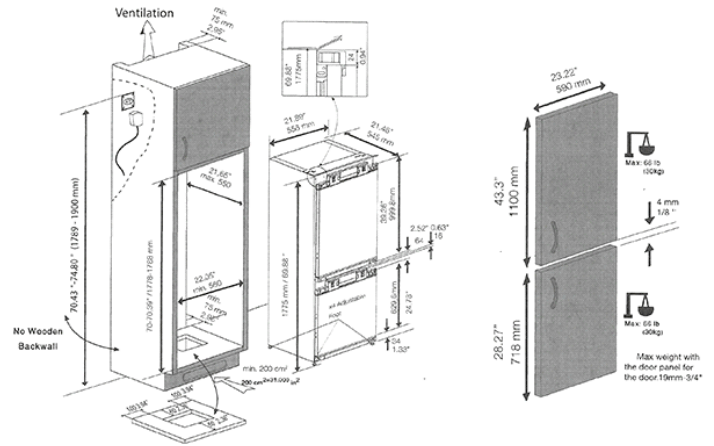

24" Fully Integrated Refrigerator with Automatic Freezer  
 EAN13: 8017709200336

- Category: Bottom Mount • **Cooling type: Frost Free** • Hinge position: Right • Reversible door • **Refrigerator compartment features** • Storage volume of fresh food compartment: 6.1 cu. ft. • White LED • Bottle holder • 3 safety glass shelves • 3 door balconies • 1 egg tray • Crisper compartment • **Freezer compartment features** • Net freezer volume: 2.3 cu. ft. • 3 drawers • Glass shelves • Fast freezing compartment • Ice cube tray • Electronic display with touch • Anti-bacterial seal • Hygiene + anti-bacterial carbon filter • Display key lock • Eco fuzzy function and eco mode • Holiday mode • Electrical Connection • Voltage (V): 115 V • Frequency (Hz): 60 Hz • Plug type: Schuko • Dimensions: (H x W x D) 71.57" x 21.46" x 23.22" • 1818 x 545 x 590 mm