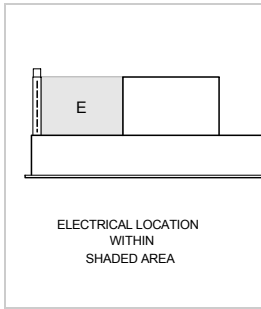

OPENING DIMENSIONS

PRODUCT SPECIFICATIONS

Model	VC36S
Dimensions	35 1/2"W x 12 1/4"H x 21"D
Electrical Supply	110/120 VAC, 60 Hz
Electrical Service	15 amp dedicated circuit
Discharge Location	Vertical or Horizontal
Discharge Dimensions	6" round internal or 10" round inline or remote
Bottom of Hood to Countertop	36" to 84"

ELECTRICAL

NOTE: Dimensions in parenthesis are in millimeters unless otherwise specified

DIMENSIONS