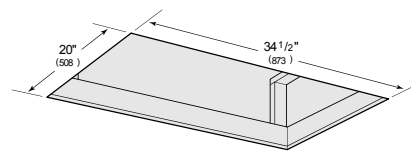

OPENING DIMENSIONS

PRODUCT SPECIFICATIONS

Model	VC36S
Dimensions	35 1/2"W x 12 1/4"H x 21"D
Electrical Supply	110/120 VAC, 60 Hz
Electrical Service	15 amp dedicated circuit
Discharge Location	Vertical or Horizontal
Discharge Dimensions	6" round internal or 10" round inline or remote
Bottom of Hood to Countertop	36" to 84"

ELECTRICAL

NOTE: Dimensions in parenthesis are in millimeters unless otherwise specified

DIMENSIONS