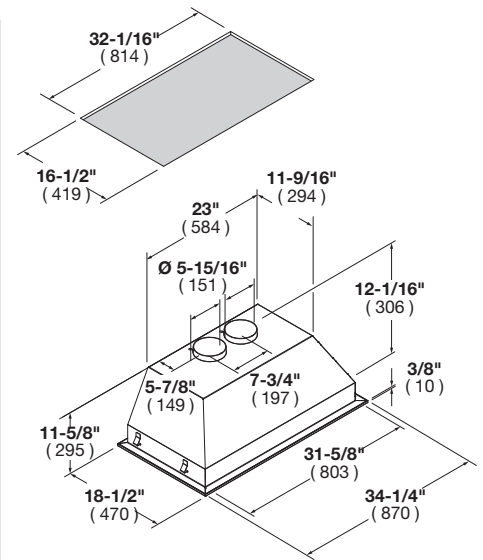

INSERT HOOD

600 CFM
69 dB sound rating
Pro Baffle Filters
LED Lighting

OPTIONAL ACCESSORIES

FMFIL Charcoal Filters

DISTINTO

34" INSERT HOOD

CODE ID	F6BP34S1 - 34" INSERT HOOD	
Series and Finish	600 Series - Insert - Stainless Steel	
CONTROL PANEL		
Control Type	4 speed mechanical control	
PERFORMANCES		
Output (CFM)	600	
Sound Level (dB)	69	
Motor	One	
Venting Type	Ducted and recirculating	
FEATURES		
Filter Style	Pro Baffle	
Lighting	2 x 1.2W LED	
Duct diameter	5 - 15/16"	(150 mm)
DIMENSIONS/WEIGHT		
Overall dim - Width	34 - 1/4"	(870 mm)
Overall dim - Height	13 - 1/8"	(330 mm)
Overall dim - Depth	18 - 1/2"	(470 mm)
Cut-out (w x d)	32 - 1/16" x 16 - 1/2"	(814 mm x 419 mm)
Gross Weight	51 lbs	(23 kg)
POWER / RATINGS (115 V, 60 HZ)		
Watts / Amps	430W - 3.8A	
Power Cable	Nema 5-15P	
INSTRUCTIONS FOR USE		
Use & Care Manual / Installation Manual	English / French / Spanish	