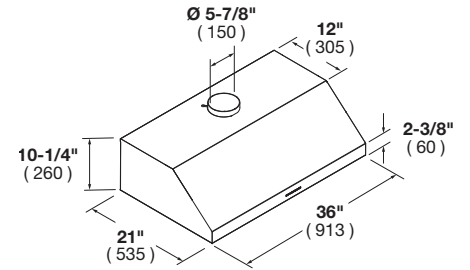

INSERT HOOD

450 CFM
69 dB sound rating
Baffle Filters
LED Lighting

OPTIONAL ACCESSORIES

FMFIL Charcoal Filters

DISTINTO

36" UNDERCABINET HOOD

CODE ID	F4UC36S1 - 36" UNDERCABINET HOOD	
Series and Finish	400 Series - Undercabinet - Stainless Steel	
CONTROL PANEL		
Control Type	4 speed pushbutton control	
PERFORMANCES		
Output (CFM)	450	
Sound Level (dB)	69	
Motor	One	
Venting Type	Ducted and recirculating	
FEATURES		
Filter Style	Baffle	
Lighting	2 x 1.2W LED	
Duct diameter	5 - 15/16"	(150 mm)
DIMENSIONS/WEIGHT		
Overall dim - Width	35 - 7/8"	(910 mm)
Overall dim - Height	10 - 1/4"	(260 mm)
Overall dim - Depth	21 - 1/8"	(535 mm)
Gross Weight	46 lbs	(21 kg)
POWER / RATINGS (115 V, 60 HZ)		
Watts / Amps	430W - 3.8A	
Power Cable	Nema 5-15P	
INSTRUCTIONS FOR USE		
Use & Care Manual / Installation Manual	English / French / Spanish	