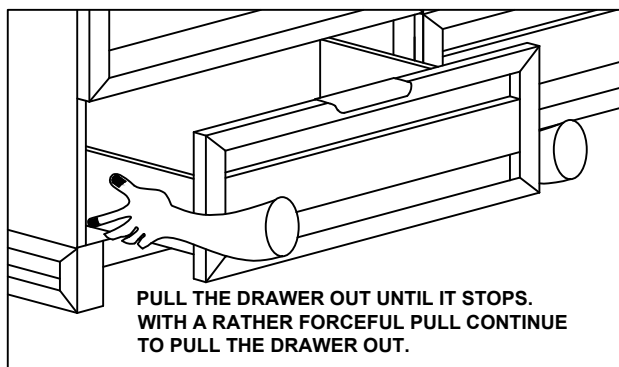

TO REMOVE THE DRAWER: