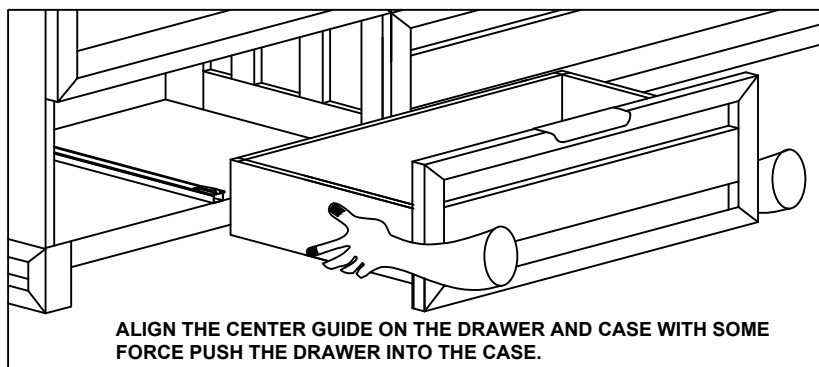

TO INSTALL THE DRAWER:

ASSEMBLY TIPS:

1. Remove hardware from box and sort by size.
2. Please check to see that all hardware and parts are present prior start of assembly.
3. Please follow attached instructions in the same sequence as numbered to assure fast and easy assembly.

⚠ WARNING!

1. Don't attempt to repair or modify parts that are broken or defective. Please contact the store immediately.
2. This product is for home use only and not intended for commercial establishments.