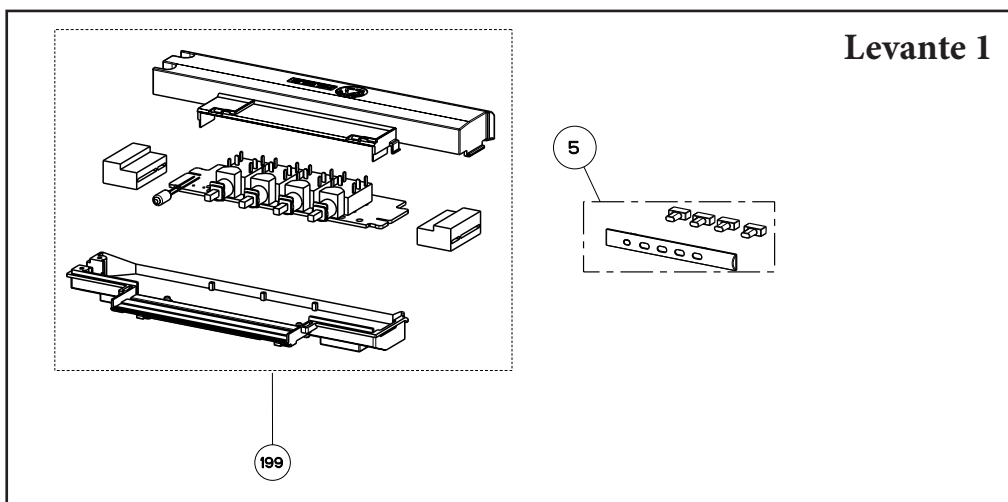

LEVANTE (1, 2, 2 PLUS)

switch components

		LEVANTE 1			LEVANTE 2		LEVANTE 2 PLUS		
	Model Number	LEVA24WH300-B LEVA30WH300-B LEVA36WH300-B	LEVA30BK300-B LEVA36BK300-B	LEVA24SS300-B LEVA30SS300-B LEVA36SS300-B	LEVT30SS400-B	LEVT36SS400-B	LEVL30SS400	LEVL36SS400	
Key	Description	White	Black	Stainless	30 Stainless	36 Stainless	30 Stainless	36 Stainless	Qty Req.
5	Levante 1 Control Button Kit	133.0380.481	133.0084.930	133.0059.157					1
199	Levante 1 Control Board Kit	133.0380.471	133.0380.471	133.0380.471					1
101	Levante 2 Control Button Kit				133.0380.478	133.0380.478	133.0380.478	133.0380.478	1
190	Levante 2 Control Board Kit				133.0381.773	133.0381.773	133.0524.811	133.0524.811	1