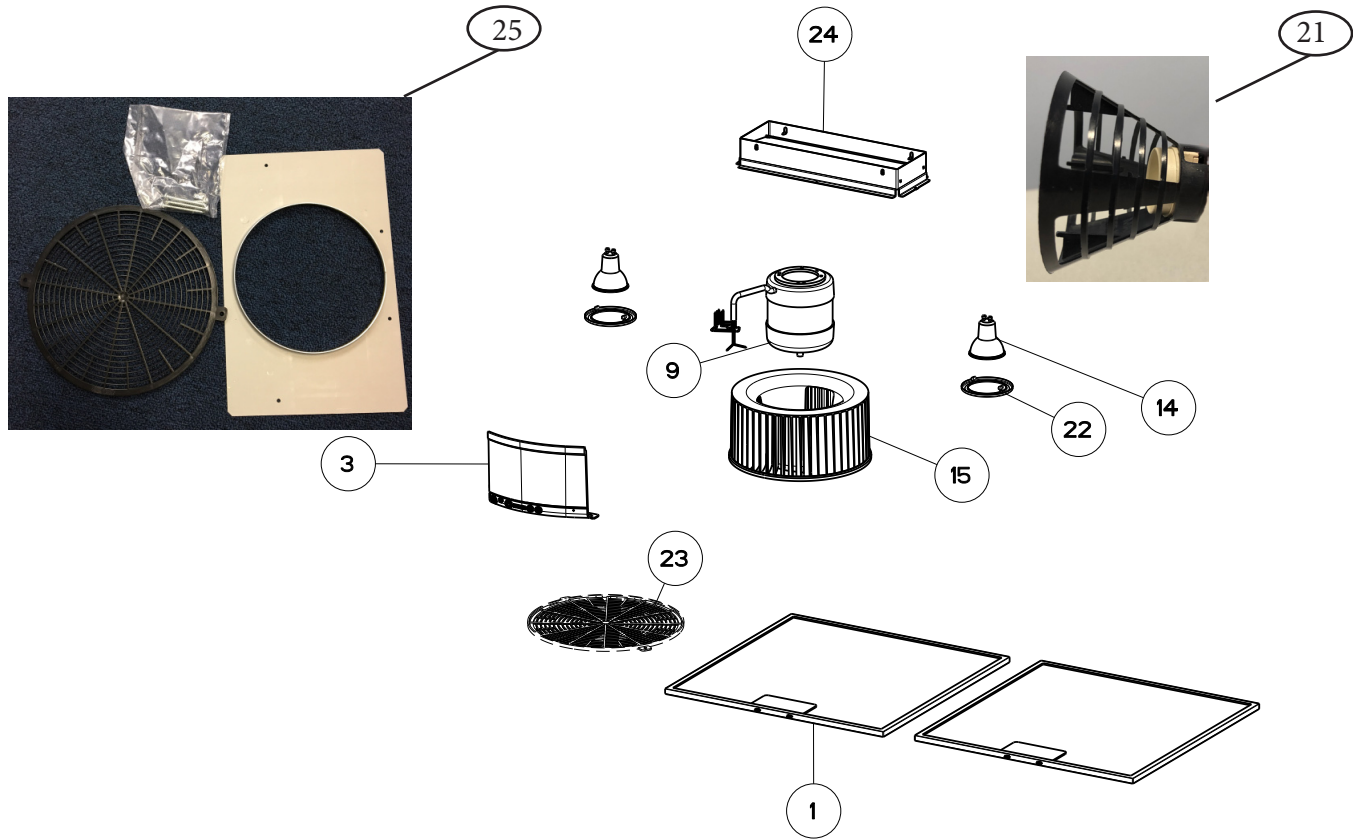

LEVANTE (1, 2, 2 PLUS)

body components

		LEVANTE 1			LEVANTE 2		LEVANTE 2 PLUS		
	Model Number	LEVA24WH300-B LEVA24SS300-B	LEVA30WH300-B LEVA30BK300-B LEVA30SS300-B	LEVA36WH300-B LEVA36BK300-B LEVA36SS300-B	LEVT30SS400-B	LEVT36SS400-B	LEVL30SS400	LEVL36SS400	
Key	Description	24	30	36	30 Stainless	36 Stainless	30 Stainless	36 Stainless	Qty Req.
1	Grease Filter	133.0380.473	133.0380.474	133.0380.476	133.0380.472	133.0380.475	133.0380.472	133.0380.475	2
3	Motor Plate Air Deflector	133.0486.877	133.0486.877	133.0486.877	133.0486.877	133.0486.877	133.0486.877	133.0486.877	1
9	Motor	133.0380.477	133.0380.477	133.0380.477	133.0380.480	133.0380.480	133.0380.480	133.0380.480	1
14	Halogen Lamp 35W GU10	133.0380.488	133.0380.488	133.0380.488	133.0380.488	133.0380.488	NA	NA	2
14	LED Lamp 5 W GU10	NA	NA	NA	NA	NA	133.0486.867	133.0486.867	2
15	Impeller	133.0380.490	133.0380.490	133.0380.490	133.0380.490	133.0380.490	133.0380.490	133.0380.490	1
21	Lampholder with Cage	133.0456.670	133.0456.670	133.0456.670	133.0456.670	133.0456.670	133.0456.670	133.0456.670	2
22	Spotlight Ring	133.0380.508	133.0380.508	133.0380.508	133.0380.508	133.0380.508	133.0380.508	133.0380.508	2
23	Motor Protection Grid	133.0435.565	133.0435.565	133.0435.565	133.0435.565	133.0435.565	133.0435.565	133.0435.565	1
24	Damper (Rectangular)	133.0391.292	133.0391.292	133.0391.292	133.0391.292	133.0391.292	133.0391.292	133.0391.292	1
25	Hardware Kit	133.0000.002	133.0000.002	133.0000.002	133.0000.002	133.0000.002	133.0000.002	133.0000.002	1