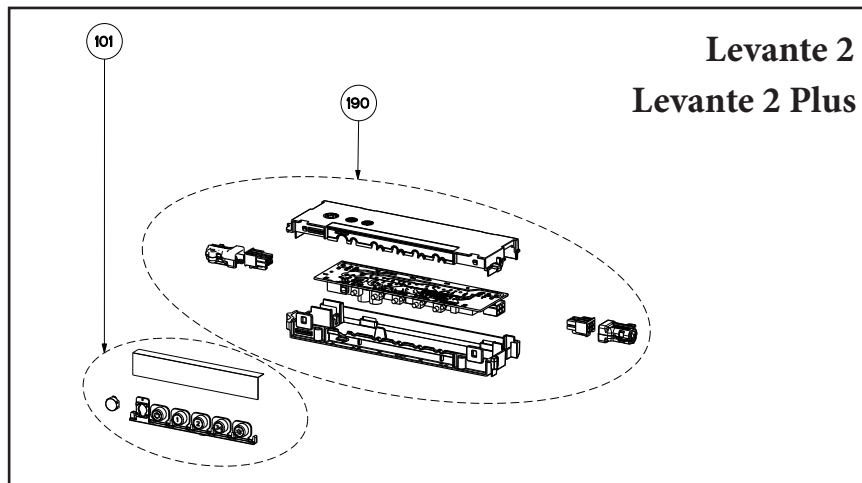

LEVANTE (1, 2, 2 PLUS)

switch components

		LEVANTE 1			LEVANTE 2		LEVANTE 2 PLUS		
	Model Number	LEVA24WH300-B LEVA30WH300-B LEVA36WH300-B	LEVA30BK300-B LEVA36BK300-B	LEVA24SS300-B LEVA30SS300-B LEVA36SS300-B	LEVT30SS400-B	LEVT36SS400-B	LEVL30SS400	LEVL36SS400	
Key	Description	White	Black	Stainless	30 Stainless	36 Stainless	30 Stainless	36 Stainless	Qty Req.
5	Levante 1 Control Button Kit	133.0380.481	133.0084.930	133.0059.157					1
199	Levante 1 Control Board Kit	133.0380.471	133.0380.471	133.0380.471					1
101	Levante 2 Control Button Kit				133.0380.478	133.0380.478	133.0380.478	133.0380.478	1
190	Levante 2 Control Board Kit				133.0381.773	133.0381.773	133.0524.811	133.0524.811	1