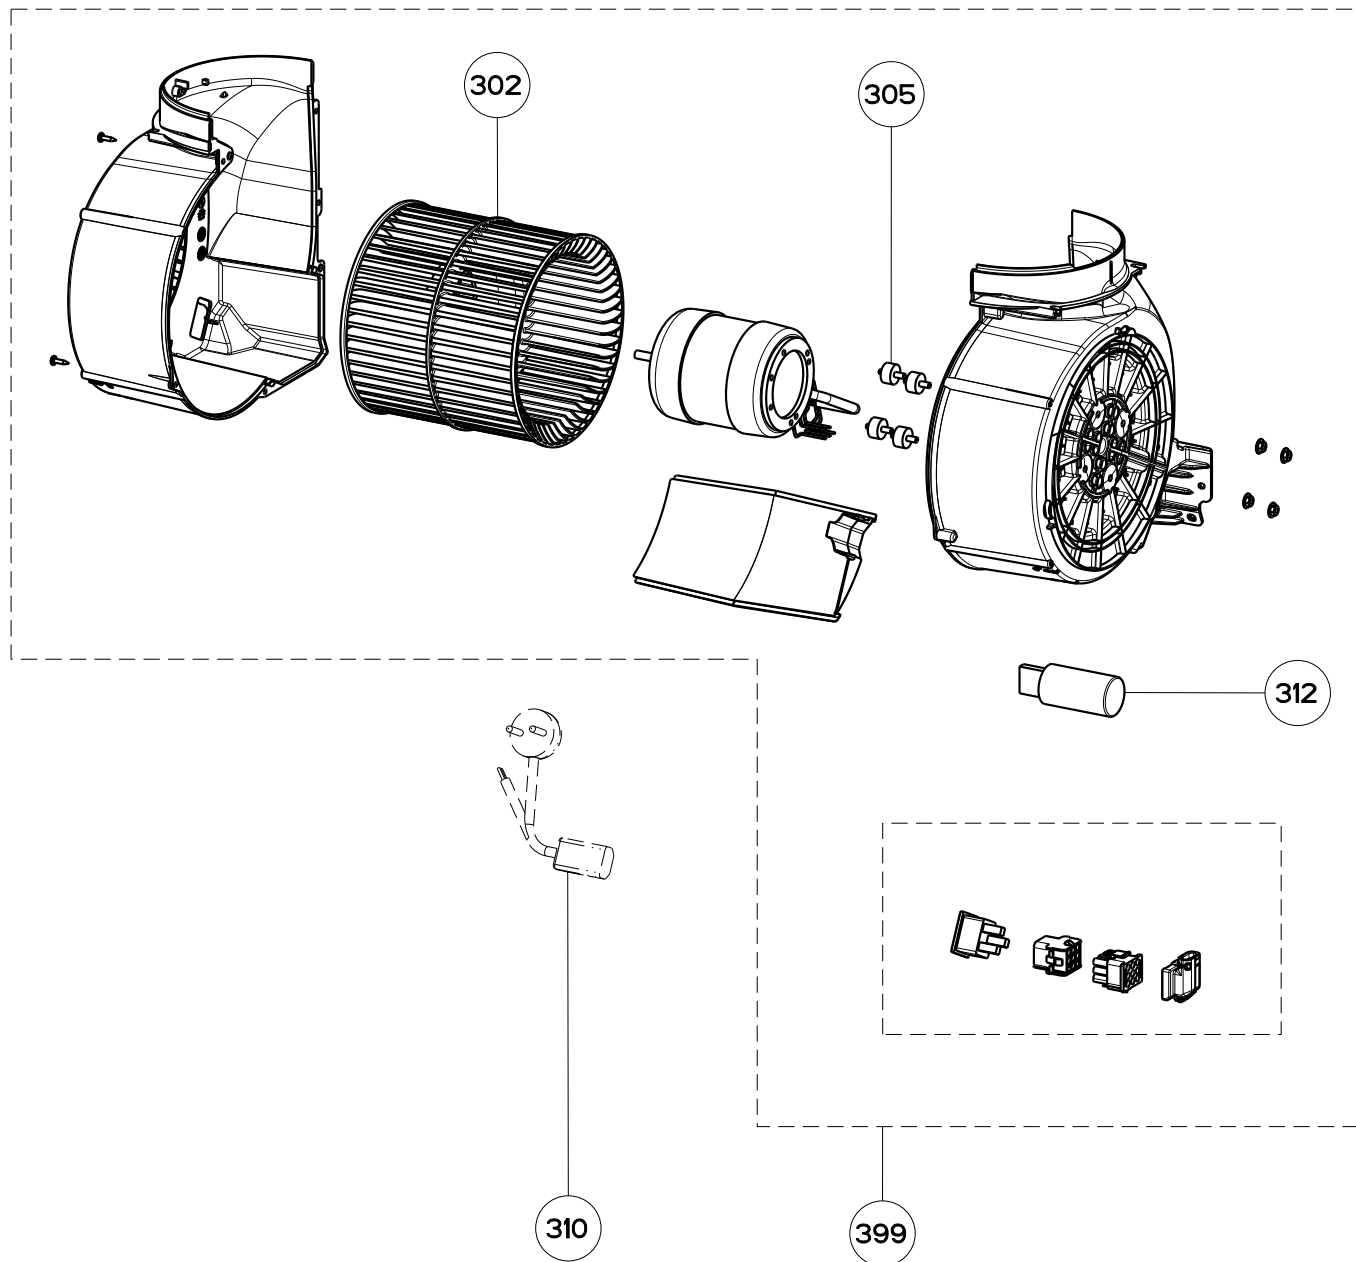

OSTRO

body components

	Model Number	OSTR30SS400	OSTR36SS400	
Key	Description	30 Stainless	36 Stainless	Qty Req.
1	Lamp Holder	133.0380.507	133.0380.507	1
2	Halogen Lamp 35 W GU10	133.0380.488	133.0380.488	2
2	LED Bulb (upgrade)	133.0486.867	133.0486.867	2
3	Damper	133.0055.994	133.0055.994	1
4	Bulb Clip	133.0200.447	133.0200.447	1
5	Lamp holder Support	133.0198.226	133.0198.226	2
9	Mounting Kit	133.0084.484	133.0084.484	1
11	Lamp Support	133.0396.002		1
12	Filter Support	133.0396.003	133.0433.377	1
30	Grease Filter	133.0018.482	133.0018.482	2 (30"), 3 (36")

OSTRO

switch components

101

190

	Model Number	OSTR30SS400	OSTR36SS400	
Key	Description	30 Stainless	36 Stainless	Qty Req.
101	Control Button Kit	133.0533.624	133.0533.624	1
190	Control Board Kit	133.0533.622	133.0533.622	1

OSTRO

motor components

	Model Number	OSTR30SS400	OSTR36SS400	
Key	Description	30 Stainless	36 Stainless	Qty Req.
302	Impeller Kit (2 in kit)	133.0502.222	133.0502.222	1
305	Rubber Motor Mount Kit (2 in Kit)	133.0051.603	133.0051.603	1
310	Power Cord	133.0381.468	133.0381.468	1
312	Capacitor	133.0060.648	133.0060.648	1
399	Motor Kit	133.0491.511	133.0491.511	1