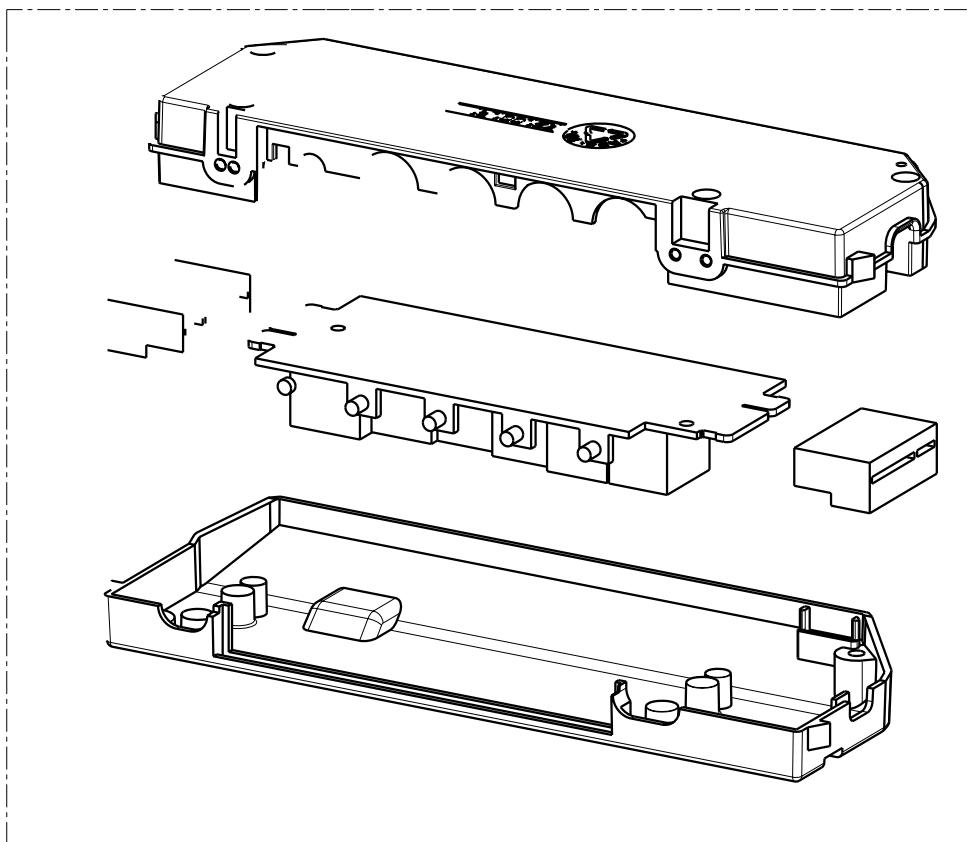

OSTRO

body components

	Model Number	OSTR30SS400	OSTR36SS400	
Key	Description	30 Stainless	36 Stainless	Qty Req.
1	Lamp Holder	133.0380.507	133.0380.507	1
2	Halogen Lamp 35 W GU10	133.0380.488	133.0380.488	2
2	LED Bulb (upgrade)	133.0486.867	133.0486.867	2
3	Damper	133.0055.994	133.0055.994	1
4	Bulb Clip	133.0200.447	133.0200.447	1
5	Lamp holder Support	133.0198.226	133.0198.226	2
9	Mounting Kit	133.0084.484	133.0084.484	1
11	Lamp Support	133.0396.002		1
12	Filter Support	133.0396.003	133.0433.377	1
30	Grease Filter	133.0018.482	133.0018.482	2 (30"), 3 (36")

OSTRO

switch components

101

190

	Model Number	OSTR30SS400	OSTR36SS400	
Key	Description	30 Stainless	36 Stainless	Qty Req.
101	Control Button Kit	133.0533.624	133.0533.624	1
190	Control Board Kit	133.0533.622	133.0533.622	1