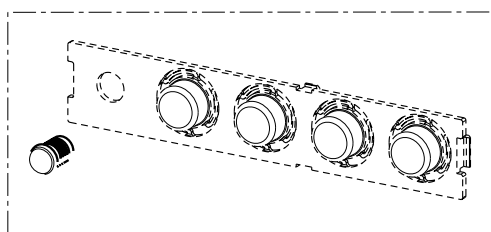

OSTRO

body components

	Model Number	OSTR30SS400	OSTR36SS400	
Key	Description	30 Stainless	36 Stainless	Qty Req.
1	Lamp Holder	133.0380.507	133.0380.507	1
2	Halogen Lamp 35 W GU10	133.0380.488	133.0380.488	2
2	LED Bulb (upgrade)	133.0486.867	133.0486.867	2
3	Damper	133.0055.994	133.0055.994	1
4	Bulb Clip	133.0200.447	133.0200.447	1
5	Lamp holder Support	133.0198.226	133.0198.226	2
9	Mounting Kit	133.0084.484	133.0084.484	1
11	Lamp Support	133.0396.002		1
12	Filter Support	133.0396.003	133.0433.377	1
30	Grease Filter	133.0018.482	133.0018.482	2 (30"), 3 (36")

OSTRO

switch components

101

190

	Model Number	OSTR30SS400	OSTR36SS400	
Key	Description	30 Stainless	36 Stainless	Qty Req.
101	Control Button Kit	133.0533.624	133.0533.624	1
190	Control Board Kit	133.0533.622	133.0533.622	1

OSTRO

motor components

	Model Number	OSTR30SS400	OSTR36SS400	
Key	Description	30 Stainless	36 Stainless	Qty Req.
302	Impeller Kit (2 in kit)	133.0502.222	133.0502.222	1
305	Rubber Motor Mount Kit (2 in Kit)	133.0051.603	133.0051.603	1
310	Power Cord	133.0381.468	133.0381.468	1
312	Capacitor	133.0060.648	133.0060.648	1
399	Motor Kit	133.0491.511	133.0491.511	1