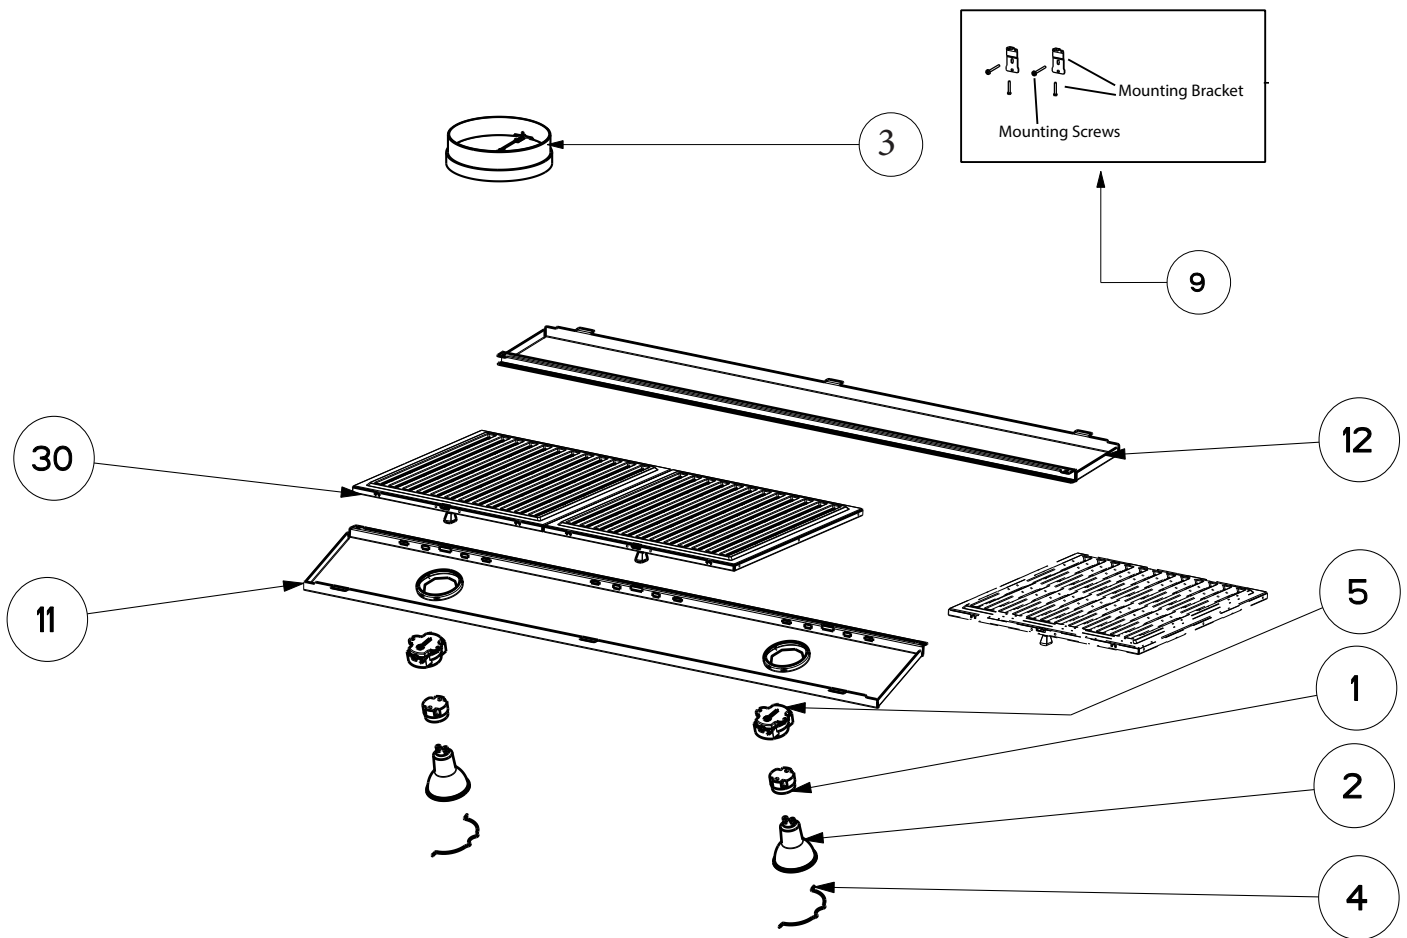

OSTRO

body components

	Model Number	OSTR30SS400	OSTR36SS400	
Key	Description	30 Stainless	36 Stainless	Qty Req.
1	Lamp Holder	133.0380.507	133.0380.507	1
2	Halogen Lamp 35 W GU10	133.0380.488	133.0380.488	2
2	LED Bulb (upgrade)	133.0486.867	133.0486.867	2
3	Damper	133.0055.994	133.0055.994	1
4	Bulb Clip	133.0200.447	133.0200.447	1
5	Lamp holder Support	133.0198.226	133.0198.226	2
9	Mounting Kit	133.0084.484	133.0084.484	1
11	Lamp Support	133.0396.002		1
12	Filter Support	133.0396.003	133.0433.377	1
30	Grease Filter	133.0018.482	133.0018.482	2 (30"), 3 (36")

OSTRO

switch components

101

190

	Model Number	OSTR30SS400	OSTR36SS400	
Key	Description	30 Stainless	36 Stainless	Qty Req.
101	Control Button Kit	133.0533.624	133.0533.624	1
190	Control Board Kit	133.0533.622	133.0533.622	1

OSTRO

motor components

	Model Number	OSTR30SS400	OSTR36SS400	
Key	Description	30 Stainless	36 Stainless	Qty Req.
302	Impeller Kit (2 in kit)	133.0502.222	133.0502.222	1
305	Rubber Motor Mount Kit (2 in Kit)	133.0051.603	133.0051.603	1
310	Power Cord	133.0381.468	133.0381.468	1
312	Capacitor	133.0060.648	133.0060.648	1
399	Motor Kit	133.0491.511	133.0491.511	1