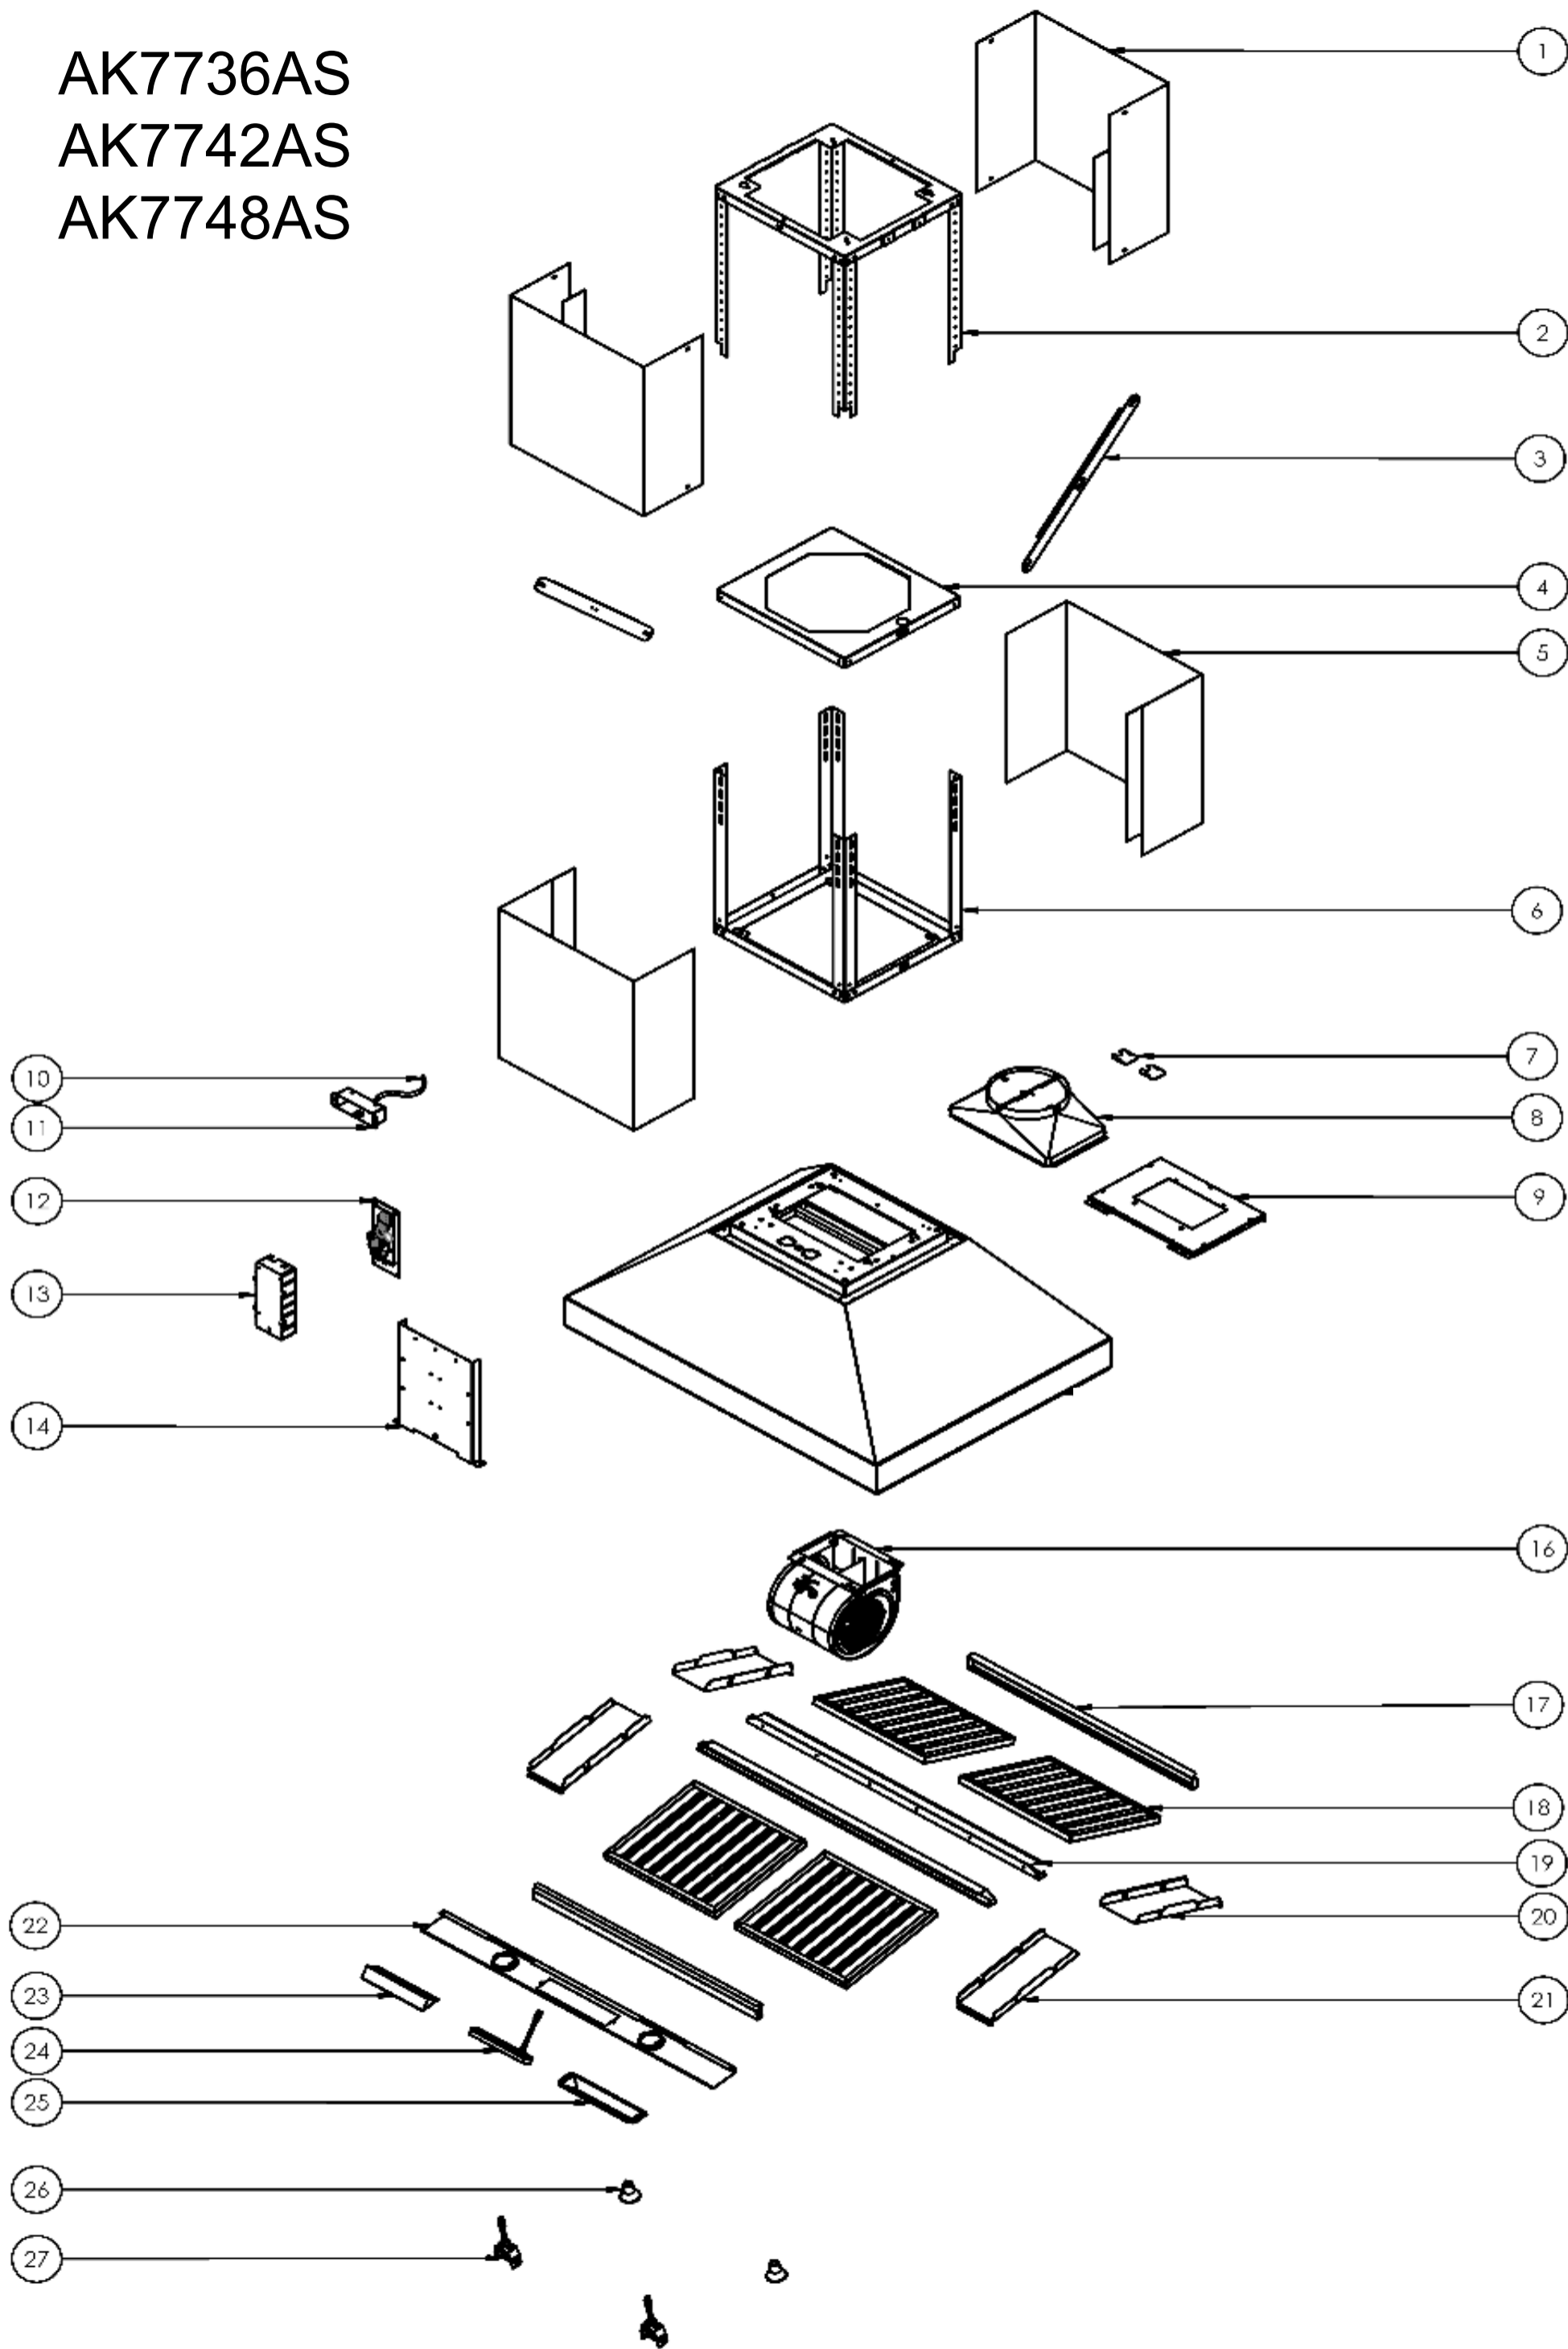

AK7736AS  
AK7742AS  
AK7748AS

**AK7736AS, AK7742AS, AK7748AS**

<b>Ref #</b>	<b>Part #</b>	<b>Description</b>	<b>Qty.</b>
1	50050204	Upper Duct Cover (36" & 42")	2
1	50050206	Upper Duct Cover (48")	2
2	54110117	Upper Support Frame (36" & 42")	1
2	54110120	Upper Support Frame (48")	1
3	54110119	Lateral Support Bracket	2
4	54140278	Center Square Support Bracket (36" & 42")	1
4	54140279	Center Square Support Bracket (48")	1
5	50050205	Lower Duct Cover (36" & 42")	2
5	50050207	Lower Duct Cover (48")	2
6	54110118	Lower Support Frame (36" & 42")	1
6	54110121	Lower Support Frame (48")	1
7	56210091	Electrical Cover	2
8	54050084	8" Round Transition Collar	1
9	54140236	Single Motor Bracket	1
10	11030123	Electrical Power Cable	1
11	56200085	Component Box	1
12	11010097	Main Power Control Board	1
13	56200051	Electrical Box	1
14	54140237	Component Bracket	1
16	12120086	PowerWave Blower	1
17	56130039	Residue Tray (36" & 42")	2
17	56130040	Residue Tray (48")	2
18	50210036	Pro Baffle Filter (48" x 6)	4
19	54140280	Center Filter Panel (36")	2
19	54140281	Center Filter Panel (42")	2
19	54140282	Center Filter Panel (48")	2
20	50120167	Side Panel Rear (36")	2
20	50120168	Side Panel Rear (42")	2
21	50120169	Side Panel Front (36")	2
21	50120170	Side Panel Front (42")	2
22	50110264	Light Panel (36")	1
22	50110265	Light Panel (42")	1
22	50110266	Light Panel (48")	1
23	54140238	Switch Bracket	1

<b>24</b>	11000135	Switch Assembly	1
<b>25</b>	52110026	Switch Control Cover	1
<b>26</b>	Z0B0040	Bloom GU10 LED, 6W (48" x 4)	2
<b>27</b>	12100048	Light Socket (48" x 4)	2
<b>28</b>	05000142	Hardware Packet	1
<b>29</b>	81010010	Ceiling Template (36" & 42")	1
<b>29</b>	81010011	Ceiling Template (48")	1