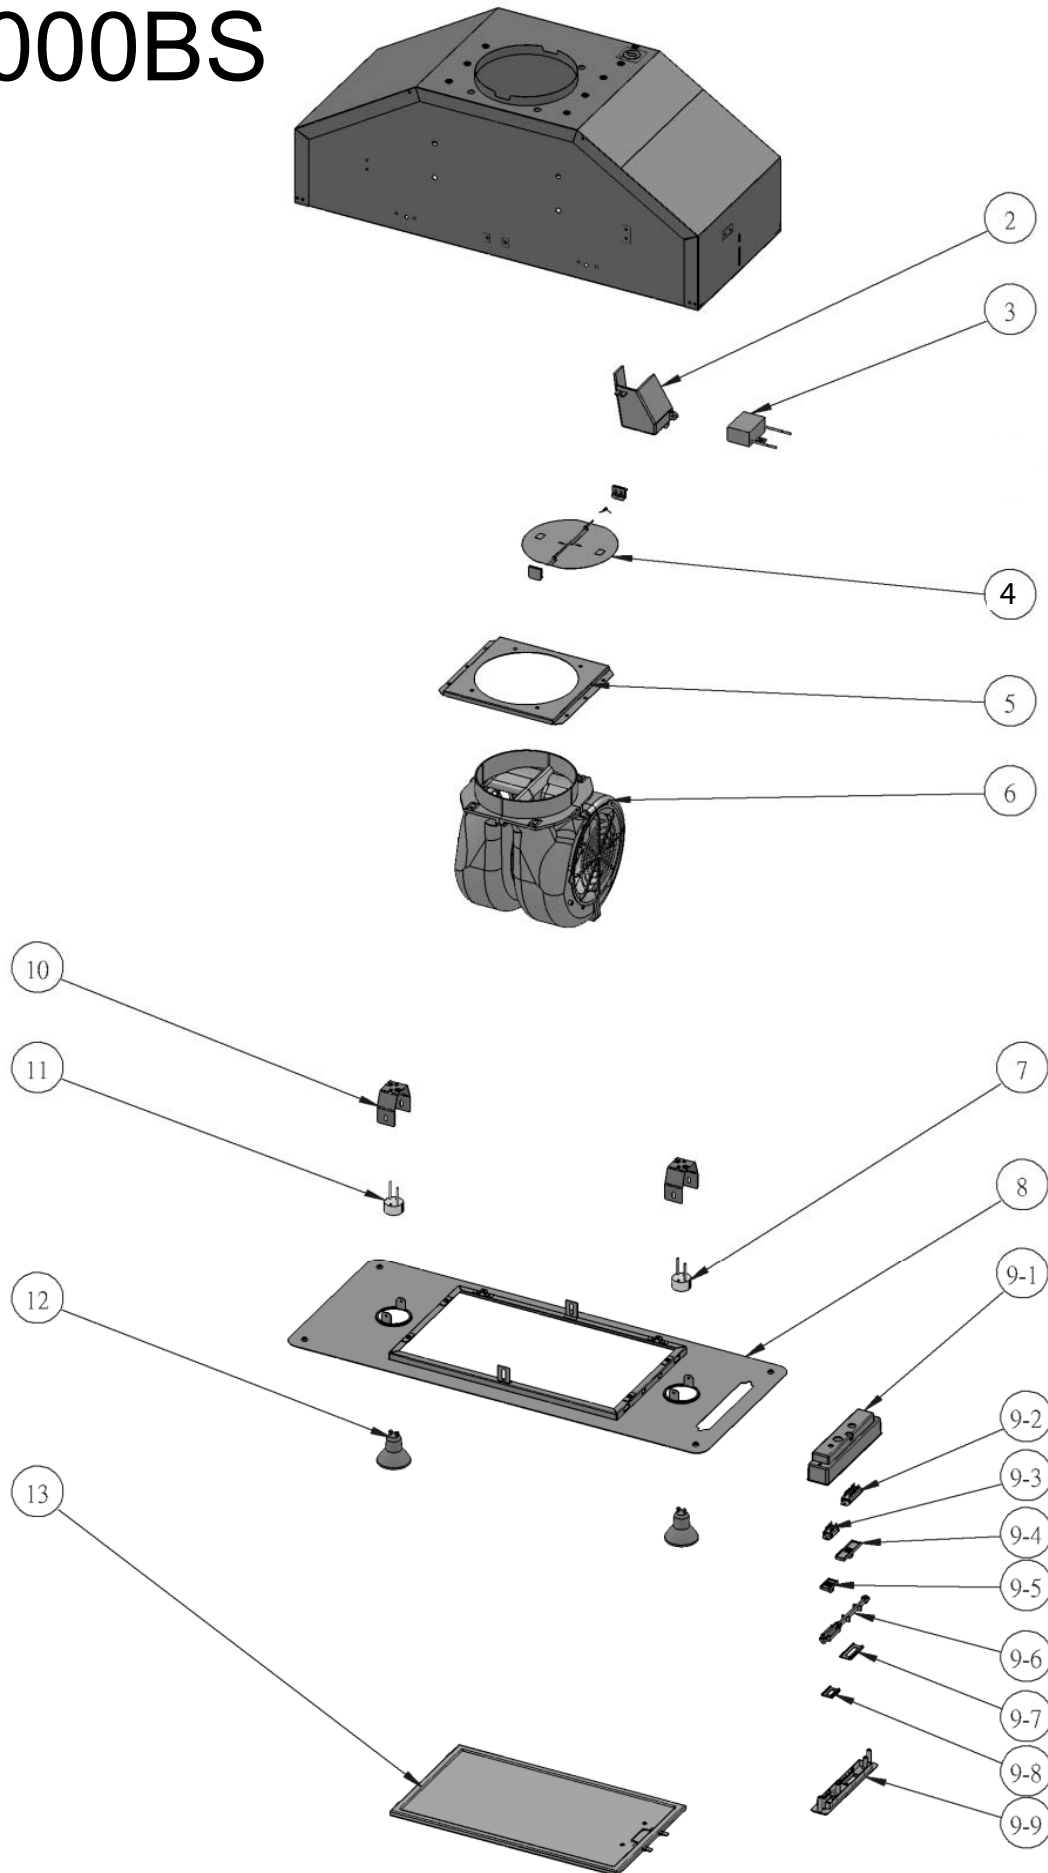

AK8000BS

ZEPHYR

AK8000BS

Twister

Ref #	Part #	Description	Qty.
2	54200012	Electrical Junction Box	1
3	12050015	Capacitor	1
4	54060007	Damper, 6" Round	1
5	54140217	Bracket, Motor	1
6	12120069	Motor	1
7	12100043	Light Socket, Right	1
8	50130066	Bottom Panel	1
9	11000027	Switch Assembly	1
9-1	56200021	Switch Housing	1
9-2	11040009	Motor Switch	1
9-3	11040010	Light Switch	1
9-4	52170021	Cover, Motor Switch	1
9-5	52170023	Cover, Light Switch	1
9-6	56240003	Switch Spacer	1
9-7	56220017	Gasket, Motor Switch	1
9-8	56220015	Gasket, Light Switch	1
9-9	52170013	Cover Plate, Switch	1
10	54140050	Light Socket Bracket	2
11	12100036	Light Socket, Left	1
12	Z0B0023	Light Bulb, Halogen, GU-10, 35W	2
13	50200022	Filter, Aluminum Mesh	1
14	05000069	Hardware Packet	1
14-1	15000002	Wire Nut	3
14-2	15000004	Suction Cup	1
14-3	01090001	Screw, M6 x 1"	4
14-4	01090002	Screw, M6 x 1 1/2"	4