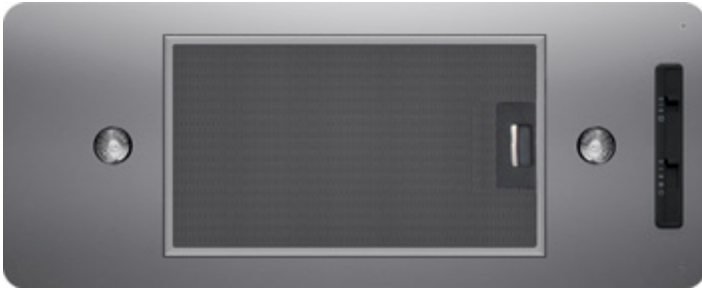

CORE

TWISTER

INSERT

The 3-speed Twister with halogen lighting hides the ventilation you need beneath your custom, built-in canopy. An optional liner extends and beautifies the hood and protects your cabinetry.

**ZEPHYR**

ZEPHYRONLINE.COM

**MODEL**

Stainless Steel

AK8000BS

**Size**

27" (27-9/16")

**Blower CFM (Min. - Max.)**

210 - 400

**Sones (Min. - Max.)**

2 - 5

**FEATURES****Controls**

Mechanical Slide

**Speed Levels**

3

**Lighting**

Halogen, 35W x2

**Dual-Level Lighting**

Yes

**Filters**

Aluminum Mesh x1

**Recirculating Option**

Yes

**DUCT SPECIFICATIONS****Vertical Internal Blower**