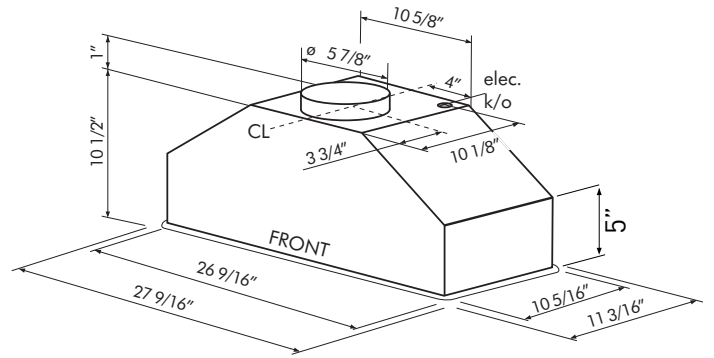

**ZEPHYR**

ZEPHYRONLINE.COM

**MODEL**

Stainless Steel

AK8000BS

**Size**

27" (27-9/16")

**Blower CFM (Min. - Max.)**

210 - 400

**Sones (Min. - Max.)**

2 - 5

**FEATURES****Controls**

Mechanical Slide

**Speed Levels**

3

**Lighting**