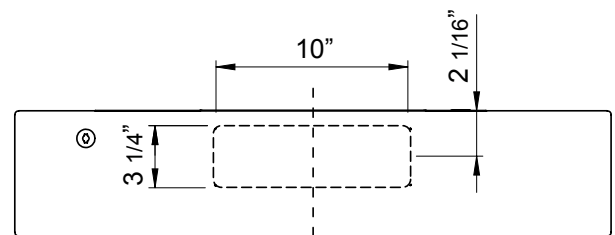

Modern, clean lines provide a perfect complement to any interior, while centrifugal blowers liquefy cooking residue without complex filters to make clean up a snap. Available in black, white, stainless steel and black stainless finishes.

C/L

Back