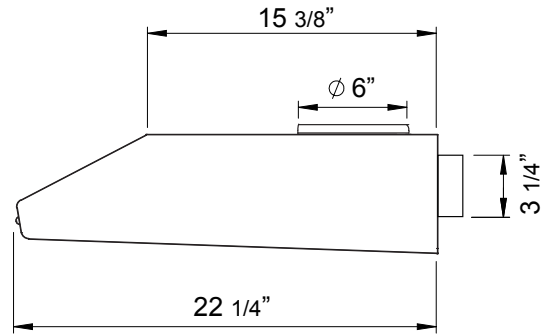

Modern, clean lines provide a perfect complement to any interior, while centrifugal blowers liquefy cooking residue without complex filters to make clean up a snap. Available in black, white, stainless steel and black stainless finishes.

Side

Back