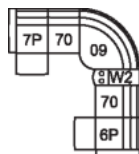

**W2 Console w/Storage**  
14 x 40 x 35"  
34 x 102 x 89 cm

**32 Rocker Manual Recliner**  
**31 Wallhugger Power Recliner**  
**33 Swivel Rocker Manual Recliner**  
**35 Wallhugger Manual Recliner**  
**39 Rocker Power Recliner**  
42 x 40 x 41"  
106 x 101 x 102 cm  
IA: 23" / 58 cm

**58 Console Loveseat Manual Recliner**  
**68 Console Loveseat Power Recliner**  
78 x 40 x 41"  
197 x 101 x 102 cm

**76 RHF Manual Recliner**  
**6P RHF Power Recliner**  
**77 LHF Manual Recliner**  
**7P LHF Power Recliner**  
41 x 40 x 41"  
102 x 101 x 102 cm

## POPULAR CONFIGURATIONS

**7P/70/09/70/6P**  
121 x 121"  
308 x 308 cm

**7P/70/09/W2/70/6P**  
134 x 121"  
341 x 308 cm

**7P/W1/70/70/W1/6P**  
131 x 131"  
333 x 333 cm

**7P/70/56**  
108 x 66"  
275 x 168 cm

## DIMENSIONS

Seat Depth: 21" / 52 cm  
Seat Height: 19" / 50 cm  
Arm Depth: 35" / 90 cm  
Arm Height: 24" / 62 cm  
Reclined Depth: 66" / 167 cm

Dimensions shown as Width x Depth x Height.

Dimensions are correct at the time of printing and are subject to change without notice. Actual measurements for each item may vary from what is shown here. Please allow up to a +/- 1 inch difference. Availability may vary by region.