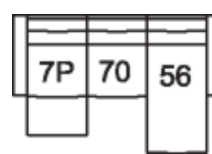

**58 Console Loveseat Manual Recliner**  
**68 Console Loveseat Power Recliner**  
78 x 40 x 41"  
197 x 101 x 102 cm

**76 RHF Manual Recliner**  
**6P RHF Power Recliner**  
**77 LHF Manual Recliner**  
**7P LHF Power Recliner**  
41 x 40 x 41"  
102 x 101 x 102 cm

## POPULAR CONFIGURATIONS

**7P/70/09/70/6P**  
121 x 121"  
308 x 308 cm

**7P/70/09/W2/70/6P**  
134 x 121"  
341 x 308 cm

**7P/W1/70/70/W1/6P**  
131 x 131"  
333 x 333 cm

**7P/70/56**  
108 x 66"  
275 x 168 cm

## DIMENSIONS

Seat Depth: 21" / 52 cm  
Seat Height: 19" / 50 cm  
Arm Depth: 35" / 90 cm  
Arm Height: 24" / 62 cm  
Reclined Depth: 66" / 167 cm

Dimensions shown as Width x Depth x Height.

Dimensions are correct at the time of printing and are subject to change without notice. Actual measurements for each item may vary from what is shown here. Please allow up to a +/- 1 inch difference. Availability may vary by region.