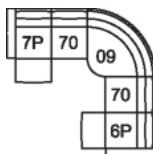

POPULAR CONFIGURATIONS

7P/70/09/70/6P
121 x 121"
308 x 308 cm