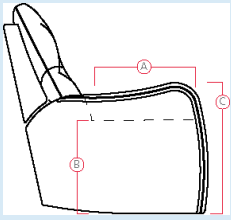

42201 YELLOWSTONE

DIMENSIONS

A - Seat Depth - 21" / 53cm

B - Seat Height - 17.5" / 44cm

C - Arm Height - 24" / 61cm

Dimensions shown as Width x Depth x Height. Specifications are correct at time of printing and are subject to change without notice.
LHF - left hand facing RHF - right hand facing IA - inside arm to inside

32 Rocker Recliner Chair
31 Wallhugger Recliner Pwr
34 Swivel Glider Recliner
38 Swivel Glider Recliner Pwr
31 x 37 x 40"
79 x 94 x 102cm
IA: 19" / 48cm

42201 YELLOWSTONE

FEATURES

- Toggle power mechanism
- Hardwood, softwood and engineered wood products; all joints pinned & glued for uniformity & strength
- Back: Premium elastic webbing offers consistent suspension for the life of the product
- Seat: Interwoven 100% elastic webbing offers consistent suspension for the life of the product

How We Measure

Height - measured from the highest point of the back pillow to the floor.

Depth - measured from the front edge of the seat cushion to the top of the back.

Width - measured from the widest point of the arm or arm pillow to the widest point of the opposite arm or arm pillow.