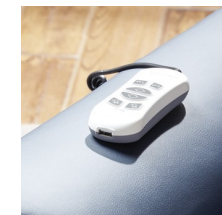

HAND HELD WAND

OPTIONS

FRAME

All Palliser frames are constructed from engineered wood products, hardwood or softwood; joints are pinned and glued for uniformity and strength.

SEATING COMFORT

Tight back cushions feature a high-quality foam core with a layer of memory foam for lavish comfort
Attached seat cushions with high-resiliency, high-density foam core with a layer of memory foam
Back Suspension: 100% premium elastic webbing to provide consistent comfort and support.
Seat Suspension: Heavy gauge sinuous springs, engineered to provide premium comfort and endurance.
Semi-attached back cushions with high-quality foam core and memory foam layer for lavish comfort

FUNCTION

Power recline, lift and layflat with hand held wand featuring USB charging and home button

COVERS

Fabric
Leather