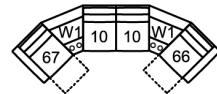

**68 Console Loveseat Power  
Recliner w/ Power Headrest**  
71 x 40 x 41"  
181 x 102 x 103 cm

**6H Armless Power Recliner  
w/ Power Headrest**  
25 x 40 x 41"  
62 x 102 x 103 cm

**W2 Console w/Storage**  
14 x 40 x 35"  
34 x 102 x 89 cm

**31 Wallhugger Power Recliner  
w/ Power Headrest**  
**39 Rocker Power Recliner w/  
Power Headrest**  
35 x 40 x 41"  
88 x 102 x 103 cm  
IA: 23" / 59 cm

**66 RHF Power Recliner w/  
Power Headrest**  
**67 LHF Power Recliner w/  
Power Headrest**  
29 x 40 x 41"  
74 x 102 x 103 cm

## POPULAR CONFIGURATIONS

**67/10/09/10/66**  
101 x 101"  
257 x 257 cm

**67/10/09/W2/10/66**  
114 x 101"  
290 x 257 cm

**67/W1/10/10/W1/66**  
111 x 111"  
282 x 282 cm

## DIMENSIONS

Seat Depth: 21" / 54 cm  
Seat Height: 20" / 50 cm  
Arm Depth: 34" / 87 cm  
Arm Height: 22" / 57 cm  
Reclined Depth: 65" / 166 cm

Dimensions shown as Width x Depth x Height.

Dimensions are correct at the time of printing and are subject to change without notice. Actual measurements for each item may vary from what is shown here. Please allow up to a +/- 1 inch difference. Availability may vary by region.