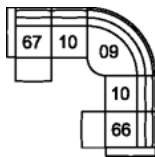

POPULAR CONFIGURATIONS

67/10/09/10/66
101 x 101"
257 x 257 cm