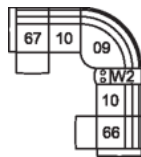

**68 Console Loveseat Power  
Recliner w/ Power Headrest**  
71 x 40 x 41"  
181 x 102 x 103 cm

**6H Armless Power Recliner  
w/ Power Headrest**  
25 x 40 x 41"  
62 x 102 x 103 cm

**W2 Console w/Storage**  
14 x 40 x 35"  
34 x 102 x 89 cm

**31 Wallhugger Power Recliner  
w/ Power Headrest**  
**39 Rocker Power Recliner w/  
Power Headrest**  
35 x 40 x 41"  
88 x 102 x 103 cm  
IA: 23" / 59 cm

**66 RHF Power Recliner w/  
Power Headrest**  
**67 LHF Power Recliner w/  
Power Headrest**  
29 x 40 x 41"  
74 x 102 x 103 cm

## POPULAR CONFIGURATIONS

**67/10/09/10/66**  
101 x 101"  
257 x 257 cm

**67/10/09/W2/10/66**  
114 x 101"  
290 x 257 cm

**67/W1/10/10/W1/66**  
111 x 111"  
282 x 282 cm

## DIMENSIONS

Seat Depth: 21" / 54 cm  
Seat Height: 20" / 50 cm  
Arm Depth: 34" / 87 cm  
Arm Height: 22" / 57 cm  
Reclined Depth: 65" / 166 cm

Dimensions shown as Width x Depth x Height.

Dimensions are correct at the time of printing and are subject to change without notice. Actual measurements for each item may vary from what is shown here. Please allow up to a +/- 1 inch difference. Availability may vary by region.