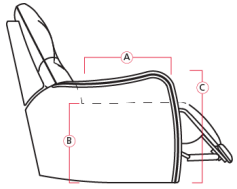

41043 TUNDRA

Dimensions shown as Width x Depth x Height. Specifications are correct at time of printing and are subject to change without notice.
LHF - left hand facing RHF - right hand facing IA - inside arm to inside

09 Corner Curve
46 x 46 x 40"
117 x 117 x 102cm

10 Armless Chair
23 x 39 x 40"
58 x 99 x 102cm

30 Armless Recliner
60 Power Armless
Recliner
23 x 39 x 40"
58 x 99 x 102cm

32 Rocker Recliner Chair
31 Wallhugger Recliner
Pwr
33 Swivel Rocker
Recliner Chair
35 Wallhugger Recliner
Chair
39 Power Rocker
Recliner
32 x 39 x 40"
81 x 99 x 102cm
IA: 17" / 43cm

51 Sofa Recliner
61 Power Sofa Recliner
78 x 39 x 40"
198 x 99 x 102cm
IA: 63" / 160cm

53 Loveseat Recliner
63 Loveseat Recliner
Power
54 x 39 x 40"
137 x 99 x 102cm
IA: 39" / 99cm

Dimensions

- A - Seat Depth - 22" / 56cm
- B - Seat Height - 20" / 51cm
- C - Arm Height - 25" / 64cm

Height - measured from the highest point of the back pillow to the floor.

Depth - measured from the front edge of the seat cushion to the top of the back.

Width - measured from the widest point of the arm or arm pillow to the widest point of the opposite arm or arm pillow.