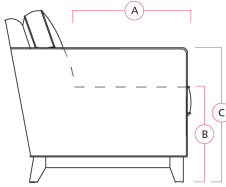

# 77625 SEATTLE

Dimensions shown as Width x Depth x Height. Specifications are correct at time of printing and are subject to change without notice.  
LHF - left hand facing RHF - right hand facing IA - inside arm to inside

01 Sofa  
96 x 39 x 33"  
244 x 99 x 84cm  
IA: 78" / 198cm

02 Chair  
44 x 39 x 33"  
112 x 99 x 84cm  
IA: 26" / 66cm

03 Loveseat  
71 x 39 x 33"  
180 x 99 x 84cm  
IA: 52" / 132cm

04 Ottoman  
39 x 28 x 18"  
99 x 71 x 46cm

## Dimensions

- A - Seat Depth - 23.5" / 60cm
- B - Seat Height - 17.5" / 44cm
- C - Arm Height - 23.5" / 60cm

### How We Measure

**Height** - measured from the highest point of the back pillow to the floor.

**Depth** - measured from the front edge of the seat cushion to the top of the back.

**Width** - measured from the widest point of the arm or arm pillow to the widest point of the opposite arm or arm pillow.