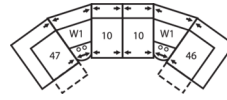

Dimensions

- A - Seat Depth - 20" / 51cm
- B - Seat Height - 18.5" / 47cm
- C - Arm Height - 25" / 64cm

Features

- Hardwood, softwood and engineered wood products; all joints pinned & glued for uniformity & strength
- Back: Premium elastic webbing offers consistent suspension for the life of the product
- Seat: 8 gauge sinuous wire springs for superior ride and comfort
- Back filled with blown fibre
- Chaise styling for ultimate comfort and support in full recline
- Available with or without LED ground lighting and cupholders
- Toggle power mechanism
- Touch button for power operation

Depth - measured from the front edge of the seat cushion to the top of the back.

Width - measured from the widest point of the arm or arm pillow to the widest point of the opposite arm or arm pillow.

Arm Height - measured from the top of the arm to the floor.

106 x 106"

269 x 269cm

3-Seat Console Separated Reclining Sectional

116 x 66"

295 x 168cm

4-Seat Wedge Separated Angled Reclining Sectional with Loveseat

150 x 76"

381 x 193cm

3-Seat Wedge Separated Angled Reclining Sectional

112 x 70"

284 x 178cm

4-Seat Wedge Separated Angled Reclining Sectional

155 x 74"

394 x 188cm

4-Seat Console Separated Reclining Sectional

153 x 66"