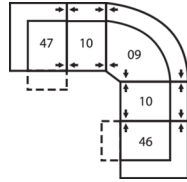

5-Seat Curved Corner Large Reclining Sectional

106 x 106"

269 x 269cm