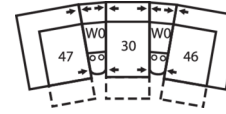

Dimensions

- A - Seat Depth - 20" / 51cm
- B - Seat Height - 18.5" / 47cm
- C - Arm Height - 25" / 64cm

Features

- Hardwood, softwood and engineered wood products; all joints pinned & glued for uniformity & strength
- Back: Premium elastic webbing offers consistent suspension for the life of the product
- Seat: 8 gauge sinuous wire springs for superior ride and comfort
- Back filled with blown fibre
- Chaise styling for ultimate comfort and support in full recline
- Available with or without LED ground lighting and cupholders
- Toggle power mechanism
- Touch button for power operation

51 Sofa Recliner
61 Power Sofa Recliner
88 x 40 x 39"
224 x 102 x 99cm
IA: 66" / 168cm

53 Loveseat Recliner
63 Loveseat Recliner Power
64 x 40 x 39"
163 x 102 x 99cm
IA: 43" / 109cm

58 Loveseat Console
68 Loveseat Console Pwr
77 x 40 x 39"
196 x 102 x 99cm

106 x 106"

269 x 269cm

3-Seat Console Separated Reclining Sectional

116 x 66"

295 x 168cm

4-Seat Wedge Separated Angled Reclining Sectional with Loveseat

150 x 76"

381 x 193cm

3-Seat Wedge Separated Angled Reclining Sectional

112 x 70"

284 x 178cm

4-Seat Wedge Separated Angled Reclining Sectional

155 x 74"

394 x 188cm

4-Seat Console Separated Reclining Sectional

153 x 66"