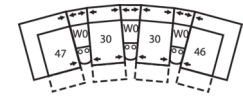

106 x 106"

269 x 269cm

3-Seat Console Separated Reclining Sectional

116 x 66"

295 x 168cm

4-Seat Wedge Separated Angled Reclining Sectional with Loveseat

150 x 76"

381 x 193cm

3-Seat Wedge Separated Angled Reclining Sectional

112 x 70"

284 x 178cm

4-Seat Wedge Separated Angled Reclining Sectional

155 x 74"

394 x 188cm

4-Seat Console Separated Reclining Sectional

153 x 66"