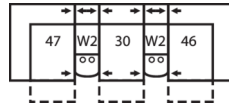

Dimensions

- A - Seat Depth - 20" / 51cm
- B - Seat Height - 18.5" / 47cm
- C - Arm Height - 25" / 64cm

Features

- Hardwood, softwood and engineered wood products; all joints pinned & glued for uniformity & strength
- Back: Premium elastic webbing offers consistent suspension for the life of the product
- Seat: 8 gauge sinuous wire springs for superior ride and comfort
- Back filled with blown fibre
- Chaise styling for ultimate comfort and support in full recline
- Available with or without LED ground lighting and cupholders
- Toggle power mechanism
- Touch button for power operation

106 x 106"

269 x 269cm

3-Seat Console Separated Reclining Sectional

116 x 66"

295 x 168cm

4-Seat Wedge Separated Angled Reclining Sectional with Loveseat

150 x 76"

381 x 193cm