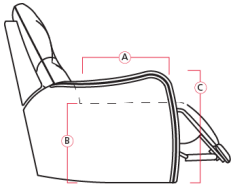

41034 PROVIDENCE

Dimensions shown as Width x Depth x Height. Specifications are correct at time of printing and are subject to change without notice.
LHF - left hand facing RHF - right hand facing IA - inside arm to inside

04 Home Theater Ottoman
44 x 28 x 19"
112 x 71 x 48cm

09 Corner Curve
48 x 48 x 39"
122 x 122 x 99cm

10 Armless Chair
24 x 40 x 39"
61 x 102 x 99cm

30 Armless Recliner
60 Power Armless Recliner
24 x 40 x 39"
61 x 102 x 99cm

Dimensions

- A - Seat Depth - 20" / 51cm
- B - Seat Height - 18.5" / 47cm
- C - Arm Height - 25" / 64cm

Features

- Hardwood, softwood and engineered wood products; all joints pinned & glued for uniformity & strength
- Back: Premium elastic webbing offers consistent suspension for the life of the product
- Seat: 8 gauge sinuous wire springs for superior ride and comfort
- Back filled with blown fibre
- Chaise styling for ultimate comfort and support in full recline
- Available with or without LED ground lighting and cupholders
- Toggle power mechanism
- Touch button for power operation

Depth - measured from the front edge of the seat cushion to the top of the back.

Width - measured from the widest point of the arm or arm pillow to the widest point of the opposite arm or arm pillow.

Arm Height - measured from the top of the arm to the floor.