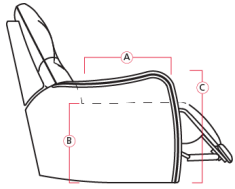

41049 OAKWOOD

Dimensions shown as Width x Depth x Height. Specifications are correct at time of printing and are subject to change without notice.
LHF - left hand facing RHF - right hand facing IA - inside arm to inside

09 Corner Curve
46 x 46 x 41"
117 x 117 x 104cm

10 Armless Chair
24 x 37 x 41"
61 x 94 x 104cm

30 Armless Recliner
24 x 37 x 41"
61 x 94 x 104cm

31 Wallhugger Recliner
Pwr
35 x 37 x 41"
89 x 94 x 104cm
IA: 22" / 56cm

32 Rocker Recliner Chair
35 x 37 x 41"
89 x 94 x 104cm
IA: 22" / 56cm

33 Swivel Recliner Chair
35 x 37 x 42"
89 x 94 x 107cm
IA: 22" / 56cm

Dimensions

- A - Seat Depth - 20" / 51cm
- B - Seat Height - 20" / 51cm
- C - Arm Height - 23.5" / 60cm

Depth - measured from the front edge of the seat cushion to the top of the back.

Width - measured from the widest point of the arm or arm pillow to the widest point of the opposite arm or arm pillow.

Arm Height - measured from the top of the arm to the floor.