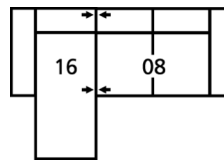

Dimensions

- A - Seat Depth - 22" / 56cm
- B - Seat Height - 20.5" / 52cm
- C - Arm Height - 26" / 66cm

Features

- Hardwood, softwood and engineered wood products; all joints pinned & glued for uniformity & strength
- Back: Premium elastic webbing offers consistent suspension for the life of the product
- Seat: Interwoven 100% elastic webbing offers consistent suspension for the life of the product
- Back filled with blown fibre

4-Seat Corner Sectional with Chaise Lounge
84 x 94"
213 x 239cm

5-Seat Sofa Sectional with Chaise
136 x 60"
345 x 152cm

6-Seat Corner Sectional
118 x 93"
300 x 236cm

6-Seat Curved Sectional
159 x 38"
404 x 97cm

6-Seat Corner Curve Sectional with 5-Seat Corner Curve Sectional Chaise
128 x 106"
325 x 269cm

6-Seat Corner Curve Sectional with 5-Seat Corner Curve Sectional Chaise
106 x 106"
269 x 269cm

4-Seat Sofa Sectional with Chaise
112 x 60"
284 x 152cm

5-Seat Corner Sectional with Chaise Lounge
118 x 84"
300 x 213cm

3-Seat Sofa Sectional with Chaise
90 x 60"
229 x 152cm

5-Seat Corner Sectional
94 x 93"
239 x 236cm