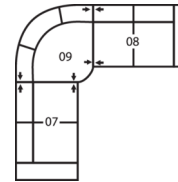

Depth - measured from the front edge of the seat cushion to the top of the back.

Width - measured from the widest point of the arm or arm pillow to the widest point of the opposite arm or arm pillow.

Arm Height - measured from the top of the arm to the floor.

4-Seat Corner Sectional with Chaise Lounge
84 x 94"
213 x 239cm

5-Seat Sofa Sectional with Chaise
136 x 60"
345 x 152cm

6-Seat Corner Sectional
118 x 93"
300 x 236cm

6-Seat Curved Sectional
159 x 38"
404 x 97cm

6-Seat Corner Curve Sectional with 5-Seat Corner Curve Sectional Chaise
128 x 106"
325 x 269cm

6-Seat Corner Curve Sectional with 5-Seat Corner Curve Sectional Chaise
106 x 106"
269 x 269cm

4-Seat Sofa Sectional with Chaise
112 x 60"
284 x 152cm

5-Seat Corner Sectional with Chaise Lounge
118 x 84"
300 x 213cm

3-Seat Sofa Sectional with Chaise
90 x 60"
229 x 152cm

5-Seat Corner Sectional
94 x 93"
239 x 236cm