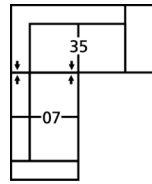

4-Seat Corner Sectional with Chaise Lounge
84 x 94"
213 x 239cm