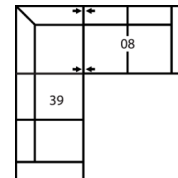

Dimensions

- A - Seat Depth - 22" / 56cm
- B - Seat Height - 20.5" / 52cm
- C - Arm Height - 26" / 66cm

Features

- Hardwood, softwood and engineered wood products; all joints pinned & glued for uniformity & strength
- Back: Premium elastic webbing offers consistent suspension for the life of the product
- Seat: Interwoven 100% elastic webbing offers consistent suspension for the life of the product
- Back filled with blown fibre

4-Seat Corner Sectional with Chaise Lounge
84 x 94"
213 x 239cm

5-Seat Sofa Sectional with Chaise
136 x 60"
345 x 152cm

6-Seat Corner Sectional
118 x 93"
300 x 236cm

6-Seat Curved Sectional
159 x 38"
404 x 97cm

6-Seat Corner Curve Sectional with 5-Seat Corner Curve Sectional Chaise
128 x 106"
325 x 269cm

6-Seat Corner Curve Sectional with 5-Seat Corner Curve Sectional Chaise
106 x 106"
269 x 269cm

4-Seat Sofa Sectional with Chaise
112 x 60"
284 x 152cm

5-Seat Corner Sectional with Chaise Lounge
118 x 84"
300 x 213cm

3-Seat Sofa Sectional with Chaise
90 x 60"
229 x 152cm

5-Seat Corner Sectional
94 x 93"
239 x 236cm