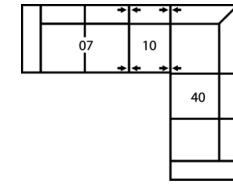

77328 LEEDS

Dimensions shown as Width x Depth x Height. Specifications are correct at time of printing and are subject to change without notice.
LHF - left hand facing RHF - right hand facing IA - inside arm to inside

Dimensions

- A - Seat Depth - 22" / 56cm
- B - Seat Height - 20.5" / 52cm
- C - Arm Height - 26" / 66cm

Features

- Hardwood, softwood and engineered wood products; all joints pinned & glued for uniformity & strength
- Back: Premium elastic webbing offers consistent suspension for the life of the product
- Seat: Interwoven 100% elastic webbing offers consistent suspension for the life of the product
- Back filled with blown fibre

Depth - measured from the front edge of the seat cushion to the top of the back.

Width - measured from the widest point of the arm or arm pillow to the widest point of the opposite arm or arm pillow.

Arm Height - measured from the top of the arm to the floor.

4-Seat Corner Sectional with Chaise Lounge
84 x 94"
213 x 239cm

5-Seat Sofa Sectional with Chaise
136 x 60"
345 x 152cm

6-Seat Corner Sectional
118 x 93"
300 x 236cm

6-Seat Curved Sectional
159 x 38"
404 x 97cm