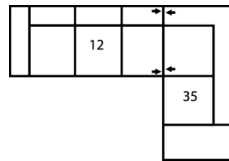

77328 LEEDS

Dimensions shown as Width x Depth x Height. Specifications are correct at time of printing and are subject to change without notice.
LHF - left hand facing RHF - right hand facing IA - inside arm to inside

Dimensions

- A - Seat Depth - 22" / 56cm
- B - Seat Height - 20.5" / 52cm
- C - Arm Height - 26" / 66cm

Features

- Hardwood, softwood and engineered wood products; all joints pinned & glued for uniformity & strength
- Back: Premium elastic webbing offers consistent suspension for the life of the product
- Seat: Interwoven 100% elastic webbing offers consistent suspension for the life of the product
- Back filled with blown fibre

4-Seat Corner Sectional with Chaise Lounge
84 x 94"
213 x 239cm

5-Seat Sofa Sectional with Chaise
136 x 60"
345 x 152cm

6-Seat Corner Sectional
118 x 93"
300 x 236cm

6-Seat Curved Sectional
159 x 38"
404 x 97cm

6-Seat Corner Curve Sectional with 5-Seat Corner Curve Sectional Chaise
128 x 106"
325 x 269cm

6-Seat Corner Curve Sectional with 5-Seat Corner Curve Sectional Chaise
106 x 106"
269 x 269cm

4-Seat Sofa Sectional with Chaise
112 x 60"
284 x 152cm