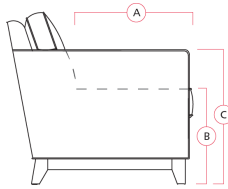

77328 LEEDS

Dimensions shown as Width x Depth x Height. Specifications are correct at time of printing and are subject to change without notice.
LHF - left hand facing RHF - right hand facing IA - inside arm to inside

Dimensions

- A - Seat Depth - 22" / 56cm
- B - Seat Height - 20.5" / 52cm
- C - Arm Height - 26" / 66cm

Features

- Hardwood, softwood and engineered wood products; all joints pinned & glued for uniformity & strength
- Back: Premium elastic webbing offers consistent suspension for the life of the product
- Seat: Interwoven 100% elastic webbing offers consistent suspension for the life of the product
- Back filled with blown fibre