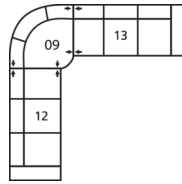

7-Seat Corner Curve Sectional
128 x 128"
325 x 325cm