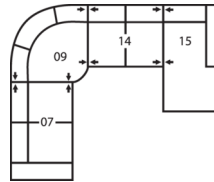

Dimensions

- A - Seat Depth - 22" / 56cm
- B - Seat Height - 20.5" / 52cm
- C - Arm Height - 26" / 66cm

Features

- Hardwood, softwood and engineered wood products; all joints pinned & glued for uniformity & strength
- Back: Premium elastic webbing offers consistent suspension for the life of the product
- Seat: Interwoven 100% elastic webbing offers consistent suspension for the life of the product
- Back filled with blown fibre

Depth - measured from the front edge of the seat cushion to the top of the back.

Width - measured from the widest point of the arm or arm pillow to the widest point of the opposite arm or arm pillow.

Arm Height - measured from the top of the arm to the floor.

4-Seat Corner Sectional with Chaise Lounge
84 x 94"
213 x 239cm

5-Seat Sofa Sectional with Chaise
136 x 60"
345 x 152cm

6-Seat Corner Sectional
118 x 93"
300 x 236cm

6-Seat Curved Sectional
159 x 38"
404 x 97cm

6-Seat Corner Curve Sectional with 5-Seat Corner Curve Sectional Chaise
128 x 106"
325 x 269cm

6-Seat Corner Curve Sectional with 5-Seat Corner Curve Sectional Chaise
106 x 106"
269 x 269cm

4-Seat Sofa Sectional with Chaise
112 x 60"
284 x 152cm