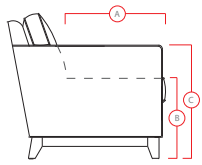

77289 / 70289 REED

PALLISER[®]
My Home, My Style, My Way™

DIMENSIONS SHOWN AS WIDTH X DEPTH X HEIGHT.
SPECIFICATIONS ARE CORRECT AT TIME OF PRINTING AND ARE SUBJECT TO CHANGE WITHOUT NOTICE.
LHF – LEFT HAND FACING RHF – RIGHT HAND FACING IA – INSIDE ARM TO INSIDE ARM