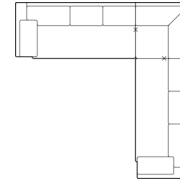

Dimensions

- A - Seat Depth - 23" / 58cm
- B - Seat Height - 16" / 41cm
- C - Arm Height - 23 23" / NaNcm

Features

- Hardwood, softwood and engineered wood products; all joints pinned & glued for uniformity & strength
- Back: Premium elastic webbing offers consistent suspension for the life of the product
- Seat: Interwoven 100% elastic webbing offers consistent suspension for the life of the product
- High resilience seat foam for superior durability and comfort
- Back filled with blown fibre

Depth - measured from the front edge of the seat cushion to the top of the back.

Width - measured from the widest point of the arm or arm pillow to the widest point of the opposite arm or arm pillow.

Arm Height - measured from the top of the arm to the floor.

Reclining Chairs, Sofabed Mechanisms and Sofabed Mattresses - two year warranty

Seat Cushion Foam and Fibre-filled Components - five year pro-rated warranty

Configuration CB

102 x 102"

259 x 259cm

4-Seat Corner Sectional with Chaise Lounge

102 x 88"

259 x 224cm

7-Seat Corner Sectional

126 x 126"

320 x 320cm

5-Seat Corner Sectional with Chaise Lounge

126 x 88"

320 x 224cm