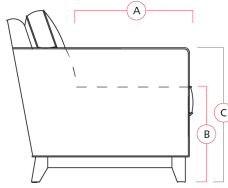

77319 MIAMI

Dimensions shown as Width x Depth x Height. Specifications are correct at time of printing and are subject to change without notice.
LHF - left hand facing RHF - right hand facing IA - inside arm to inside

Dimensions

- A - Seat Depth - 23" / 58cm
- B - Seat Height - 16" / 41cm
- C - Arm Height - 23 23" / NaNcm

Features

- Hardwood, softwood and engineered wood products; all joints pinned & glued for uniformity & strength
- Back: Premium elastic webbing offers consistent suspension for the life of the product
- Seat: Interwoven 100% elastic webbing offers consistent suspension for the life of the product
- High resilience seat foam for superior durability and comfort
- Back filled with blown fibre

Depth - measured from the front edge of the seat cushion to the top of the back.

Width - measured from the widest point of the arm or arm pillow to the widest point of the opposite arm or arm pillow.

Arm Height - measured from the top of the arm to the floor.