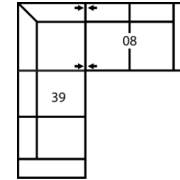

# 77492 VICEROY

Dimensions shown as Width x Depth x Height. Specifications are correct at time of printing and are subject to change without notice.  
LHF - left hand facing RHF - right hand facing IA - inside arm to inside

### How We Measure

**Height** - measured from the highest point of the back pillow to the floor.

**Depth** - measured from the front edge of the seat cushion to the top of the back.

**Width** - measured from the widest point of the arm or arm pillow to the widest point of the opposite arm or arm pillow.

**Arm Height** - measured from the top of the arm to the floor.

**Seat Height** - measured from the crown of the seat cushion to the floor.

**Seat Cushion Foam and Fibre-filled Components** - five year pro-rated warranty

**6-Seat Corner Sectional**  
114 x 90"  
290 x 229cm

**3-Seat Sofa Sectional with Chaise**  
86 x 64"  
218 x 163cm

**5-Seat Corner Sectional**  
91 x 90"  
231 x 229cm