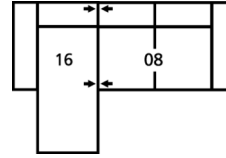

3-Seat Sofa Sectional with Chaise
86 x 64"
218 x 163cm