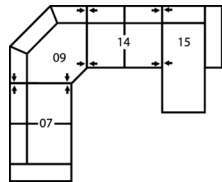

# 77492 VICEROY

Dimensions shown as Width x Depth x Height. Specifications are correct at time of printing and are subject to change without notice.  
LHF - left hand facing RHF - right hand facing IA - inside arm to inside

**Arm Height** - measured from the top of the arm to the floor.

**Seat Height** - measured from the crown of the seat cushion to the floor.

**Seat Cushion Foam and Fibre-filled Components** - five year pro-rated warranty

**6-Seat Corner Sectional**  
114 x 90"  
290 x 229cm

**3-Seat Sofa Sectional with Chaise**  
86 x 64"  
218 x 163cm

**5-Seat Corner Sectional**  
91 x 90"  
231 x 229cm

**4-Seat Angled Sectional**  
124 x 46"  
315 x 117cm

**6-Seat Corner Curve Sectional with 6-Seat Angled Wedge Sectional Chaise**  
124 x 101"  
315 x 257cm

**6-Seat Angled Wedge Sectional Chaise**  
149 x 51"  
378 x 130cm