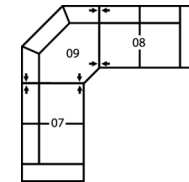

# 77492 VICEROY

Dimensions shown as Width x Depth x Height. Specifications are correct at time of printing and are subject to change without notice.  
LHF - left hand facing RHF - right hand facing IA - inside arm to inside

### How We Measure

**Height** - measured from the highest point of the back pillow to the floor.

**Depth** - measured from the front edge of the seat cushion to the top of the back.

**Width** - measured from the widest point of the arm or arm pillow to the widest point of the opposite arm or arm pillow.

**4-Seat Angled Sectional**  
124 x 46"  
315 x 117cm

**6-Seat Corner Curve Sectional with 6-Seat Angled Wedge Sectional Chaise**  
124 x 101"  
315 x 257cm

**6-Seat Angled Wedge Sectional Chaise**  
149 x 51"  
378 x 130cm

**4-Seat Angled Wedge Corner Sectional with Bumper**  
113 x 91"  
287 x 231cm

**5-Seat Corner Curve Sectional**  
101 x 101"  
257 x 257cm