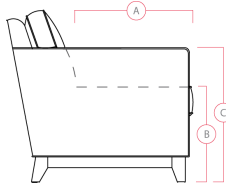

# 77492 VICEROY

Dimensions shown as Width x Depth x Height. Specifications are correct at time of printing and are subject to change without notice.  
LHF - left hand facing RHF - right hand facing IA - inside arm to inside

## Dimensions

- A - Seat Depth - 21" / 53cm
- B - Seat Height - 19" / 48cm
- C - Arm Height - 25" / 64cm

### How We Measure

**Height** - measured from the highest point of the back pillow to the floor.

**Depth** - measured from the front edge of the seat cushion to the top of the back.

**Width** - measured from the widest point of the arm or arm pillow to the widest point of the opposite arm or arm pillow.