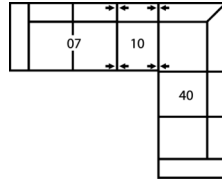

6-Seat Corner Sectional
114 x 90"
290 x 229cm