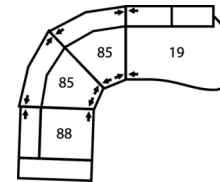

# 77492 VICEROY

Dimensions shown as Width x Depth x Height. Specifications are correct at time of printing and are subject to change without notice.  
LHF - left hand facing RHF - right hand facing IA - inside arm to inside

**Arm Height** - measured from the top of the arm to the floor.

**Seat Height** - measured from the crown of the seat cushion to the floor.

**Seat Cushion Foam and Fibre-filled Components** - five year pro-rated warranty

**6-Seat Corner Sectional**  
114 x 90"  
290 x 229cm

**3-Seat Sofa Sectional with Chaise**  
86 x 64"  
218 x 163cm

**5-Seat Corner Sectional**  
91 x 90"  
231 x 229cm

**4-Seat Angled Sectional**  
124 x 46"  
315 x 117cm

**6-Seat Corner Curve Sectional with 6-Seat Angled Wedge Sectional Chaise**  
124 x 101"  
315 x 257cm

**6-Seat Angled Wedge Sectional Chaise**  
149 x 51"  
378 x 130cm