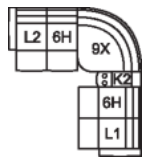

61 Sofa Power Recliner w/ Power Headrest
L6 Sofa Power Recliner w/ Power Headrest & Power Lumbar
86 x 41 x 43"
218 x 105 x 108 cm
IA: 67" / 171 cm

63 Loveseat Power Recliner w/ Power Headrest
L7 Loveseat Power Recliner w/ Power Headrest & Power Lumbar
63 x 41 x 43"
160 x 105 x 108 cm
IA: 44" / 112 cm

66 RHF Power Recliner w/ Power Headrest
67 LHF Power Recliner w/ Power Headrest
33 x 41 x 43"
84 x 105 x 108 cm

68 Console Loveseat Power Recliner w/ Power Headrest
L8 Console Loveseat Recliner Power w/ Power Headrest & Power Lumbar
77 x 41 x 43"
194 x 105 x 108 cm

L1 RHF Pwr Recl Pwr/HR Pwr Lumbar
L2 LHF Pwr Recl Pwr/HR Pwr Lumbar
33 x 41 x 43"
84 x 105 x 108 cm

POPULAR CONFIGURATIONS

L2/6H/9X/6H/L1
110 x 110"
280 x 280 cm

L2/6H/9X/K2/6H/L1
123 x 110"
313 x 280 cm

L2/K1/6H/6H/K1/L1
112 x 112"
285 x 285 cm

DIMENSIONS

Seat Depth: 21" / 55 cm
Seat Height: 19" / 48 cm
Arm Depth: 32" / 82 cm
Arm Height: 25" / 64 cm
Reclined Depth: 68" / 173 cm

Dimensions shown as Width x Depth x Height.