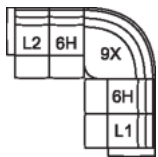

61 Sofa Power Recliner w/ Power Headrest
L6 Sofa Power Recliner w/ Power Headrest & Power Lumbar
86 x 41 x 43"
218 x 105 x 108 cm
IA: 67" / 171 cm

63 Loveseat Power Recliner w/ Power Headrest
L7 Loveseat Power Recliner w/ Power Headrest & Power Lumbar
63 x 41 x 43"
160 x 105 x 108 cm
IA: 44" / 112 cm

66 RHF Power Recliner w/ Power Headrest
67 LHF Power Recliner w/ Power Headrest
33 x 41 x 43"
84 x 105 x 108 cm

68 Console Loveseat Power Recliner w/ Power Headrest
L8 Console Loveseat Recliner Power w/ Power Headrest & Power Lumbar
77 x 41 x 43"
194 x 105 x 108 cm

L1 RHF Pwr Recl Pwr/HR Pwr Lumbar
L2 LHF Pwr Recl Pwr/HR Pwr Lumbar
33 x 41 x 43"
84 x 105 x 108 cm

POPULAR CONFIGURATIONS

L2/6H/9X/6H/L1
110 x 110"
280 x 280 cm

L2/6H/9X/K2/6H/L1
123 x 110"
313 x 280 cm

L2/K1/6H/6H/K1/L1
112 x 112"
285 x 285 cm

DIMENSIONS

Seat Depth: 21" / 55 cm
Seat Height: 19" / 48 cm
Arm Depth: 32" / 82 cm
Arm Height: 25" / 64 cm
Reclined Depth: 68" / 173 cm

Dimensions shown as Width x Depth x Height.