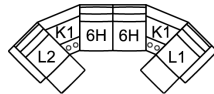

61 Sofa Power Recliner w/ Power Headrest
L6 Sofa Power Recliner w/ Power Headrest & Power Lumbar
86 x 41 x 43"
218 x 105 x 108 cm
IA: 67" / 171 cm

63 Loveseat Power Recliner w/ Power Headrest
L7 Loveseat Power Recliner w/ Power Headrest & Power Lumbar
63 x 41 x 43"
160 x 105 x 108 cm
IA: 44" / 112 cm

66 RHF Power Recliner w/ Power Headrest
67 LHF Power Recliner w/ Power Headrest
33 x 41 x 43"
84 x 105 x 108 cm

68 Console Loveseat Power Recliner w/ Power Headrest
L8 Console Loveseat Recliner Power w/ Power Headrest & Power Lumbar
77 x 41 x 43"
194 x 105 x 108 cm

L1 RHF Pwr Recl Pwr/HR Pwr Lumbar
L2 LHF Pwr Recl Pwr/HR Pwr Lumbar
33 x 41 x 43"
84 x 105 x 108 cm

POPULAR CONFIGURATIONS

L2/6H/9X/6H/L1
110 x 110"
280 x 280 cm

L2/6H/9X/K2/6H/L1
123 x 110"
313 x 280 cm

L2/K1/6H/6H/K1/L1
112 x 112"
285 x 285 cm

DIMENSIONS

Seat Depth: 21" / 55 cm
Seat Height: 19" / 48 cm
Arm Depth: 32" / 82 cm
Arm Height: 25" / 64 cm
Reclined Depth: 68" / 173 cm

Dimensions shown as Width x Depth x Height.