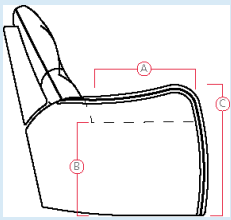

43207 JASPER

DIMENSIONS

- A - Seat Depth - 22" / 56cm
- B - Seat Height - 19" / 48cm
- C - Arm Height - 24" / 61cm

Dimensions shown as Width x Depth x Height. Specifications are correct at time of printing and are subject to change without notice.
LHF - left hand facing RHF - right hand facing IA - inside arm to inside

31 Wallhugger Recliner Pwr
28 x 36 x 39"
71 x 91 x 99cm
IA: 19" / 48cm

32 Rocker Recliner Chair
28 x 36 x 39"
71 x 91 x 99cm
IA: 19" / 48cm

34 Swivel Glider Recliner
28 x 36 x 39"
71 x 91 x 99cm
IA: 19" / 48cm

38 Swivel Glider Recliner Pwr
28 x 36 x 39"
71 x 91 x 99cm
IA: 19" / 48cm

43207 JASPER

FEATURES

- Hardwood, softwood and engineered wood products; all joints pinned & glued for uniformity & strength
- Back: Premium elastic webbing offers consistent suspension for the life of the product
- Seat: Interwoven 100% elastic webbing offers consistent suspension for the life of the product
- Chaise styling for ultimate comfort and support in full recline
- Removable swivel table, stores in arm
- Available with or without LED ground lighting and cupholders
- Available with or without tray tables
- Touch button for power operation

How We Measure

Height - measured from the highest point of the back pillow to the floor.

Depth - measured from the front edge of the seat cushion to the top of the back.

Width - measured from the widest point of the arm or arm pillow to the widest point of the opposite arm or arm pillow.