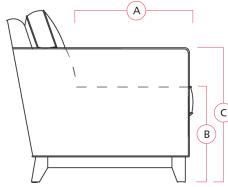

77287 INDIA

PALLISER®
My Home, My Style, My Way™

Dimensions shown as Width x Depth x Height. Specifications are correct at time of printing and are subject to change without notice.
LHF - left hand facing RHF - right hand facing IA - inside arm to inside

01 Sofa
83 x 39 x 36"
211 x 99 x 91cm
IA: 69" / 175cm

02 Chair
37 x 39 x 36"
94 x 99 x 91cm
IA: 23" / 58cm

03 Loveseat
60 x 39 x 36"
152 x 99 x 91cm
IA: 46" / 117cm

04 Ottoman
22 x 22 x 16"
56 x 56 x 41cm

62 Pushback Chair
37 x 35 x 40"
94 x 89 x 102cm
IA: 22" / 56cm

Dimensions

A - Seat Depth - 21" / 53cm

B - Seat Height - 20" / 51cm

C - Arm Height - 26" / 66cm

Features

- Hardwood, softwood and engineered wood products; all joints pinned & glued for uniformity & strength
- Back: 11 or 12 gauge sinuous springs which are engineered to provide lasting comfort and strength
- Seat: 8 gauge sinuous wire springs for superior ride and comfort
- High resilience seat foam for superior durability and comfort
- Back filled with blown fibre

Width - measured from the widest point of the arm or arm pillow to the widest point of the opposite arm or arm pillow.

Arm Height - measured from the top of the arm to the floor.

Seat Height - measured from the crown of the seat cushion to the floor.