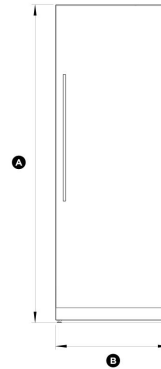

RS3084SRK1

Integrated Column Refrigerator 30", Stainless Steel Interior

Integrated

This Integrated Fisher & Paykel Column Refrigerator is right hinge with a stainless steel interior. It can be installed separately or together with different sized Integrated Column Refrigeration for true design freedom.

Stainless steel interior

Dimensions

Depth	24"
Height	Ⓐ 84"
Width	Ⓑ 29 3/4"

Features & Benefits

Mix & match

Integrated Column Refrigeration gives you the freedom to mix and match. Different sized Column Fridges and Freezers can be installed separately or paired. Finish them with our stainless steel door panels or customise to match your own kitchen cabinetry.