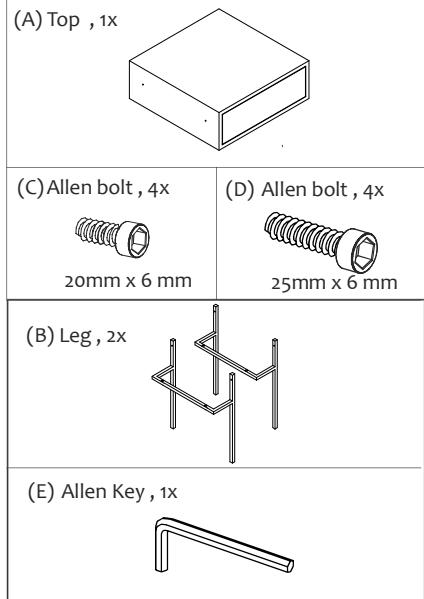

MOE'S

home collection

ASSEMBLY INSTRUCTIONS.

TOBIN SIDE TABLE

JD-1002-12

THANK YOU FOR YOUR PURCHASE!

PARTS AND HARDWARE.

STEP 1.

STEP 2.

STEP 3.

NOTES.

Thank you for purchasing this quality product! Be sure to check all packing material carefully for small part that may have come loose inside the carton during shipping.

CAUTION: The item is heavy, assembly should be performed by two people.