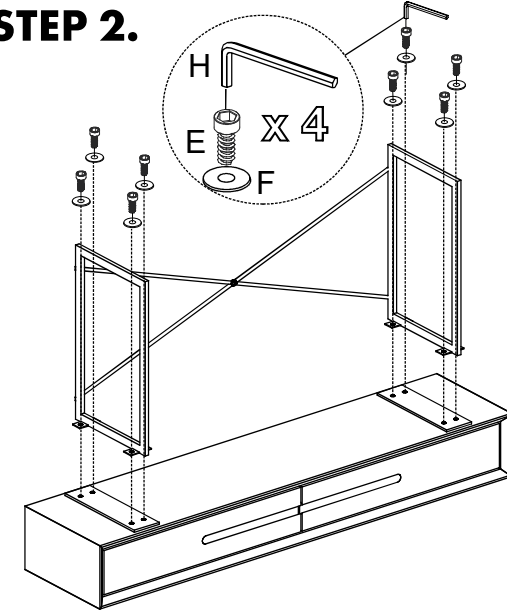

PARTS AND HARDWARE.

(A) Top , 1x 	
(C) Washer, 4x 	(D) Allen bolt , 4x 15mm x 8 mm
(E) Washer, 8x 	(F) Allen bolt , 8x 20mm x 8 mm
(B) Leg , 2x 	(G) 'X' Support , 1x
(H) Allen Key , 1x 	

NOTES.

Thank you for purchasing this quality product! Be sure to check all packing material carefully for small part that may have come loose inside the carton during shipping.

CAUTION: The item is heavy, assembly should be performed by two people.

STEP 1.

STEP 2.

STEP 3.