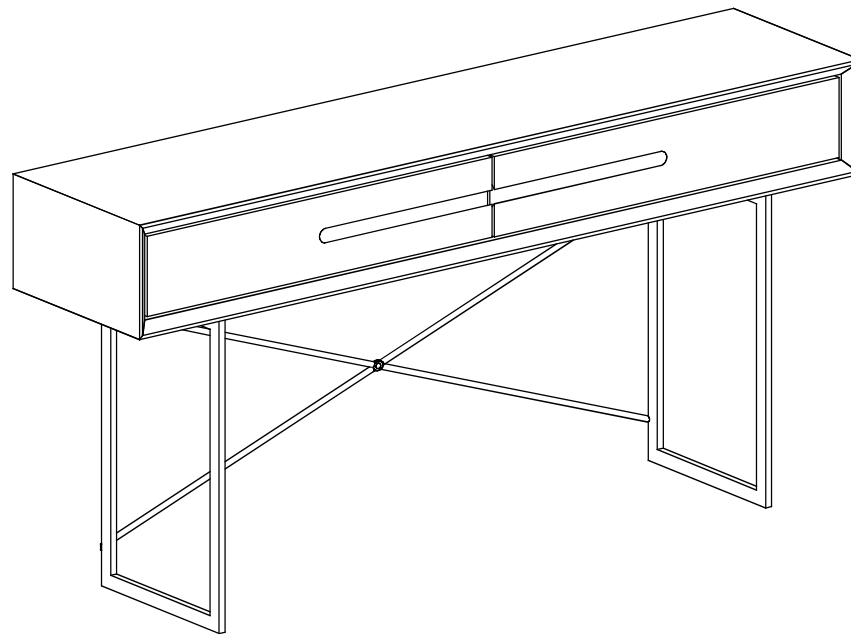

MOE'S

home collection

ASSEMBLY INSTRUCTIONS.

VIENNA CONSOLE TABLE

JD-1015-21

THANK YOU FOR YOUR PURCHASE!

PARTS AND HARDWARE.

(A) Top , 1x 	
(C) Washer, 4x 	(D) Allen bolt , 4x 15mm x 8 mm 
(E) Washer, 8x 	(F) Allen bolt , 8x 20mm x 8 mm 
(B) Leg , 2x 	(G) 'X' Support , 1x 
(H) Allen Key , 1x 	