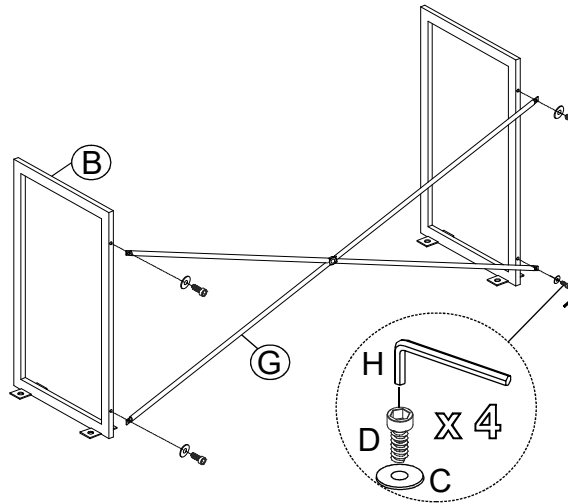

PARTS AND HARDWARE.

(A) Top , 1x 	
(C) Washer, 4x 	(D) Allen bolt , 4x 15mm x 8 mm
(E) Washer, 8x 	(F) Allen bolt , 8x 20mm x 8 mm
(B) Leg , 2x 	(G) 'X' Support , 1x
(H) Allen Key , 1x 	

NOTES.

Thank you for purchasing this quality product! Be sure to check all packing material carefully for small part that may have come loose inside the carton during shipping.

CAUTION: The item is heavy, assembly should be performed by two people.

STEP 1.