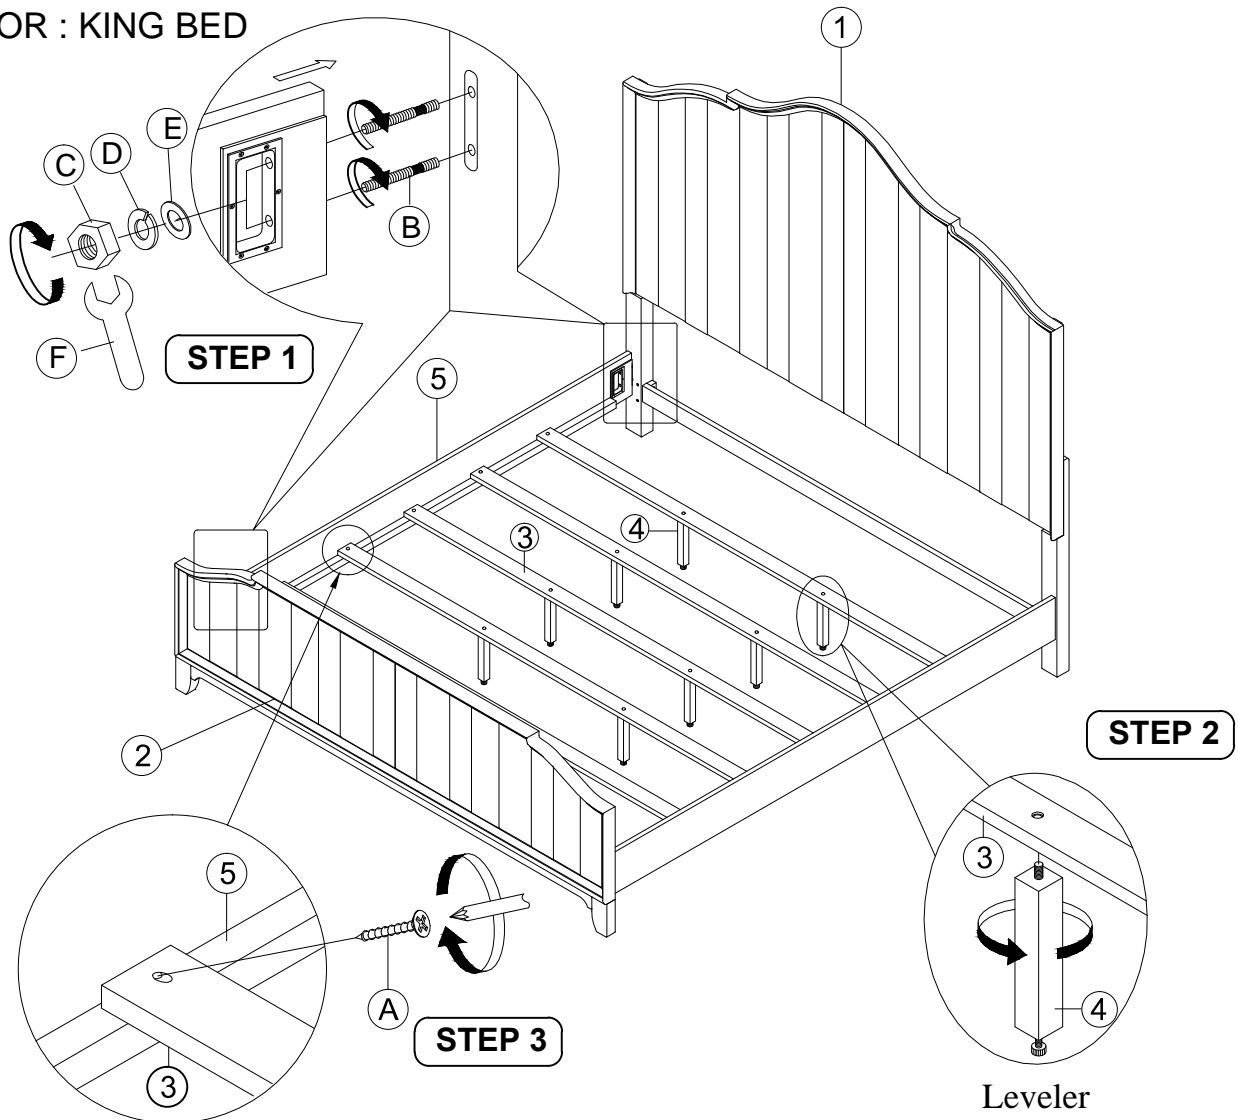

ITEM#: 652-BR15/ BR16/ BR90/ BR90C

DESCRIPTION: King Panel Headboard/
Footboard & Panel Bed Rails
Cali King Panel Bed Rails

Thank you for purchasing this quality product. Be sure to check all packing material carefully for small Hardware which may have come loose inside the carton during shipment. Identify and count all Hardware and compare with the Hardware List Below.

PARTS LIST			
No.	Description	Drawing	Qty.
①	Panel Headboard		1 Pc
②	Footboard		1 Pc
③	Slats		5 Pcs
④	Slat support		10Pcs
⑤	Panel Bed Rails		2 Pcs

FOOTBOARD HARDWARE LIST			
Ⓐ	Screw M4 x 32mm		10 Pcs
BED RAILS HARDWARE LIST			
Ⓑ	Hanger Bolt Ø5/16" x 89mm		8 Pcs
Ⓒ	Hexagon Nut Ø5/16"		8 Pcs
Ⓓ	Spring Washer Ø5/16"		8 Pcs
Ⓔ	Flat Washer Ø5/16" x14mm x2mm		8 Pcs
Ⓕ	Wrench 12mm		1 Pc

FOR : KING BED

ITEM#: 652-BR15/ BR16/ BR90/ BR90C

DESCRIPTION: King Panel Headboard/
Footboard & Panel Bed Rails
Cali King Panel Bed Rails

Thank you for purchasing this quality product. Be sure to check all packing material carefully for small Hardware which may have come loose inside the carton during shipment. Identify and count all Hardware and compare with the Hardware List Below.

PARTS LIST			
No.	Description	Drawing	Qty.
①	Panel Headboard		1 Pc
②	Footboard		1 Pc
③	Slats		5 Pcs
④	Slat support		10Pcs
⑤	Cali King Panel Bed Rails		2 Pcs

FOOTBOARD HARDWARE LIST			
Ⓐ	Screw M4 x 32mm		10 Pcs
BED RAILS HARDWARE LIST			
Ⓑ	Hanger Bolt Ø5/16" x 89mm		8 Pcs
Ⓒ	Hexagon Nut Ø5/16"		8 Pcs
Ⓓ	Spring Washer Ø5/16"		8 Pcs
Ⓔ	Flat Washer Ø5/16" x14mm x2mm		8 Pcs
Ⓕ	Wrench 12mm		1 Pc