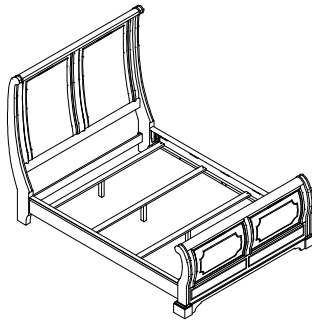

Liberty Furniture

INDUSTRIES, INC

LIBERTY FURNITURE ASSEMBLY INSTRUCTION

**DESCRIPTION: QUEEN SLEIGH HEADBOARD
QUEEN SLEIGH FOOTBOARD
SLEIGH BED RAILS**

Item#: 455W-BR21H-BR21F-BR91

Thank you for purchasing this quality product. Be sure to check all packing material carefully for small parts which may have come loose inside the carton during shipment. Identify and count all parts and compare with the parts List Below:

① HARDWARE LIST			
NO.	Drawing	Description	Q'ty
A		Threaded Bolt Ø5/16"x 3-1/2"	8pcs
B		Flat washer (Ø5/16"x19mm)	8pcs
C		Spring washer (Ø5/16")	8pcs
D		Hex Nut (Ø5/16")	8pcs
E		Ø5/16" Wrench(12mm)	1pc
F		Wood screw Ø8 x 1"(KING BED)	8pcs

PART LIST:

		②	③	④
HEAD BOARD: 1PC	FOOT BOARD: 1PC	SIDE RAIL : 2PCS	SLATS: 4PCS	SUPPORT LEGS: 4PCS

CLEANING INSTRUCTION

Clean the Bed surface with a furniture polish and a soft cloth.

Made in VietNam