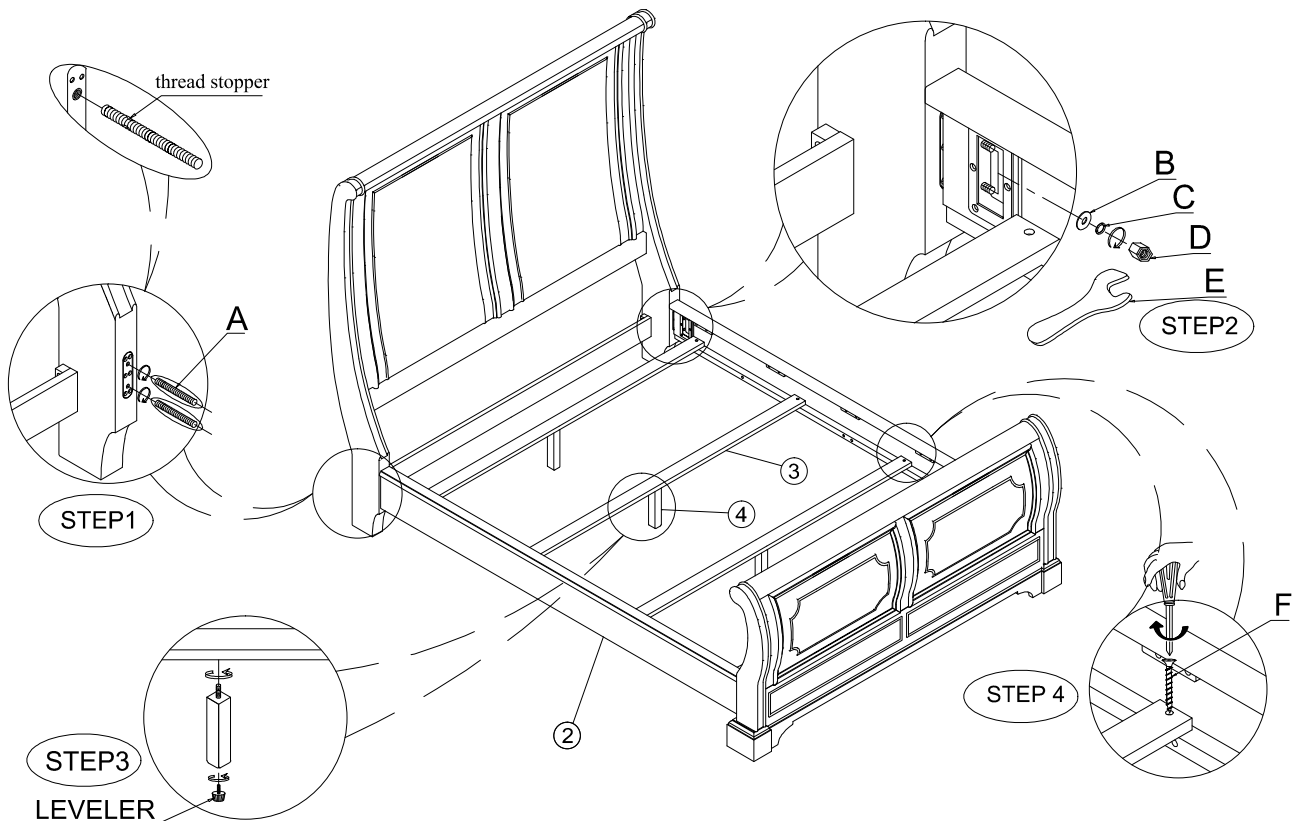

Liberty Furniture

INDUSTRIES, INC

LIBERTY FURNITURE ASSEMBLY INSTRUCTION

**DESCRIPTION: QUEEN SLEIGH HEADBOARD
QUEEN SLEIGH FOOTBOARD
SLEIGH BED RAILS**

Item#: 455W-BR21H-BR21F-BR91

Thank you for purchasing this quality product. Be sure to check all packing material carefully for small parts which may have come loose inside the carton during shipment. Identify and count all parts and compare with the parts List Below:

① HARDWARE LIST			
NO.	Drawing	Description	Q'ty
A		Threaded Bolt Ø5/16"x 3-1/2"	8pcs
B		Flat washer (Ø5/16"x19mm)	8pcs
C		Spring washer (Ø5/16")	8pcs
D		Hex Nut (Ø5/16")	8pcs
E		Ø5/16" Wrench(12mm)	1pc
F		Wood screw Ø8 x 1"(KING BED)	8pcs

PART LIST:

		②	③	④
HEAD BOARD: 1PC	FOOT BOARD: 1PC	SIDE RAIL : 2PCS	SLATS: 4PCS	SUPPORT LEGS: 4PCS

CLEANING INSTRUCTION

Clean the Bed surface with a furniture polish and a soft cloth.

Made in VietNam