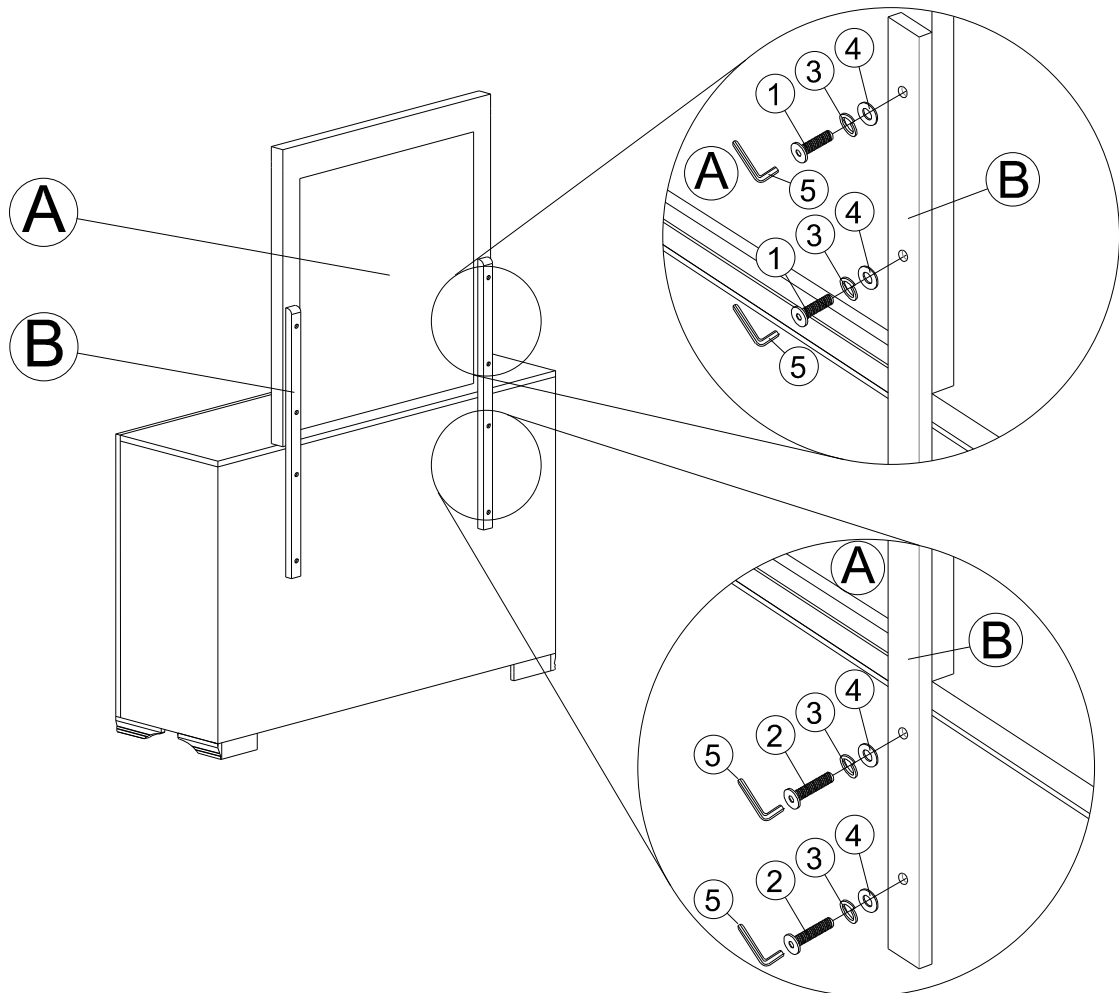

LIBERTY FURNITURE

ASSEMBLY INSTRUCTION

ITEM # : 439-BR51

DESCRIPTION : MIRROR

Thank you for purchasing this quality product. Be sure to check all packing material carefully for small parts which may have come loose inside the carton during shipment. Identify and count all parts and compare with the parts list below:

Component List		
NO.	Descriptions	Qty.
A	MIRROR	1
B	MIRROR SUPPORT RAIL	2

Hardware List		
NO.	Descriptions	Qty.
1	Screw-M6x35MM JCBC Bolt Blk 	4
2	Screw-M6x40MM JCBC Bolt Blk 	4
3	Washer - Spring Washer M6 	8
4	Washer - Flat Washer 1/4" (BLK) 	8
5	M4 L Key 	1