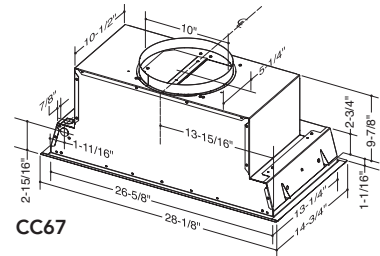

### Installation Requirements

Amps @ 120V	6.0/9.5
Electrical	Direct Wire
Duct Size: Internal Blower	3-1/4" x 10" V or H 10" round / Vertical only
Backdraft Damper	Included

CC65

CC67

Installation height above the cooking surface: 24"–30"

### Dimensions

<b>Largeurs</b>	<b>28 1/8 po</b>
<b>Profondeur</b>	<b>14 3/4 po</b>