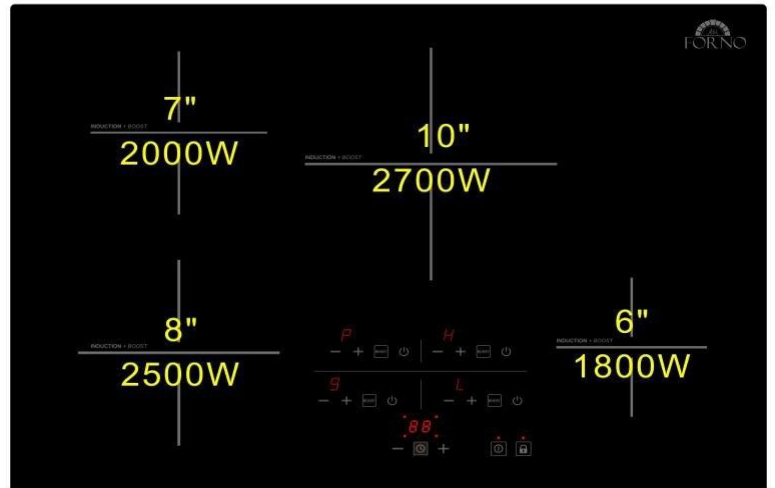

## FCTIN0545-30 INDUCTION COOKTOP 30" BLACK GLASS 4 BURNER

### Specifications:

- 240V/7400W
- 1x 2700W 10"
- 1x 2500W 8"
- 1x 2000W 7"
- 1x 1800W 6"

Product Dimension  
(W"30xD"21.26xH"2.17):  
Product Net Weight (lbs):30.86  
Master Case Dimension  
(W"33.07xD"24.41xH"5.51):  
Master Case Gross Weight (lbs):37.48  
40'HQ:859