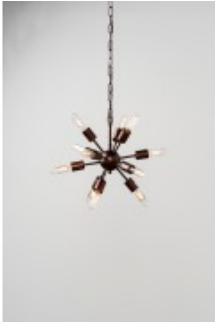

CLASSIC HOME

CLASSIC HOME
TOLL FREE: (800) 258-2229
TELEPHONE: (323) 266-8993
INFO@CLASSICHOME.COM
4505 BANDINI BLVD., VERNON, CA 90058

Alanya Starburst Chandelier SM

SKU: 56003505

ALANYA STARBURST CHANDELIER24"

SKU	56003505
Style	TRANSITIONAL
SYSPRO Status	CATALOG
Width	15
Depth	15
Height	15
Description	RE-CREATE THE ENCHANTMENT OF THE NIGHT SKY IN ANY HOME WITH OUR ALANYA STARBURST CHANDELIER. THIS TRANSITIONAL STUNNER IS BOTH CLEAN AND COMPLEX, AND ITS UNIQUE PRESENTATION TRANSFORMS FUNCTIONAL LIGHTING INTO AN ARTISTIC STATEMENT.
Other Materials	IRON <ul style="list-style-type: none">* CHANDELIER* METAL* HARDWIRED: YES* CHAIN LENGTH 72"* E26 40 WATT BULB* 12 BULB
Lifestyle	TRANSITIONAL
Package Cubic Feet	3.4
Package Weight	18.92
Container Program	LIGHTING 1
Qty per box	1
Total boxes	1