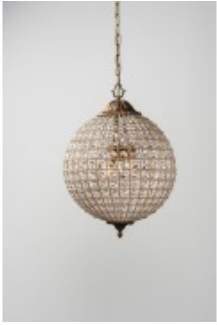

CLASSIC HOME

CLASSIC HOME
TOLL FREE: (800) 258-2229
TELEPHONE: (323) 266-8993
INFO@CLASSICHOME.COM
4505 BANDINI BLVD., VERNON, CA 90058

Cimberleigh Chandel MED wBulb

SKU: 56003499L

CIMBERLEIGHCHANDELIER 18"WBULB

SKU	56003499L
Style	TRANSITIONAL
SYSPRO Status	CATALOG
Width	18
Depth	18
Height	24
Description	CIMBERLEIGHCHANDELIER 18"WBULB
Other Materials	IRON/ CRYSTAL
	* ACCOMMODATES 3 X 40W E27 BULBS
	* 39" CHAIN
	* INCLUDES 3 BULBS
Lifestyle	TRANSITIONAL
Package Cubic Feet	5.65
Package Weight	19
Container Program	LIGHTING 2
Qty per box	1
Total boxes	1