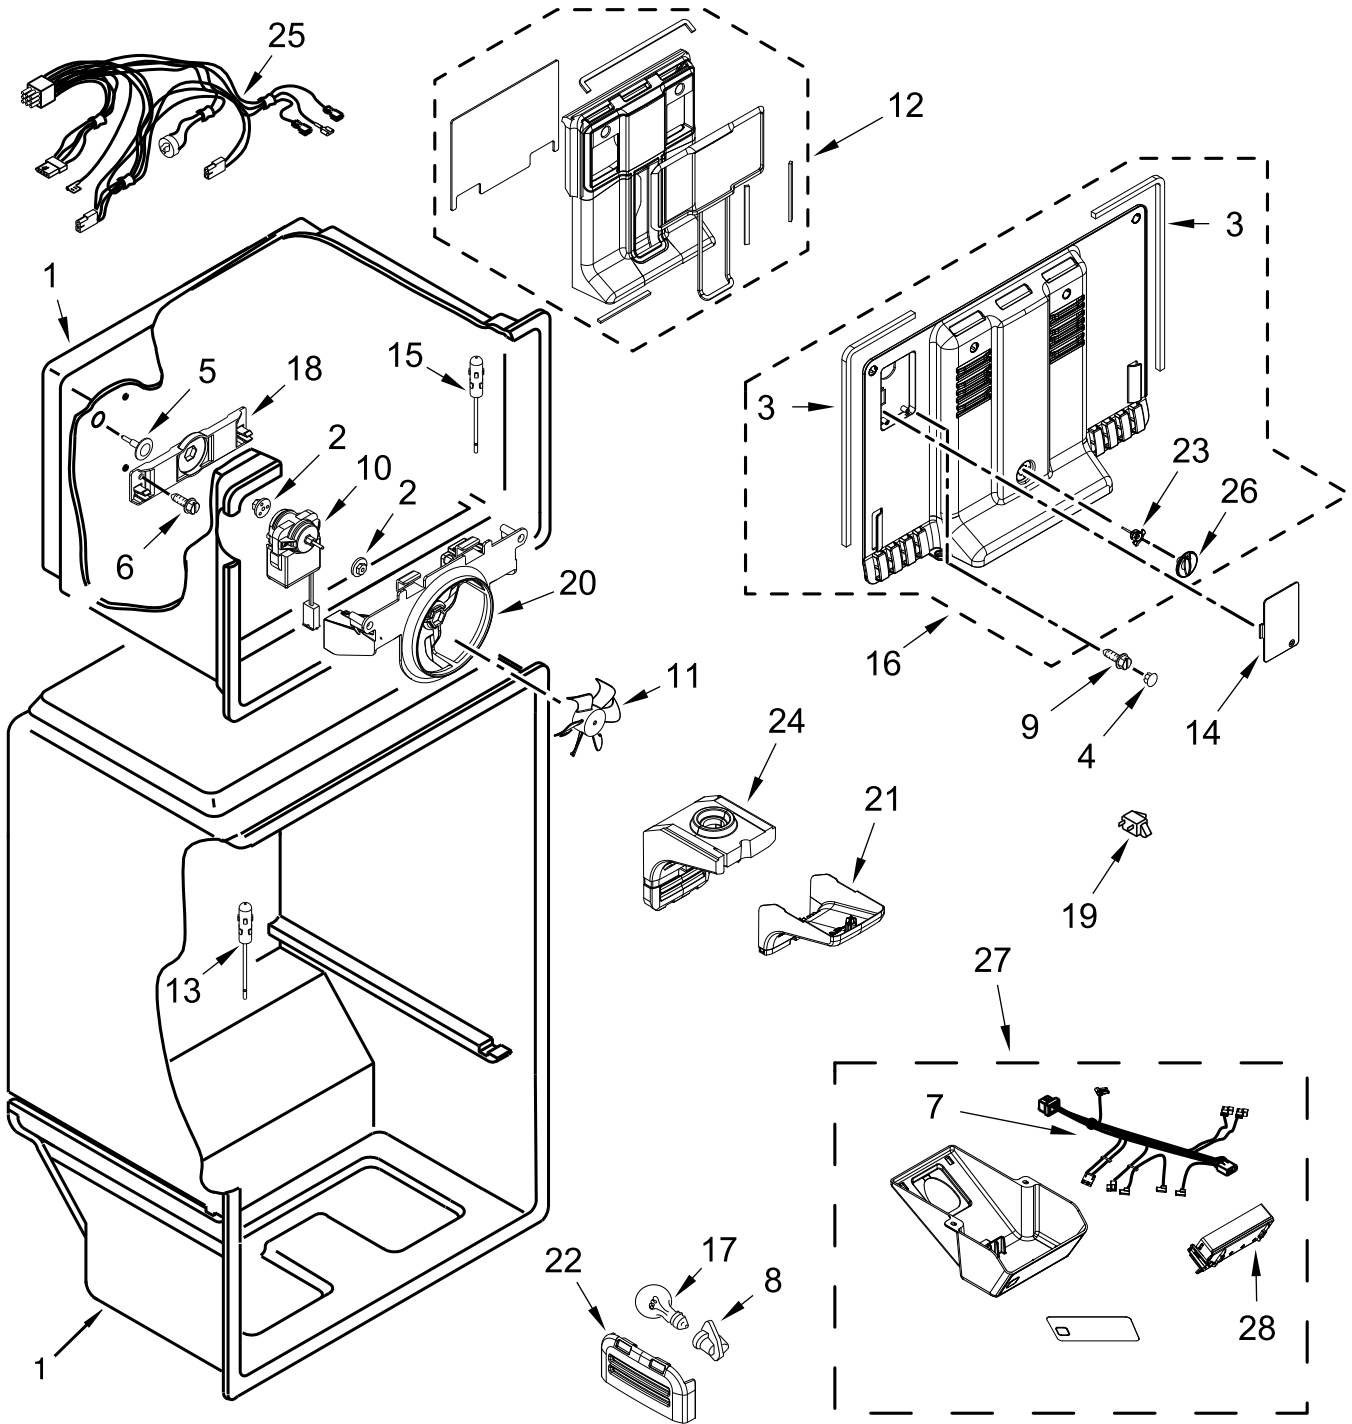

# CABINET PARTS

<u>Illus. No.</u>	<u>Part No.</u>	<u>Description</u>	<u>Illus. No.</u>	<u>Part No.</u>	<u>Description</u>	<u>Illus. No.</u>	<u>Part No.</u>	<u>Description</u>
1		Literature Parts	8	2254618	Hinge, Center	16		Shim, Top Hinge
	W11167018	Tech Sheet	9	2183852	Shim, Hinge Center		2221885	White
	W10885250	Use & Care Guide	10	W10843861	Lower Hinge and Roller Assembly	17	W10633591	Cover, Unit
	W11095235	Energy Guide				18	981126	Axle, Roller
2	2261963	Assembly, Top Hinge	11		Plug, Hole	19	2174706	Clip, Roller
3	W10842654	Assembly, Roller		W10520304	White	20		Cap, Dome
4		Cabinet (Not Serviced)		W10520305	Black		W10674771	White
5	489442	Screw	12	W10674773	Cap, Washer Dome		W10679135	Black
6		Rail, Center (Not Serviced)	13	489341	Washer, Plastic	21	W10671258	Leveler
7	489497	Screw	14	549193	Clamp, Power Cord	22	W10638688	Hinge Pin
			15	W10475495	Roller	23	W10919908	Shim, Bottom Hinge

# LINER PARTS