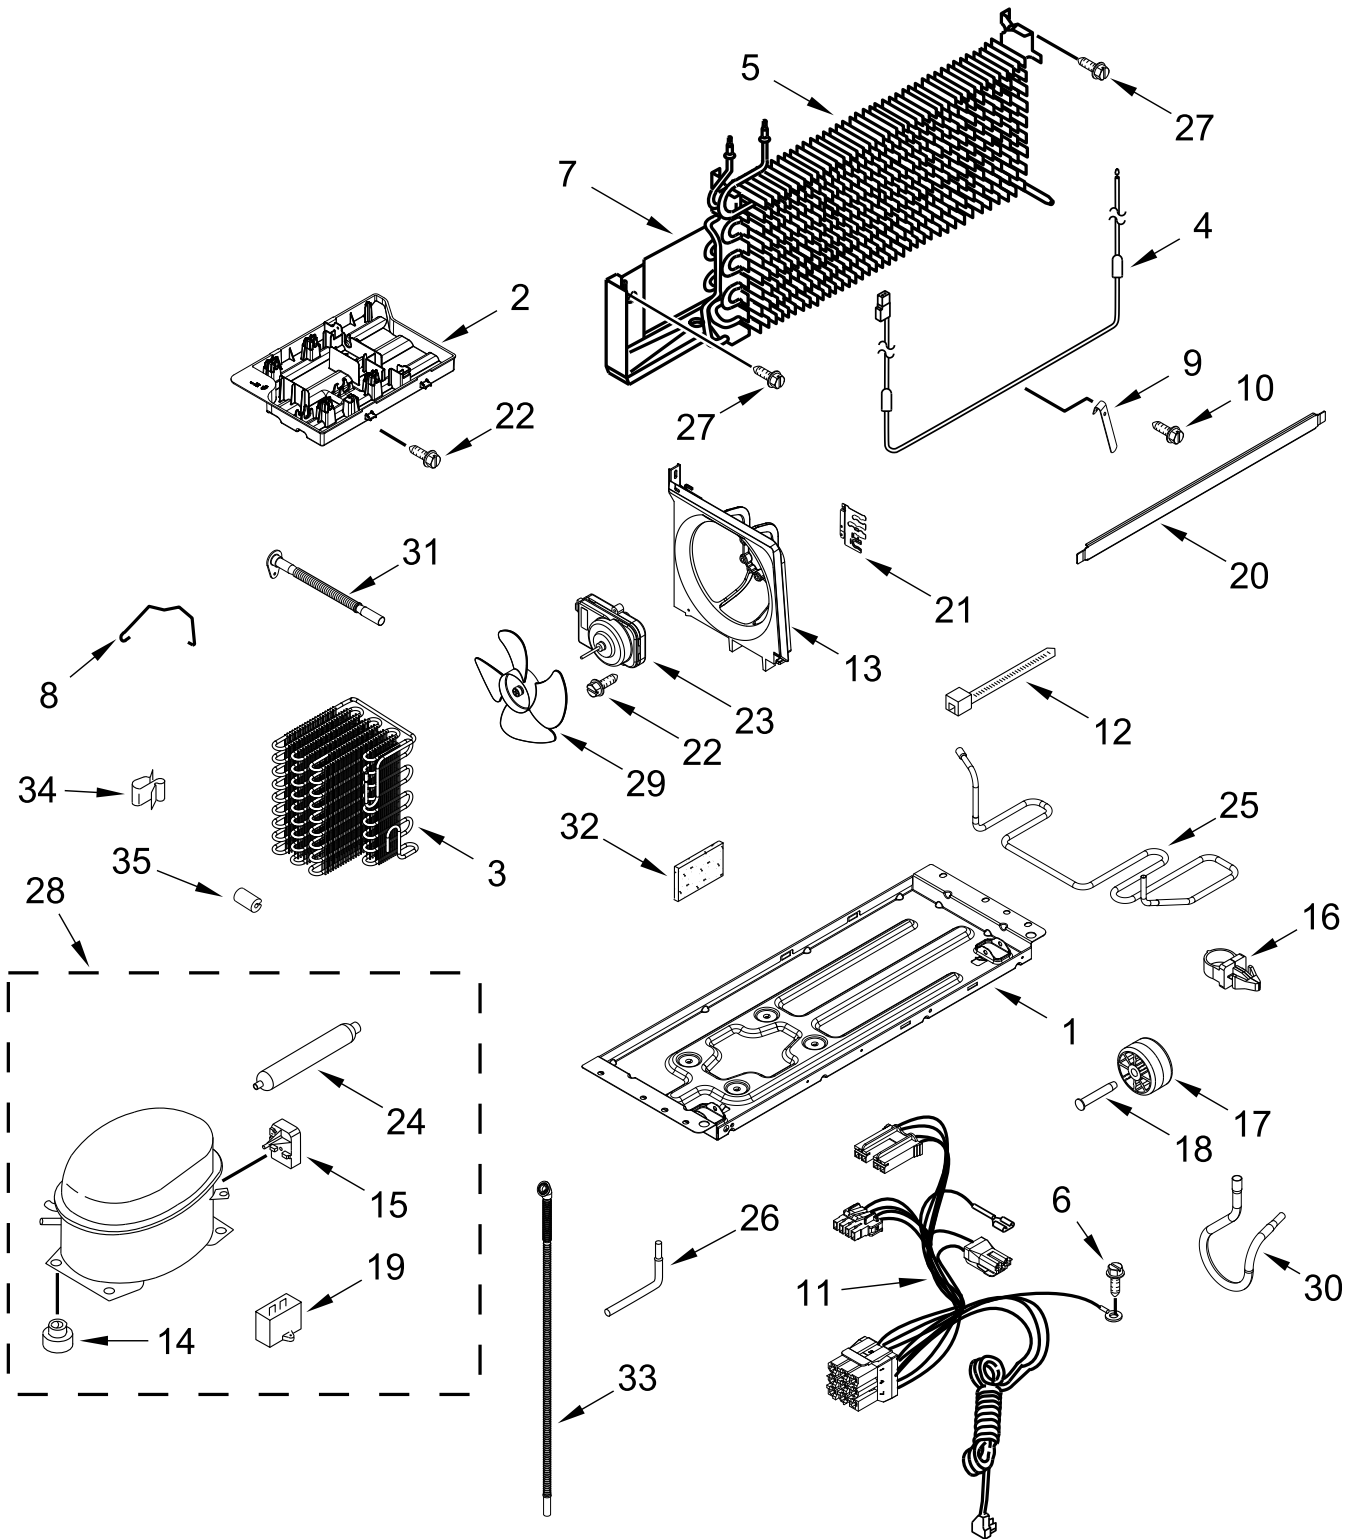

UNIT PARTS

UNIT PARTS

<u>Illus.</u> <u>No.</u>	<u>Part No.</u>	<u>Description</u>	<u>Illus.</u> <u>No.</u>	<u>Part No.</u>	<u>Description</u>	<u>Illus.</u> <u>No.</u>	<u>Part No.</u>	<u>Description</u>
1	W10638694	Support Plate, Compressor	18	2179826	Axle, Rivet	35	2319835	Grommet, Condenser
2	W10633582	Tray, Evaporator	19	W10590083	Capacitor			FOLLOWING PARTS NOT ILLUSTRATED
3	W10633575	Condenser	20	W10300902	Cover, Heater			
4	W10316428	Heater, Defrost	21	W10314197	Bracket, Evaporator	978025		Valve, Access (1/4")
5	W11103612	Assembly, Evaporator	22	W10622701	Screw	978026		Valve, Access (5/16")
6	488500	Screw	23	W10909387	Motor, Condenser Fan	978027		Valve, Access (3/8")
7	W10314195	Shield, Heat	24	W11107829	Drier	978029		Valve, Access (5/8")
8	W10216075	Strap, Bale	25	W11263831	Tube, Discharge	978030		Valve, Access (3/4")
9	2258429	Heat Probe	26	2174739	Tube, Process	876764		Valve, Access (3/16")
10	489478	Screw	27	489442	Screw			REFRIGERANT CHARGE
11	W11238433	Harness, Unit	28	W11135151	Compressor			4.2 oz (R-134A)
12	2263990	Tie, Wire	29	W10817071	Blade, Fan			
13	W10633579	Bracket, Fan	30	W11087629	Tube, Suction			
14	10835903	Grommet	31	W10646247	Extension, Drain Tube			
15	W10798748	Device, Start	32	2215468	Insulation, Sound			
16	2219077	Clip, Harness	33	W10633573	Tube, Drain			
17	W10475495	Roller	34	2326941	Clip, Wire