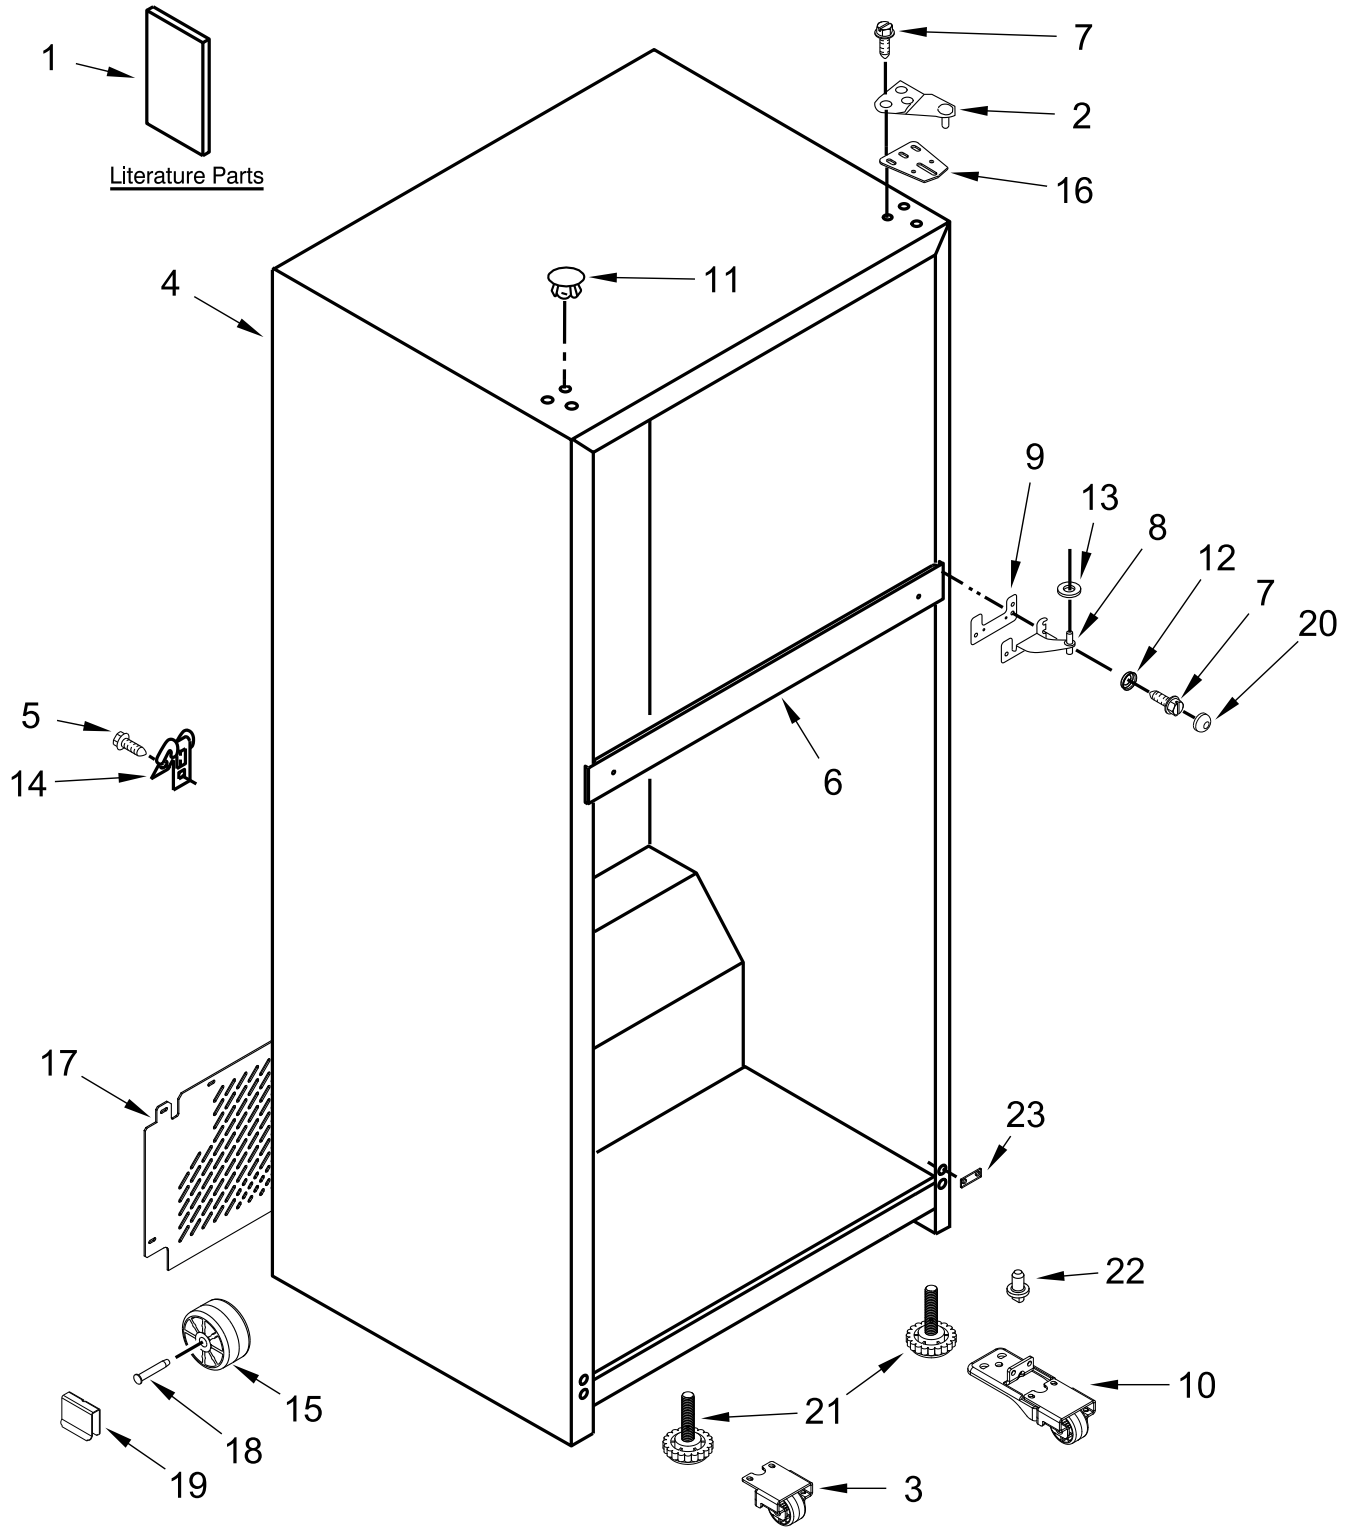

## TOP MOUNT REFRIGERATOR

# CABINET PARTS

<u>Illus. No.</u>	<u>Part No.</u>	<u>Description</u>	<u>Illus. No.</u>	<u>Part No.</u>	<u>Description</u>	<u>Illus. No.</u>	<u>Part No.</u>	<u>Description</u>
1		Literature Parts	8	2254618	Hinge, Center	16		Shim, Top Hinge
	W11167018	Tech Sheet	9	2183852	Shim, Hinge Center		2221885	White
	W10885250	Use & Care Guide	10	W10843861	Lower Hinge and Roller Assembly	17	W10633591	Cover, Unit
	W11095235	Energy Guide				18	981126	Axle, Roller
2	2261963	Assembly, Top Hinge	11		Plug, Hole	19	2174706	Clip, Roller
3	W10842654	Assembly, Roller		W10520304	White	20		Cap, Dome
4		Cabinet (Not Serviced)		W10520305	Black		W10674771	White
5	489442	Screw	12	W10674773	Cap, Washer Dome		W10679135	Black
6		Rail, Center (Not Serviced)	13	489341	Washer, Plastic	21	W10671258	Leveler
7	489497	Screw	14	549193	Clamp, Power Cord	22	W10638688	Hinge Pin
			15	W10475495	Roller	23	W10919908	Shim, Bottom Hinge

# LINER PARTS