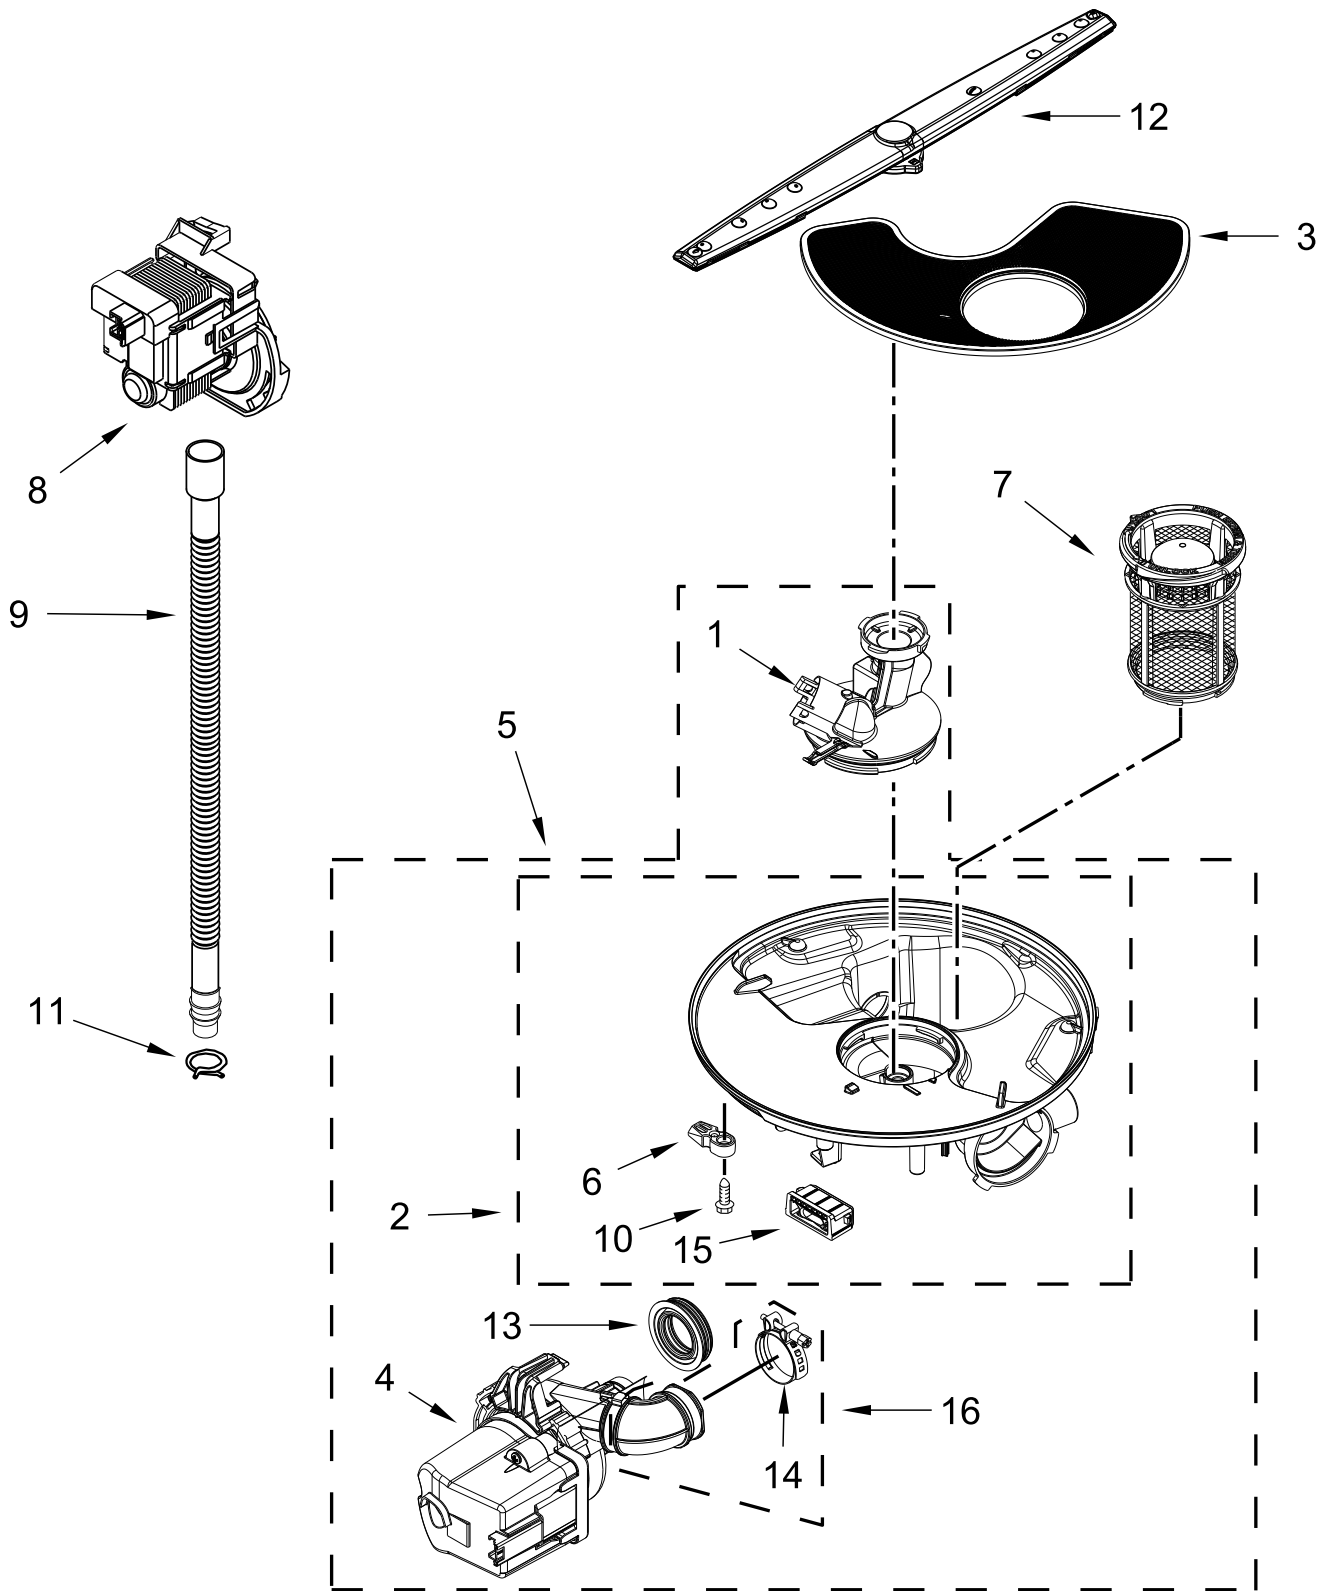

PUMP, WASHARM AND MOTOR PARTS

PUMP, WASHARM AND MOTOR PARTS

<u>Illus.</u> <u>No.</u>	<u>Part No.</u>	<u>Description</u>	<u>Illus.</u> <u>No.</u>	<u>Part No.</u>	<u>Description</u>	<u>Illus.</u> <u>No.</u>	<u>Part No.</u>	<u>Description</u>
1	W10455271	Cover, Outlet	6	W10372113	Tab, Sump	15	W10195086	Motor, Isolator
2	W10482461	Sump Assembly (Also Order Items 13 & 16)	7	W10789806	Filter Cup Assembly	16	W10445975	Hose Assembly (Includes 2 Clamps)
3	W10463906	Screen	8	W10724439	Pump, Drain			
4	W10805386	Motor (Also Order Items 13 & 16)	9	8269144	Hose, Drain			
5	W10837402	Sump & Motor Assembly	10	W10348407	Screw			
			11	370445	Clamp, Hose			
			12	W10491331	Sprayarm			
			13	W11182008	Grommet			
			14	W10169167	Clamp, Hose