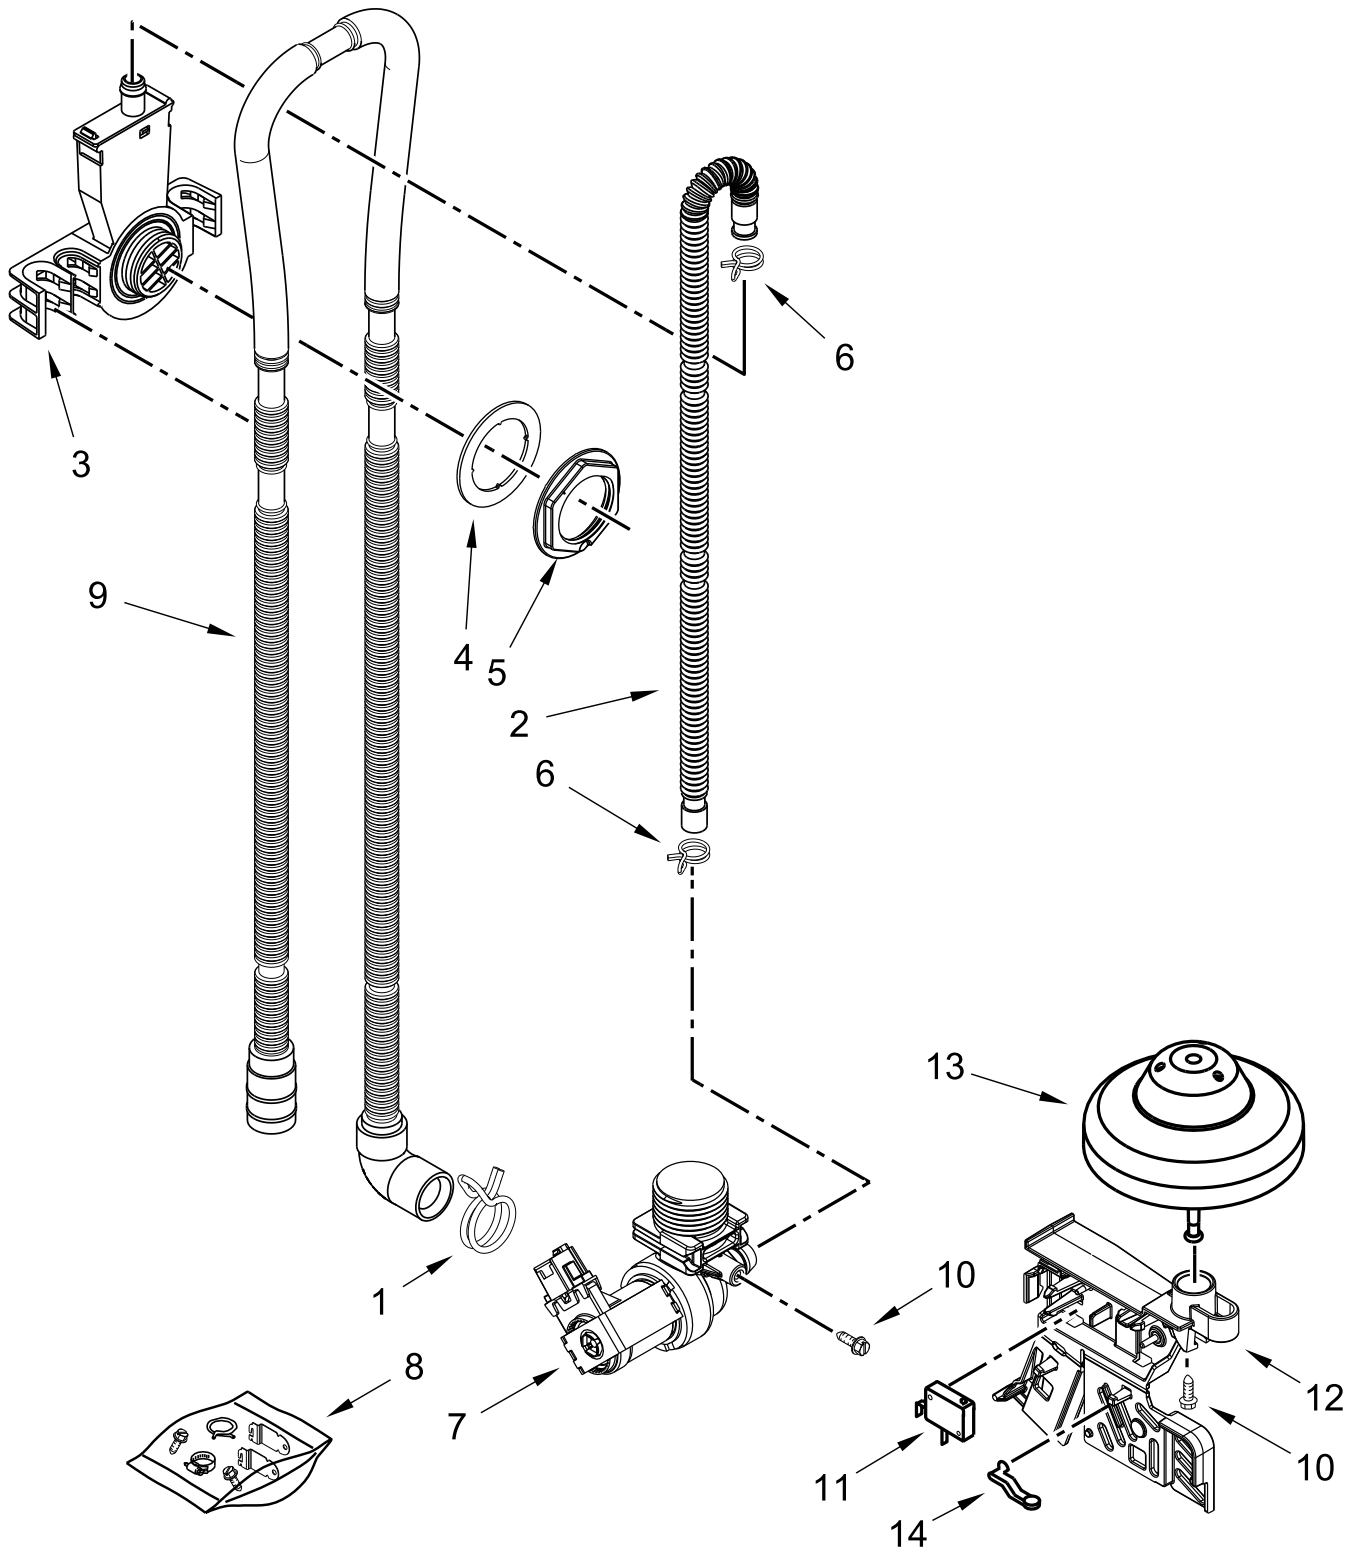

FILL, DRAIN AND OVERFILL PARTS

FILL, DRAIN AND OVERFILL PARTS

<u>Illus.</u> <u>No.</u>	<u>Part No.</u>	<u>Description</u>	<u>Illus.</u> <u>No.</u>	<u>Part No.</u>	<u>Description</u>	<u>Illus.</u> <u>No.</u>	<u>Part No.</u>	<u>Description</u>
1	370445	Clamp, Hose	6	371505	Clamp, Hose	10	304231	Screw
2	W10769066	Inlet Hose	7	W11130744	Fill Valve Assembly	11	W10195039	Switch, Overfill Control
3	W10195536	Inlet, Water (Also Order Item 4)	8	W10292152	Miscellaneous Parts Bag (Contains 2 Screws, 2 Clamps, & 2 Brackets)	12	W10316267	Standpipe, Overfill
4	8531323	Gasket				13	W10346525	Float & Retainer Assembly
5	W10508676	Nut, Inlet (Also Order Item 4)	9	W10545278	Drain loop with check valve assembly	14	W10195037	Lever, Overfill Switch