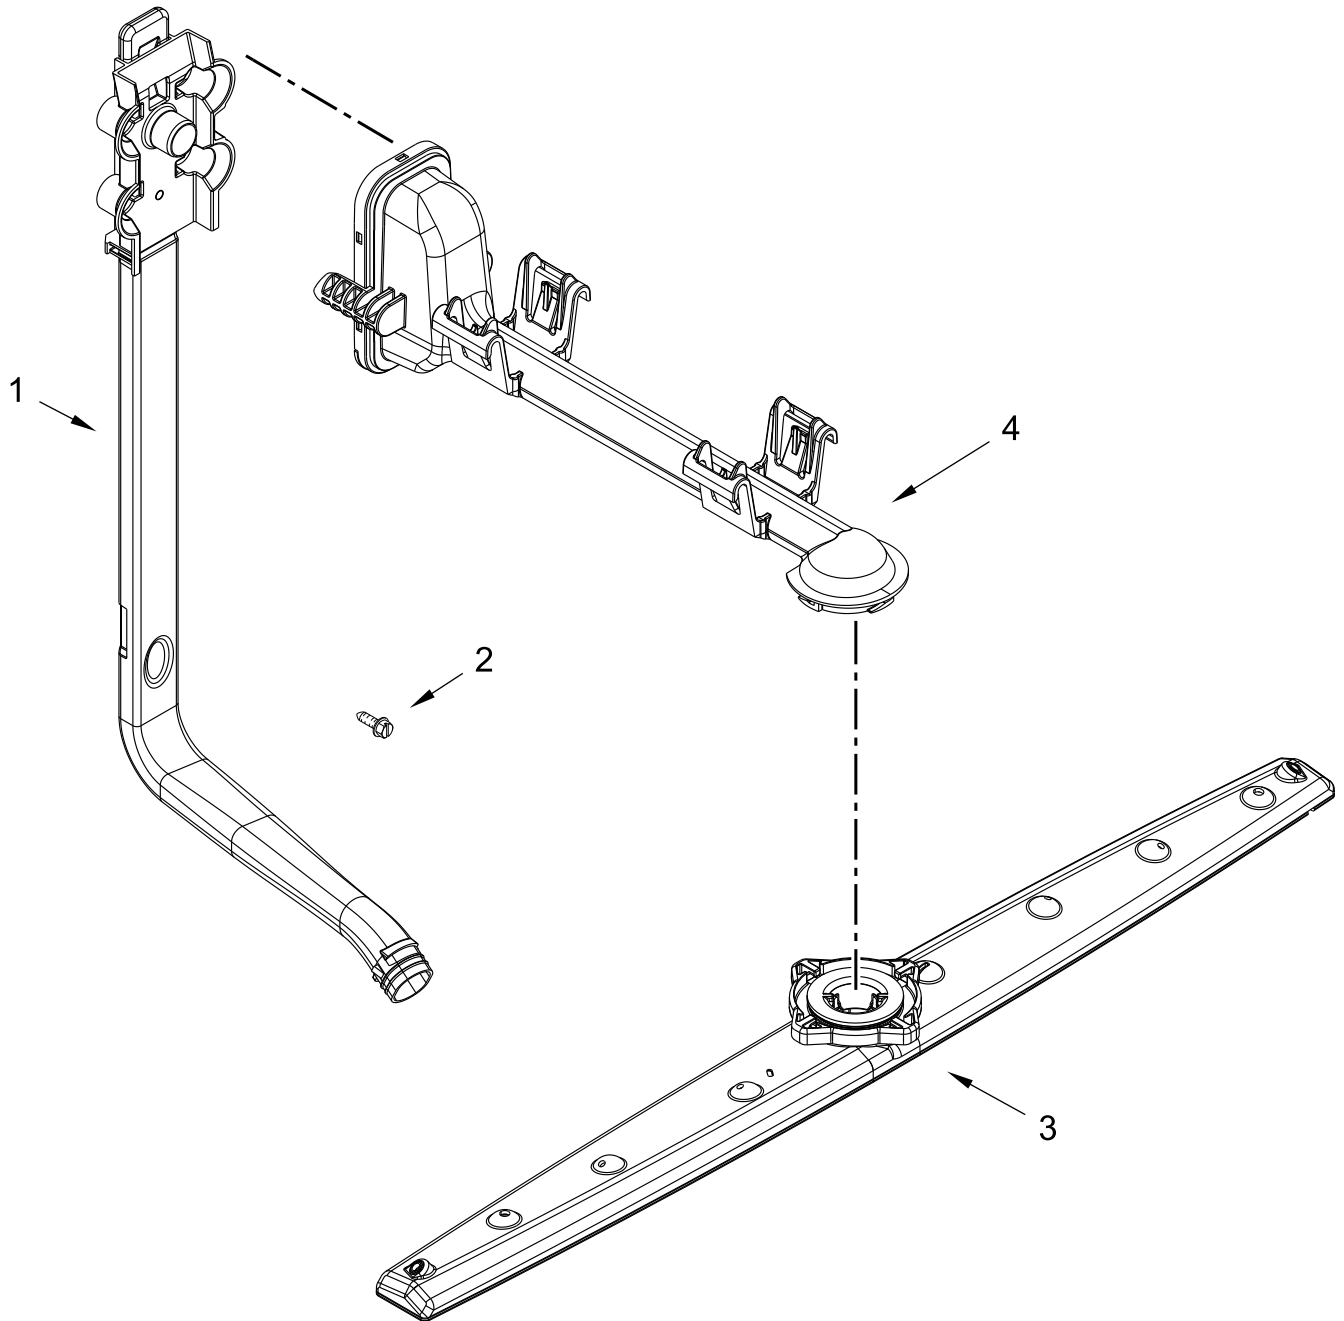

UPPER WASH AND RINSE PARTS

UPPER WASH AND RINSE PARTS

<u>Illus.</u> <u>No.</u>	<u>Part No.</u>	<u>Description</u>	<u>Illus.</u> <u>No.</u>	<u>Part No.</u>	<u>Description</u>
1	W10671930	Feed Tube Assembly	3	W10498900	Sprayarm
2	W10165274	Screw	4	W10340681	Manifold