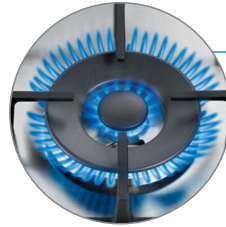

Less Clean-Up Time

The porcelain enameled cooking surface and dishwasher safe cast iron grates makes the clean-up process easier and faster.

New Industrial-Style Gas & Dual Fuel Ranges

BOSCH

Invented for life

Key Features

Dishwasher Safe Grates

With a special enameling process, the heavy-duty continuous surface grates can be easily and quickly cleaned in the dishwasher instead of by hand.

Dual Flame Ring Power Burner

Allows for better heat distribution and more uniform cooking. One burner takes you from a high power dual flame for boiling or searing to one small flame for precise simmering.

Easy to Install Freestanding Range

Our easy to install range design fits any standard freestanding range cutout for a flush look (25" depth).

Porcelain Enameled Surfaces

The easy-to-clean black enameled cooking surface is scratch and stain resistant.